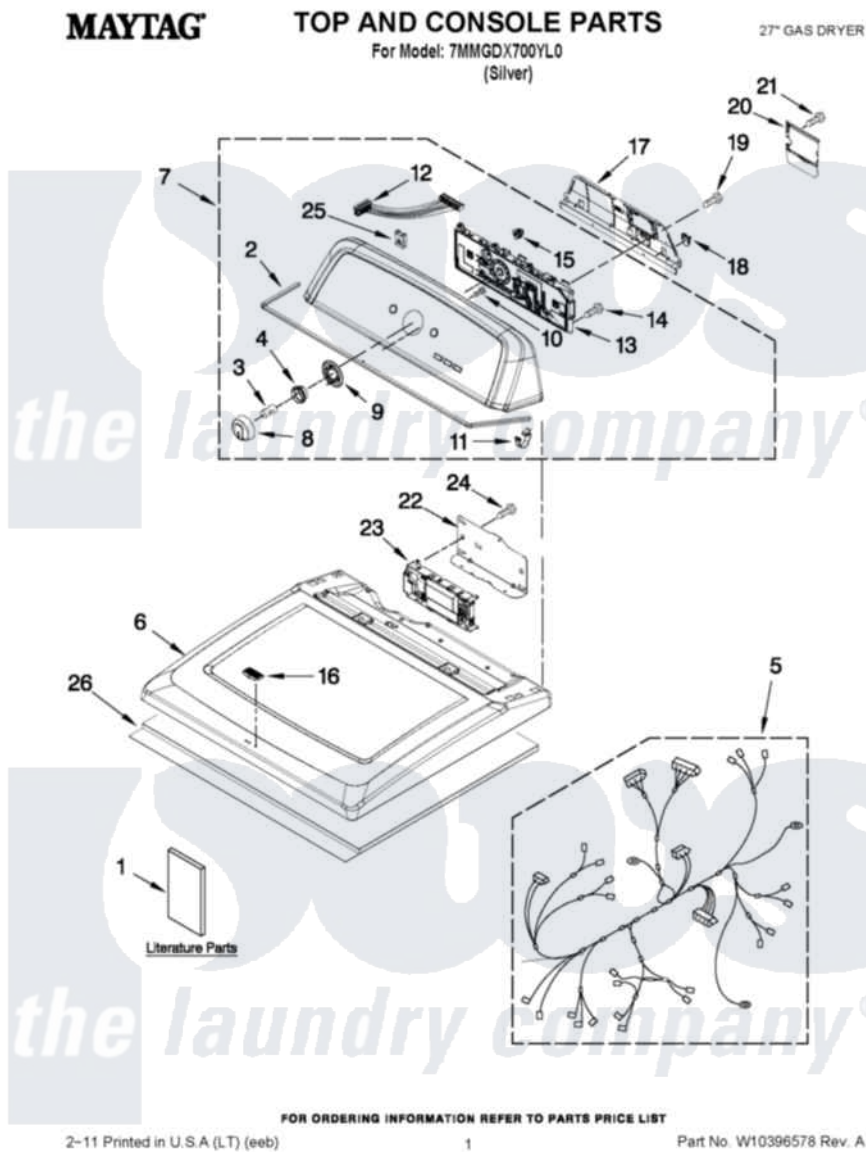

Maytag 7MMGDx700YL0 01 - TOP AND CONSOLE PARTS

Maytag Residential Maytag 7MMGDx700YL0 Dryer Parts Parts Diagram 01 - TOP AND CONSOLE PARTS
Click on the part number to view part

Item	Original Part Number	Replaced By	Status	Part Description
1	W10334061		Not Available	GUIDE, USE & CARE
"	W10368978		Not Available	INSTALLATION, INSTRUCTION
"	W10097036		Not Available	TECH SHEET
2	W10280079			Seal, Console
3	8536939			Clip, Knob
4	W10326923			Spacer, Knob
5	W10287253			Harness, Wiring
6	W10268731			Top
7	W10334054			Console Assembly
8	W10251384			Knob, Control
9	W10305134			Bezel, Cycle Trim
10	3196172			Screw, 6-19 X 3/8
11	8312709			Clip-Console
12	W10285494			Cable, User Interface
13	W10272644			User Interface Assembly
14	W10219342			Screw, Baffle Mounting

15	W10274524		Tensioner, Facia
16	W10323735		Badge
17	W10269598		Panel, Rear
18	W10279552		Plug-Upper Rear Panel
19	3390647	488729	Screw
20	W10338363		Cover, Terminal Block
21	3390814	90767	Screw, 8A X 3/8 HeX Washer Head Tapping
22	W10271580		Bracket, Motor Control
23	W10214009		Control, Electronic
24	342055	488627	Screw
25	W10298336		8-18 Nch, U-Type NUT
26	W10123956		Dampening Panel