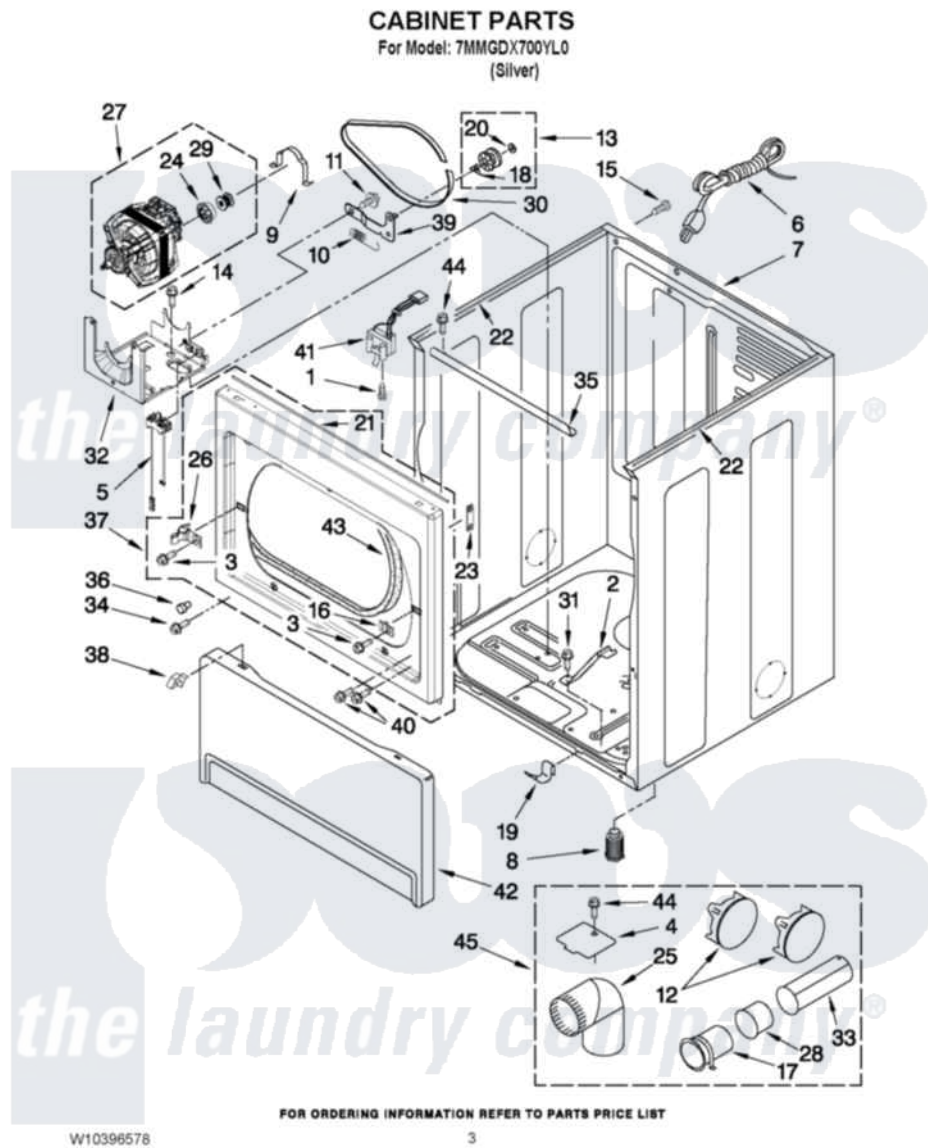

Maytag 7MMGDx700YL0 02 - CABINET PARTS

Maytag Residential Maytag 7MMGDx700YL0 Dryer Parts Parts Diagram 02 - CABINET PARTS
Click on the part number to view part

Item	Original Part Number	Replaced By	Status	Part Description
1	697773	3395530		Screw
2	8529757			Bracket, Burner
3	342055	488627		Screw
4	3394331			Plate Cover
5	W10246525	W10314253		Switch, Assembly Broken Belt
6	344020	3401402		Cord, Power
7	W10292891			Cabinet
8	3392100	49621		Feet-Leveling
"	279810			Foot-Optional
9	660658			Clamp, Motor Mounting 343481 685441
10	3387374			Spring, Idler
11	3389420			Retainer-Idler 1/4-20 X 1/16
12	W10151499	W10404617		Plug, Multivent
13	3388672	279640		Pulley-ldr
14	343641	681414		Screw, 10AB X 1/2
				Screw, 9A X 3/8 Hex Washer

15	8533971	90767	Screw, 6A X 3/8 Hex Washer Head Tapping
16	W10097055		Plug, Strike
17	8563747		Exhaust Pipe Medium Pipe
18	690997		Washer, Thrust
19	W10291934		Clip
20	W10121334		Washer, Thrust
21	W10312811		Seal, Spill Guard
22	W10336128		Seal, Spill Guard
23	W10304147		Plug, Hinge Screw
24	3393657		Restrainer, Belt
25	49026		4" - 90° Elbow
26	3403431		Strike, Panel
27	W10281085	W10396038	Motor Assembly 60 Hz
28	8563750		Exhaust Pipe
29	3389729		Pulley, Motor
30	W10112954		Belt, Drive
31	693995		Screw, Hex Head
32	W10242878		Bracket, Motor Mounting
33	8563749		Exhaust Pipe
34	3357011	308685	Side Trim)
35	W10236068		Bracket, Cabinet
36	693152		Bumper, Console
37	W10362984		Upper Front Panel
38	3388229		Retainer, Toe Panel
39	3388674	W10118756	Idler Bracket
40	3357011	308685	Side Trim)
41	3406107		Door Switch Assembly
42	W10292896		Toe Panel
43	3387242		Seal, Front Panel
44	3390647	488729	Screw
NI	W10331132		Dryer Exhaust Kit