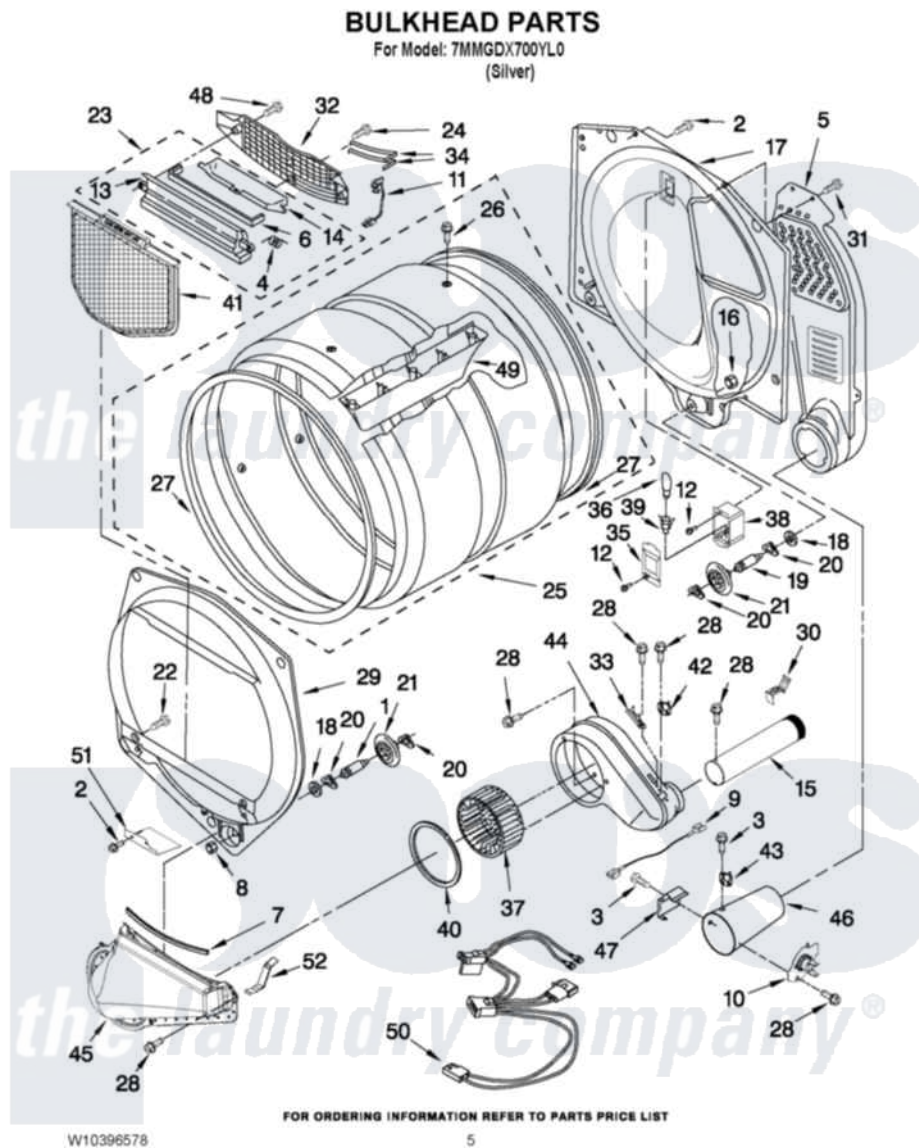

Maytag 7MMGDx700YL0 03 - BULKHEAD PARTS

Maytag [Residential Maytag 7MMGDx700YL0 Dryer Parts](#) Parts Diagram 03 - BULKHEAD PARTS
Click on the part number to view part

Item	Original Part Number	Replaced By	Status	Part Description
1	W10359271			Shaft, Drum Roller Threads
2	3390647	488729		Screw
3	90767			Screw, 8A X 3/8 HeX Washer Head Tapping
4	3394986			Spring, Lint Screen Door
5	W10293765			Air Duct Assembly
6	697813			Seal, Outlet Housing
7	697814	697813		Seal, Outlet Housing
8	3934666	W10080210		Nut, 3/8 X 16
9	3401707			Jumper, Tco-High Limit
10	8573713			Thermal-Cutoff
11	W10298258			Harness, Sensor
12	487909	488729		Screw
13	W10153414			Outlet, Housing Assembly
14	W10153413			Door, Lint Screen
15	8066224	279936		Kit-Exhst
16	W10001120	W10080190		Nut, 3/8-16

17	8520836		Bulkhead, Rear
18	3387459	W10080960	Washer, Support
19	W10359272		Shaft, Roller Drum Threads
20	690997		Washer, Thrust
21	W10314171		Roller, Support Assembly
22	342055	488627	Screw
23	W10153423		Outlet Grille, Housing Assembly
24	359625	487240	Screw, For Mtg. Service Capacitor
25	8318215	W10197999	Drum
26	W10219342		Screw, Baffle Mounting
27	W10166807	280114	Seal
28	8533971	90767	Screw, 8A X 3/8 HeX Washer Head Tapping
29	697557		Bulkhead, Front
30	8572105		Retainer, Toe Panel
31	489463		Screw, 8-18 X 1/16
32	W10153412		Grille, Outlet
33	3392519		Thermal Limiter
34	3387223		Electrode, Sensor
35	3402841	8532165	Lens, Drum Light
36	3406124	22002263	Lamp
37	697772		Wheel, Blower
38	8578825		Bracket, Drum Light
39	W10214261		Socket, Drum Light Assembly
40	697770		Seal, Cover Plate Blower Housing
41	W10049370	W10120998	Screen
42	8577274		Thermostat 295F
43	3391912		Thermostat, High-Limit 255 F
44	8544362	W10119255	Housing, Blower
45	8066168	W10128606	Duct-Lint
46	8573824		Funnel, Burner
47	338906		Radiant, Sensor
48	3387230		Screw, 10-16 X 13/16
49	697693	W10113136	Baffle, Drum
50	W10305870		Harness, Gas
51	W10128629		Shield, Blower Housing
52	8066208		Clip-Exhaust