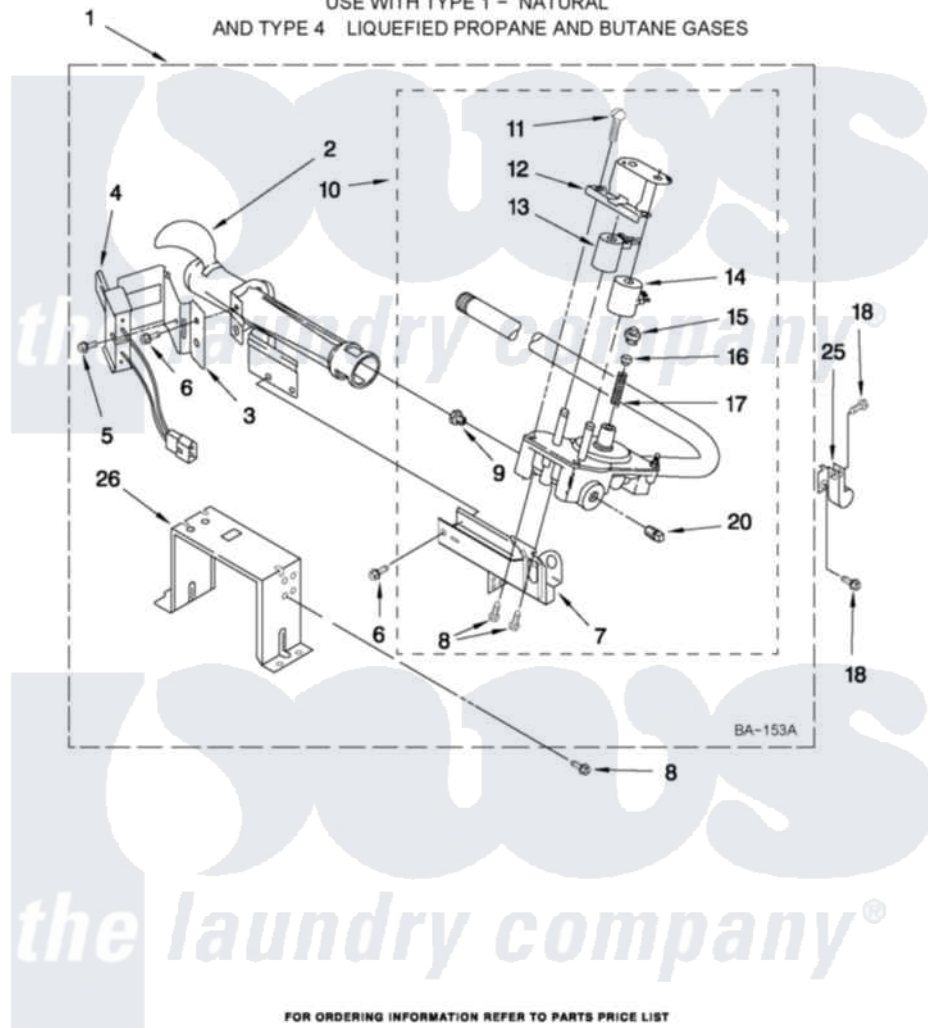

# Maytag 7MMGDx700YL0 04 - 8576353 BURNER ASSEMBLY

## 8576353 BURNER ASSEMBLY

For Model: 7MMGDx700YL0  
(Silver)

USE WITH TYPE 1 - NATURAL  
AND TYPE 4 LIQUEFIED PROPANE AND BUTANE GASES

FOR ORDERING INFORMATION REFER TO PARTS PRICE LIST

W10396578

7

Maytag Residential Maytag 7MMGDx700YL0 Dryer Parts Parts Diagram 04 - 8576353 BURNER ASSEMBLY  
Click on the part number to view part

Item	Original Part Number	Replaced By	Status	Part Description
1	8576353	<a href="#">280119</a>		Burner-Gas
2	688617	<a href="#">693140</a>		Burner
3	<a href="#">694298</a>			Bracket, Ignitor
4	686590	<a href="#">279311</a>		Ignitor
5	<a href="#">3393909</a>			Screw, 8-32 X 7/8
6	343641	<a href="#">681414</a>		Screw, 10AB X 1/2
7	3389871		Not Available	Base, Burner
8	<a href="#">3387057</a>			Screw, 10-16 X 1/2 Orifice, Burner
9	<a href="#">15418</a>			Orifice, Burner Type 1
"	15422		Not Available	ORIFICE, BURNER (TYPE 4) (BUTANE)
"	234867	<a href="#">229742</a>		Orifice, Burner
10	W10118347	<a href="#">W10293912</a>		Valve-Gas
11	<a href="#">694421</a>			Screw, Bracket Mounting
12	<a href="#">694538</a>			Bracket, Shunt
13	<a href="#">694540</a>			Coil, 60 Hz