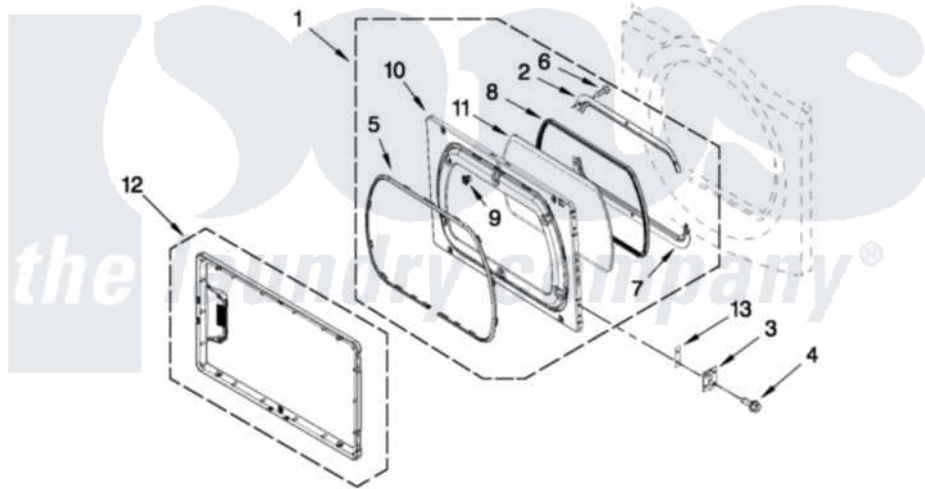

Maytag 7MMGDx700YL0 05 - DOOR PARTS

DOOR PARTS For Model: 7MMGDx700YL0 (Silver)

FOR ORDERING INFORMATION REFER TO PARTS PRICE LIST

W10396578

9

Maytag Residential Maytag 7MMGDx700YL0 Dryer Parts Parts Diagram 05 - DOOR PARTS
Click on the part number to view part

Item	Original Part Number	Replaced By	Status	Part Description
1	W10284145		Not Available	OUTER DOOR ASSEMBLY (SILVER)
2	W10284119			Retainer, Upper, Glass
3	W10330876			Hinge And Pin Assembly
4	342055	488627		Screw
5	W10354795			Seal-Door
6	3393258	3373329D		Screw
7	W10284120			Retainer, Lower Glass
8	W10284122			Seal, Window
9	690081	279570		Latch
10	W10284132			Inner Door Assembly
11	W10284121			Door, Glass
12	W10284144			Door, Outer Assembly
13	3390902			Clip, Door Hinge