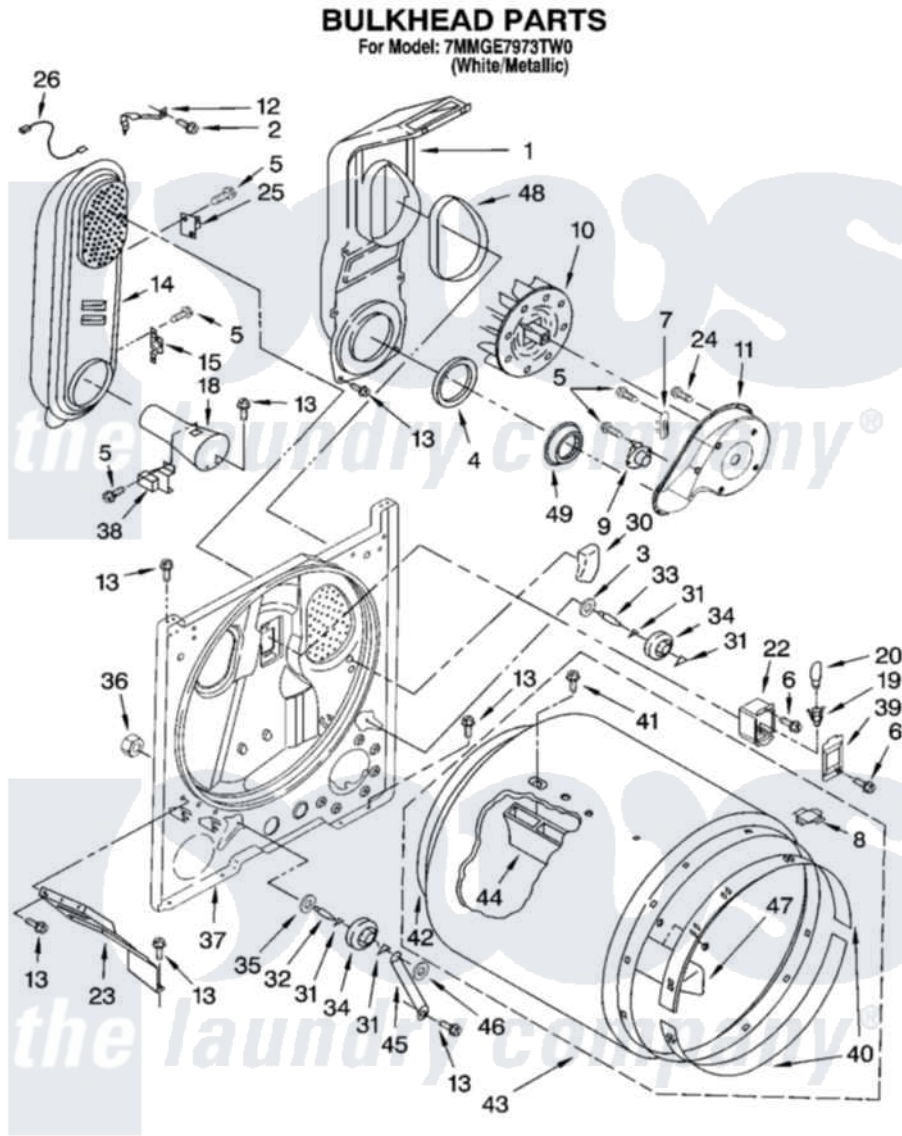

# Maytag 7MMGE7973TW0 03 - BULKHEAD PARTS

W10130915

5

Maytag [Residential Maytag 7MMGE7973TW0 Dryer Parts](#) Parts Diagram 03 - BULKHEAD PARTS  
Click on the part number to view part

Item	Original Part Number	Replaced By	Status	Part Description
1	<a href="#">348368</a>			Lint Chute Assembly
2	<a href="#">489463</a>			Screw, 8-18 X 1/16
3	<a href="#">3388703</a>			Washer, Support
4	<a href="#">347139</a>			Seal, Lint Chute
5	<a href="#">90767</a>			Screw, 8A X 3/8 HeX Washer Head Tapping
6	487909	<a href="#">488729</a>		Screw
7	<a href="#">3390719</a>			Thermal-Fuse
8	<a href="#">8066086</a>			Plug, Drum Hole
9	<a href="#">8577274</a>			Thermostat 295F
10	<a href="#">694089</a>			Wheel, Blower
11	<a href="#">8577231</a>			Housing, Blower
12	3398161			CLIP
13	343641	<a href="#">681414</a>		Screw, 10AB X 1/2
14	8530285	<a href="#">279980</a>		Box
15	<a href="#">3403140</a>			Thermostat, High-Limit 205F
18	<a href="#">8066049</a>			Funnel, Burner Light