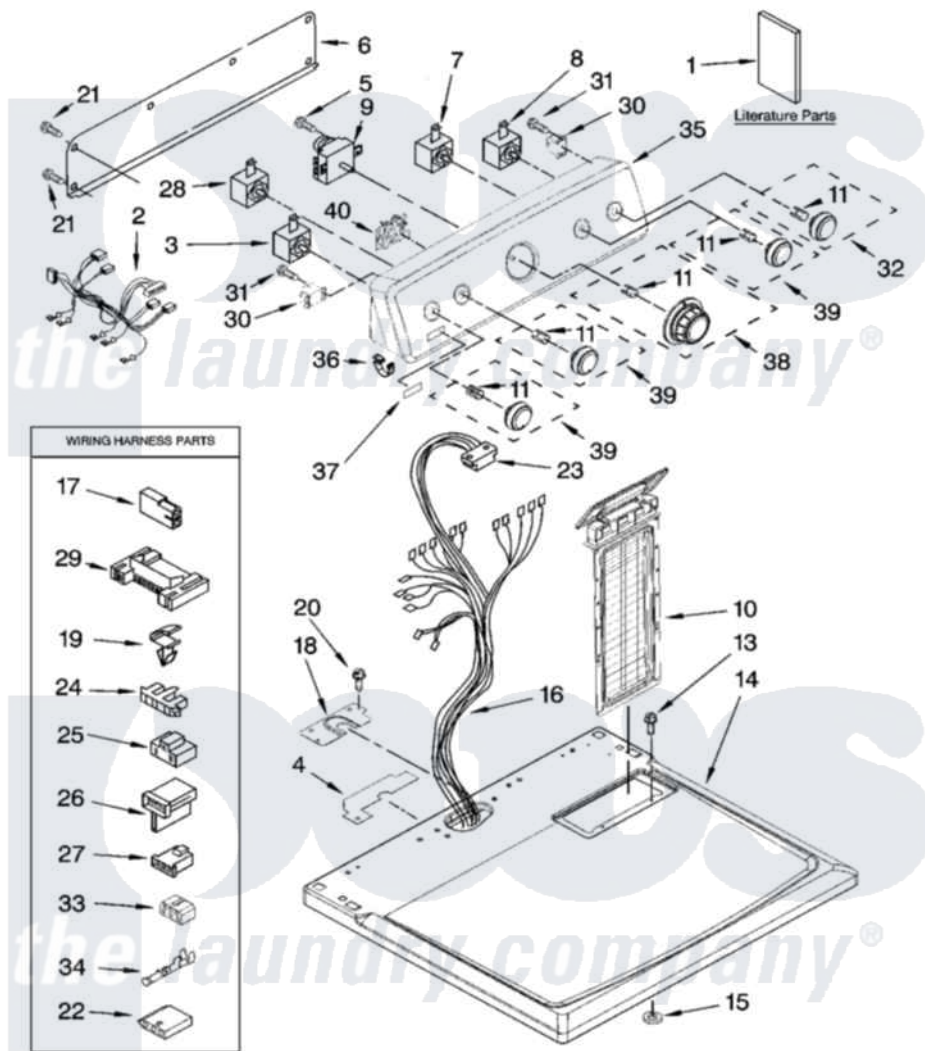

Maytag 7MMGE7973TW1 01 - TOP AND CONSOLE PARTS

TOP AND CONSOLE PARTS

For Model: 7MMGE7973TW1
(Meteorite)

29" GAS DRYER

7-07 Litho in U.S.A. (LT)

1

Part No. W10155380 Rev.A.

Maytag [Residential Maytag 7MMGE7973TW1 Dryer Parts](#) Parts Diagram 01 - TOP AND CONSOLE PARTS

[Click on the part number to view part](#)

Item	Original Part Number	Replaced By	Status	Part Description
1	W10118202		Not Available	Tech, Sheet
"	W10118198		Not Available	Instructions, Installation
"	W10118201		Not Available	Dryer, Cycle Sheet
2	W10111088			Harness, Center Control
3	3405151			Switch, End Of Cycle
4	W10112603			Seal, Harness
5	8533971	90767		Screw, 8A X 3/8 HeX Washer Head Tapping
6	W10112577			Panel, Rear Console
7	8299970			Switch, Temperature
8	3977456			Switch, Push-To-Start
9	8299771			Timer Assembly
10	8565972			Screen, Lint
11	8536939			Clip, Knob
13	688983	487240		Screw, For Mtg. Service Capacitor
14	W10112599			Top

15	237446	487596	Washer
16	W10110998		Harness, Wiring
17	717252		Receptacle, Terminal
18	W10112578		Harness, Bracket
19	3394427		Clip-Harness
20	337686	Not Available	SCREW, 8-18 X .500
21	693995		Screw, Hex Head
22	3936144		Do-It-Yourself Repair Manuals
23	3391885		Connector, Edge
24	3397269		Connector, Timer
25	3401144		Connector
26	3403499		Connector, 2-Postion
27	3403498		Connector, 3-Position
28	3405152		Switch, Wrinkle Shield
29	3395683		Receptacle, Multi-Terminal
30	3405281		Power Relay
31	3388228		Screw, 8-18 X 1/32
32	W10112574	W10110037	Knob
33	3347243		Block, Disconnect
34	94614		Terminal
35	W10116406	W10144640	Console
36	8312709		Clip-Console
37	W10112569	W10203949	Medallion
38	W10112573	W10110036	Knob
39	W10112572	W10110035	Knob
40	W10111812	W10116567	Control Assembly