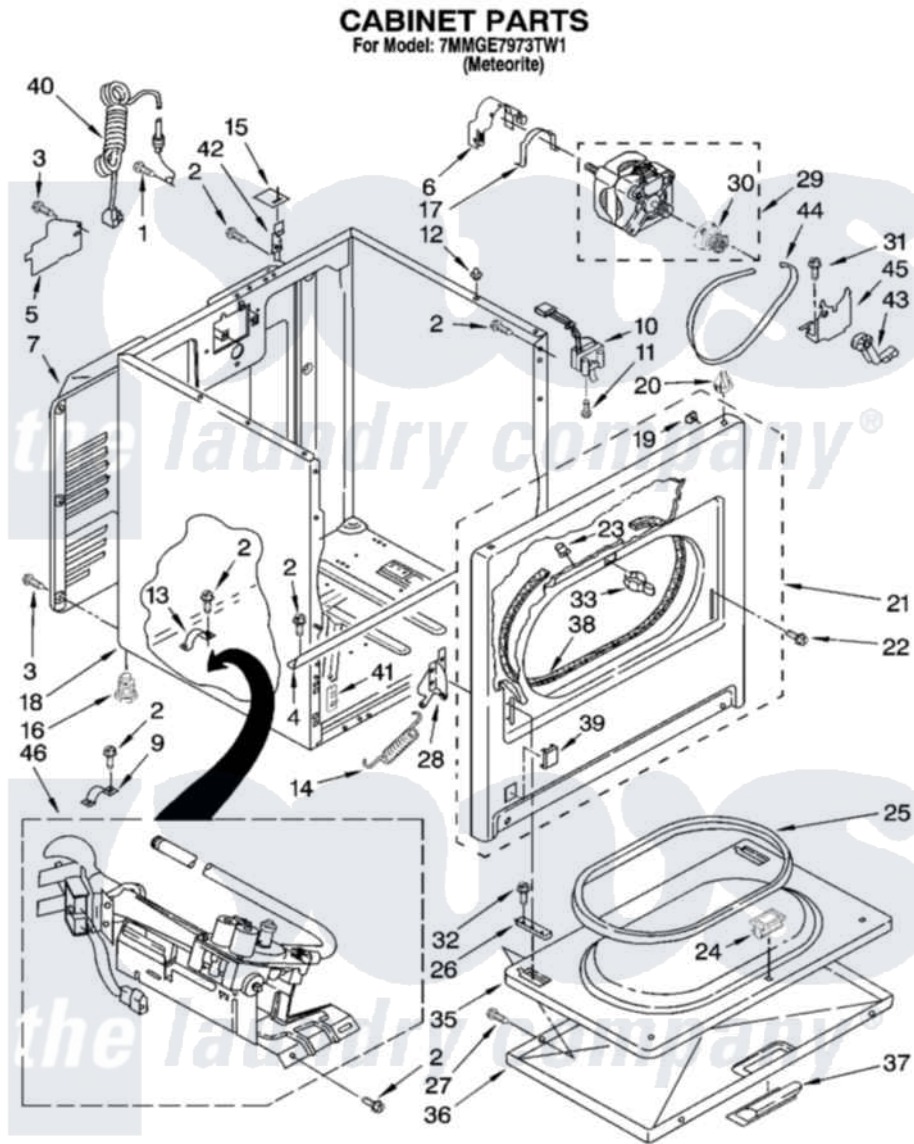

# Maytag 7MMGE7973TW1 02 - CABINET PARTS

W10155380

3

Maytag [Residential Maytag 7MMGE7973TW1 Dryer Parts](#) Parts Diagram 02 - CABINET PARTS  
Click on the part number to view part

Item	Original Part Number	Replaced By	Status	Part Description
1	697776	<a href="#">4331106</a>		Screw, No.10-32 X 7/16
2	343641	<a href="#">681414</a>		Screw, 10AB X 1/2
3	<a href="#">693995</a>			Screw, Hex Head
4	<a href="#">8541400</a>			Bracket, Cabinet
5	<a href="#">3396795</a>			Cover, Terminal Block
6	<a href="#">3404162</a>			Clamp, Motor
7	3396805	<a href="#">280043</a>		Panel-Rear
9	<a href="#">3980175</a>			Clamp, Elbow
10	<a href="#">3406107</a>			Door Switch Assembly
11	697773	<a href="#">3395530</a>		Screw
12	<a href="#">98669</a>			Lock, Front Top
13	<a href="#">341029</a>			Clamp, Pipe Door Spring
14	<a href="#">W10041960</a>			Spring, Door
15	<a href="#">18849</a>			Pad, Top Hinge
16	3392100	<a href="#">49621</a>		Feet-Leveling
"	<a href="#">279810</a>			Foot-Optional