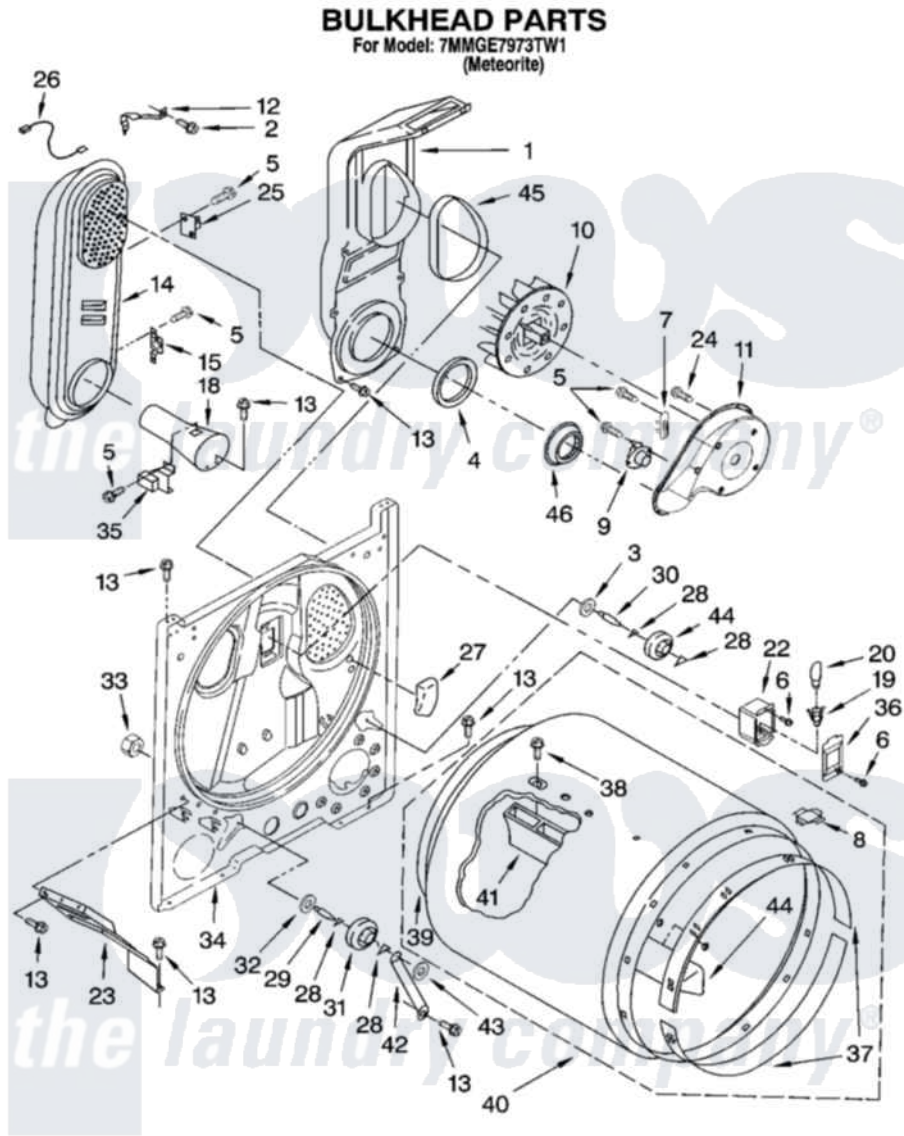

# Maytag 7MMGE7973TW1 03 - BULKHEAD PARTS

W10155380

5

Maytag [Residential Maytag 7MMGE7973TW1 Dryer Parts](#) Parts Diagram 03 - BULKHEAD PARTS  
Click on the part number to view part

Item	Original Part Number	Replaced By	Status	Part Description
1	<a href="#">348368</a>			Lint Chute Assembly
2	<a href="#">489463</a>			Screw, 8-18 X 1/16
3	<a href="#">3388703</a>			Washer, Support
4	<a href="#">347139</a>			Seal, Lint Chute
5	<a href="#">90767</a>			Screw, 8A X 3/8 HeX Washer Head Tapping
6	487909	<a href="#">488729</a>		Screw
7	<a href="#">3390719</a>			Thermal-Fuse
8	<a href="#">8066086</a>			Plug, Drum Hole
9	<a href="#">8577274</a>			Thermostat 295F
10	<a href="#">694089</a>			Wheel, Blower
11	<a href="#">8577231</a>			Housing, Blower
12	3398161			CLIP
13	343641	<a href="#">681414</a>		Screw, 10AB X 1/2
14	8530285	<a href="#">279980</a>		Box
15	<a href="#">3403140</a>			Thermostat, High-Limit 205F
18	<a href="#">8066049</a>			Funnel, Burner Light