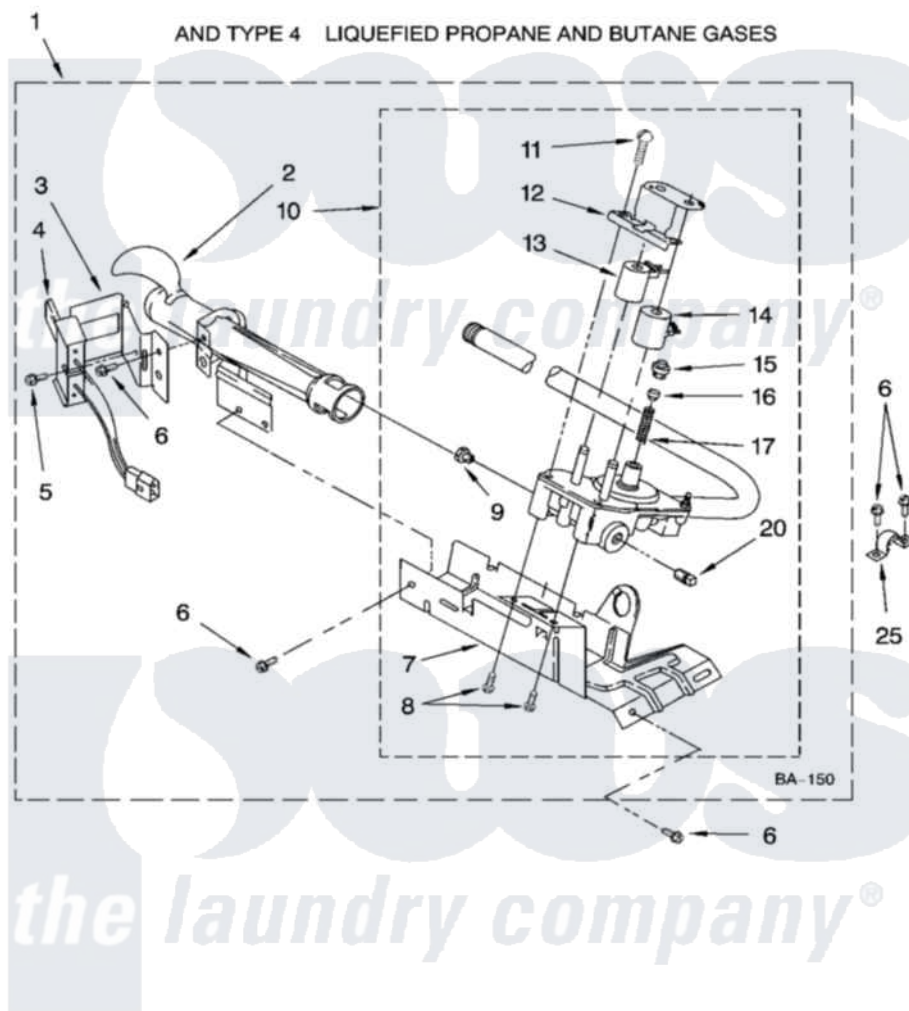

Maytag 7MMGE7973TW1 04 - 8318272 BURNER ASSEMBLY, OPTIONAL PARTS (NOT INCLUDED)

8318272 BURNER ASSEMBLY

For Model: 7MMGE7973TW1
(Meteorite)

W10155380

7

Maytag [Residential Maytag 7MMGE7973TW1 Dryer Parts](#) Parts Diagram 04 - 8318272 BURNER ASSEMBLY, OPTIONAL PARTS (NOT INCLUDED).
Click on the part number to view part

Item	Original Part Number	Replaced By	Status	Part Description
1	8318272	W10465748		Burner-Gas
2	688617	693140		Burner
3	694298			Bracket, Ignitor
4	686590	279311		Ignitor
5	3393909			Screw, 8-32 X 7/8
6	343641	681414		Screw, 10AB X 1/2
7	693986			Base, Burner
8	3387057			Screw, 10-16 X 1/2 Orifice, Burner
9	234826			Orifice, Burner Type 1
"	229742			Orifice, Burner
"	234868			Orifice, Burner
10	8318277	W10337269		Valve-Gas
11	694421			Screw, Bracket Mounting
12	694538			Bracket, Shunt