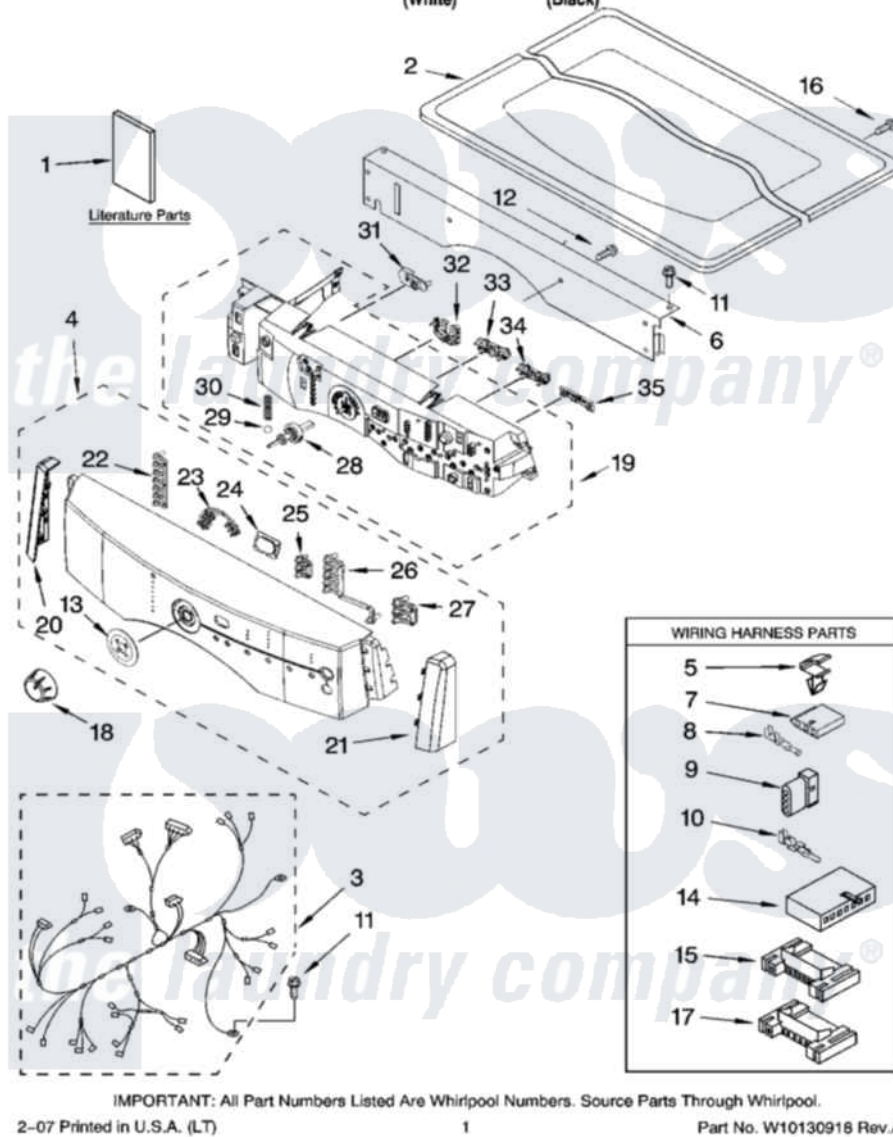

Maytag 7MMGE9959TW0 01 - TOP AND CONSOLE PARTS

TOP AND CONSOLE PARTS

For Model: 7MMGE9959TW0 (White) 7MMGE9959TB0 (Black)

Gas Dryer

IMPORTANT: All Part Numbers Listed Are Whirlpool Numbers. Source Parts Through Whirlpool.

2-07 Printed in U.S.A. (LT)

1

Part No. W10130916 Rev.A.

Maytag [Residential Maytag 7MMGE9959TW0 Dryer Parts](#) Parts Diagram 01 - TOP AND CONSOLE PARTS

[Click on the part number to view part](#)

Item	Original Part Number	Replaced By	Status	Part Description
1	W10115138		Not Available	Use & Care Guide
"	W10115139		Not Available	Tech Sheet
"	W10115137		Not Available	Guide, Quick Start
2	8519251	W10117263		Top
"	8579997	W10192490		Top
3	8299950			Harness, Main
4	W10098940	W10098950		Panel-Control
"	W10098960	W10098970		Panel-Control
5	3394427			Clip-Harness
6	8519271			Bracket, Console
7	353424			Plug, Terminal
8	94614			Terminal
9	3936144			Do-It-Yourself Repair Manuals
10	94613	596797		Terminal
11	3390647	488729		Screw
12	488886	488787		Screw

13	8542690	Bezel, Cycle
14	3936150	Connector, 7-Circuit
15	3395683	Receptacle, Multi-Terminal
16	8281225	Screw, 8-18 X 1/2
17	2203186	Connector, 5-Circuit
18	8580139	Knob, Assembly
19	8558455	User Interface
20	8562598	Endcap
"	8580135	Endcap
21	8562597	Endcap
"	8580134	Endcap
22	8542682	Light Indicator
23	8542683	Light Indicator
24	8542691	Lens, Display
25	8542684	Light Indicator
26	8542685	Light Indicator
27	8542686	Light Indicator
28	8542717	Shaft, Cycle Selector
29	8542716	Bearing, Knob
30	8542715	Spring, Knob
31	8562606	Pushbutton,)
"	8580140	Pushbutton,)
32	W10100390	Pushbutton,
"	8579989	Pushbutton,
33	8562604	Pushbutton,
"	8579991	Pushbutton,
34	8562605	Pushbutton,
"	8579993	Pushbutton,
35	8558454	Pushbutton,)
"	8579994	Pushbutton,)