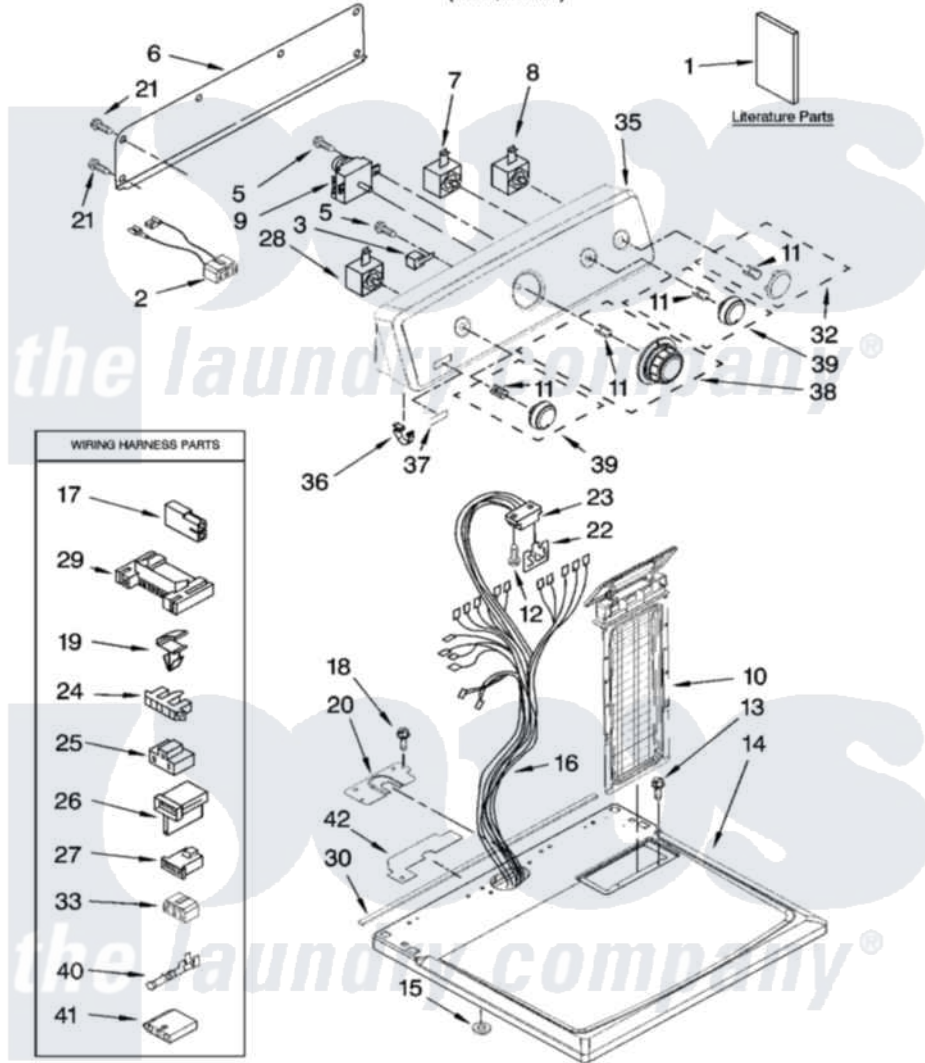

Maytag 7MMGL6741TW0 01 - TOP AND CONSOLE PARTS

TOP AND CONSOLE PARTS

29" GAS DRYER

For Model: 7MMGL6741TW0
(White/Metallic)

10-07 Litho in U.S.A. (LAN)

1

Part No. W10130782 Rev. B

Maytag [Residential Maytag 7MMGL6741TW0 Dryer Parts](#) Parts Diagram 01 - TOP AND CONSOLE PARTS

[Click on the part number to view part](#)

Item	Original Part Number	Replaced By	Status	Part Description
1	W10118200		Not Available	Sheet, Cycle Feature
"	W10118198		Not Available	Instructions, Installation
"	W10119084		Not Available	Wiring Diagram
2	W10119726			Wire, Jumper
3	694419			Mini-Buzzer
5	8533971	90767		Screw, 8A X 3/8 HeX Washer Head Tapping
6	W10112576			Panel, Rear Console
7	8530169			Switch, Temperature
8	3398094			Switch, Push To Start
9	8566184			Timer Assembly
10	8565972			Screen, Lint
11	8536939			Clip, Knob
12	359625	487240		Screw, For Mtg. Service Capacitor
13	688983	487240		Screw, For Mtg. Service Capacitor

14	W10112599		Top
15	237446	487596	Washer
16	W10120796		Harness, Wiring
17	717252		Receptacle, Terminal
18	337686	Not Available	SCREW, 8-18 X .500
19	3394427		Clip-Harness
20	8565981		Bracket, Harness
21	693995		Screw, Hex Head
22	8558178		Control, Electronic
23	3391885		Connector, Edge
24	3397269		Connector, Timer
25	3401144		Connector
26	3403499		Connector, 2-Postion
27	3403498		Connector, 3-Position
28	3405156		Switch, Rotary
29	3395683		Receptacle, Multi-Terminal
30	W10112267		Foam-Seal Control Bracket
32	W10110037		Knob
33	3347243		Block, Disconnect
35	W10116405	W10144639	Console
36	8312709		Clip-Console
37	W10112569	W10203949	Medallion
38	W10110036		Knob
39	W10110035		Knob
40	94614		Terminal
41	3936144		Do-It-Yourself Repair Manuals
42	W10118608		Foam-Seal Console Bracket