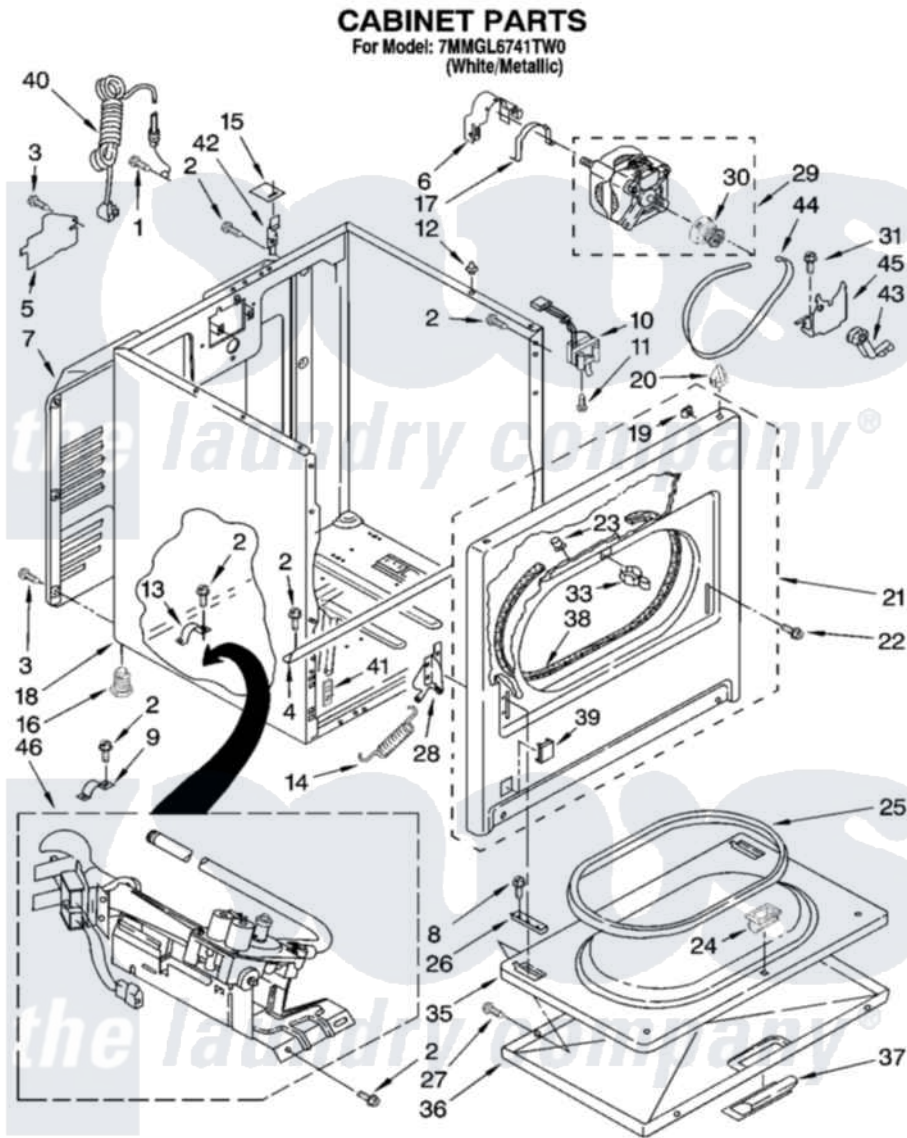

Maytag 7MMGL6741TW0 02 - CABINET PARTS

W10130782

3

Maytag [Residential Maytag 7MMGL6741TW0 Dryer Parts](#) Parts Diagram 02 - CABINET PARTS
Click on the part number to view part

Item	Original Part Number	Replaced By	Status	Part Description
1	697776	4331106		Screw, No.10-32 X 7/16
2	343641	681414		Screw, 10AB X 1/2
3	693995			Screw, Hex Head
4	8541400			Bracket, Cabinet
5	3396795			Cover, Terminal Block
6	3404162			Clamp, Motor
7	3396805	280043		Panel-Rear
8	3357011	308685		Side Trim)
9	3980175			Clamp, Elbow
10	3406107			Door Switch Assembly
11	697773	3395530		Screw
12	98669			Lock, Front Top
13	341029			Clamp, Pipe Door Spring
14	W10041960			Spring, Door
15	18849			Pad, Top Hinge
16	3392100	49621		Feet-Leveling

"	279810		Foot-Optional
17	660658		Clamp, Motor Mounting 343481 685441
18	8530603	8533643	Cabinet
19	98234		Clip, U-Bend
20	18776		Lock, Front Top
21	3395197	279740	Panel
22	342043	486146	Screw
23	685203	279220	Clip
24	3389441		Door Catch Assembly
25	3390731		Seal, Door
26	337189		Clip, Hinge
27	694091		Trim, Side Right Hand
28	8066056		Hinge, Door
"	8066057		Hinge, Door
29	8066206	279827	Motor-Drive
30	8066184		Pulley, Motor
31	3400500		Bolt, 3405245 5/16-18 X 3/4
33	696144	279570	Latch
35	695737		Door, Rear
36	3393549		Door, Front
37	W10116360		Handle, Door
38	3406129		Seal And Bearing Assembly
39	3394975		Plug, Front Panel
40	344020	3401402	Cord, Power
41	3394083		Clip, Front Panel
42	8066217		Hinge, Top
43	691366		Idler And Pulley Assembly
44	8066065	341241	Belt
45	348780		Base, Motor
46	8318272	W10465748	Burner-Gas