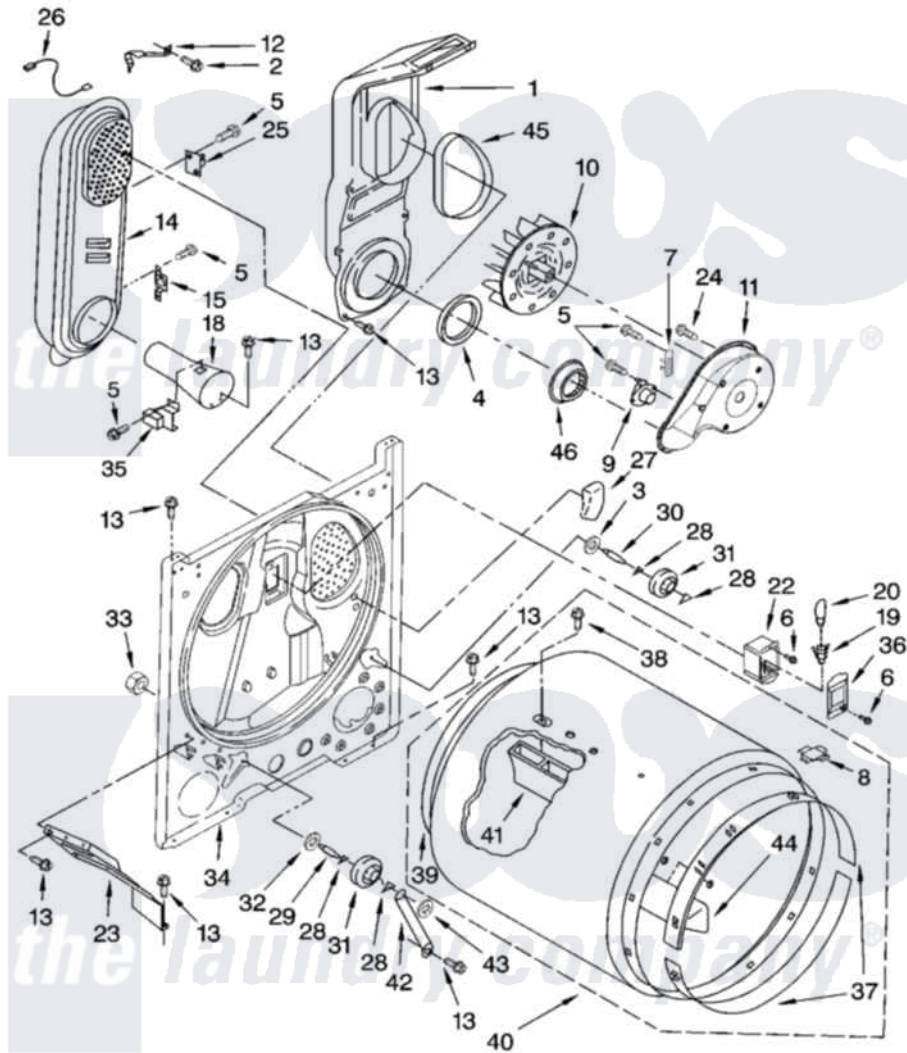

Maytag 7MMGL6741TW0 03 - BULKHEAD PARTS

BULKHEAD PARTS

For Model: 7MMGL6741TW0
(White/Metallic)

W10130782

5

Maytag [Residential Maytag 7MMGL6741TW0 Dryer Parts](#) Parts Diagram 03 - BULKHEAD PARTS

[Click on the part number to view part](#)

Item	Original Part Number	Replaced By	Status	Part Description
1	348368			Lint Chute Assembly
2	489463			Screw, 8-18 X 1/16
3	3388703			Washer, Support
4	347139			Seal, Lint Chute
5	90767			Screw, 8A X 3/8 HeX Washer Head Tapping
6	487909	488729		Screw
7	3392519			Thermal Limiter
8	8066086			Plug, Drum Hole
9	8318268			Thermostat, Internal-Bias
10	694089			Wheel, Blower
11	8577230			Housing, Blower
12	3398161			CLIP
13	343641	681414		Screw, 10AB X 1/2
14	8530285	279980		Box
15	3403140			Thermostat, High-Limit 205F
18	8066049			Funnel, Burner Light

19	W10136369		Socket, Drum Light Assembly
20	3406124	22002263	Lamp
22	3977373		Bracket, Drum Light
23	3406022		Bracket, Bulkhead
24	3390647	488729	Screw
25	280010		Kit, Thermal Cut-Off
26	3401707		Jumper, Tco-High Limit
27	3976479	279366	Electrode
28	690997		Washer, Thrust
29	3399506	W10359270	Shaft, Drum Roller Threads
30	3399507	W10359269	Shaft, Drum Roller Threads
31	3397590	349241T	Support
32	348197		Washer, Support
33	3359452		Nut, Lock
34	3403414		Bulkhead
35	338906		Radiant, Sensor
36	3402841	8532165	Lens, Drum Light
37	692526	279441	BeaRng-Rng
38	W10109200		Screw, Baffle Mounting
39	3406130	279857	Seal
40	695587		Drum Assembly
41	692490		Baffle, Drum
42	3976434		Bracket, Support Shaft
43	90296		Nut, Push On
44	3403636		Baffle, Drum
45	339956		Seal, Air Duct To Bulkhead
46	696302		Shield, Exhaust