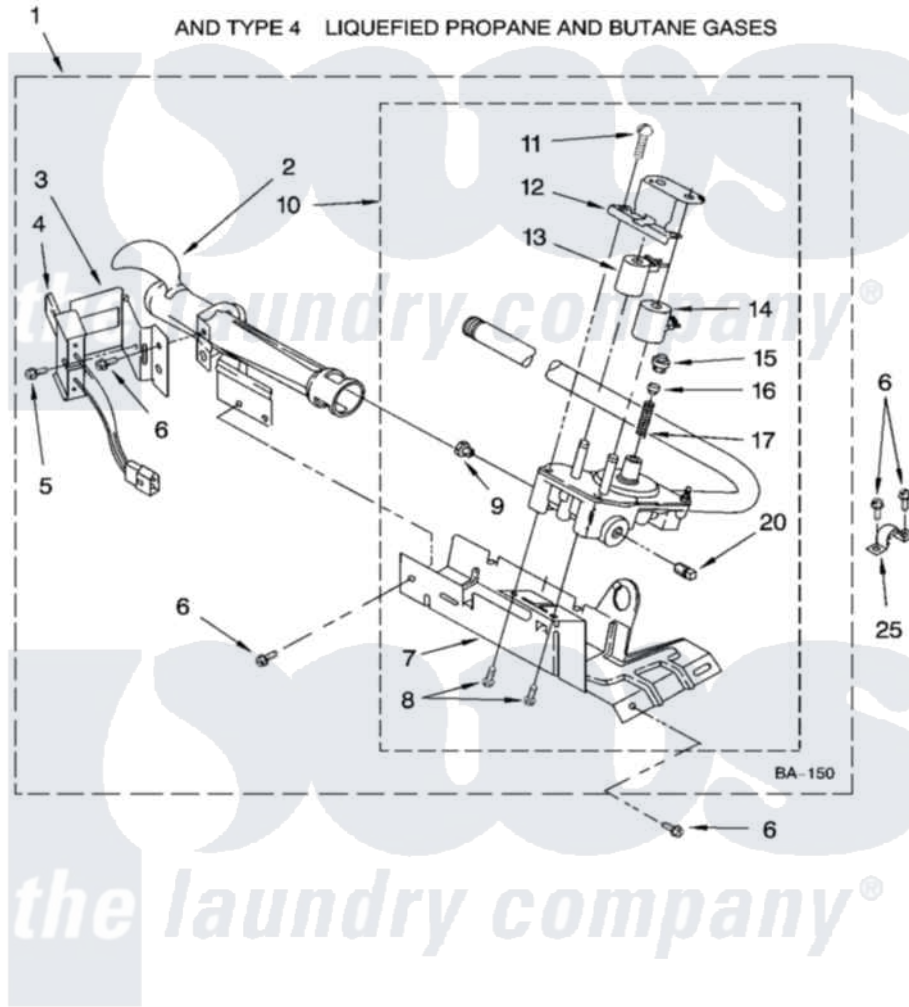

Maytag 7MMGL6741TW0 04 - 8318272 BURNER ASSEMBLY, OPTIONAL PARTS (NOT INCLUDED)

8318272 BURNER ASSEMBLY

For Model: 7MMGL6741TW0
(White/Metallic)

W10130782

7

Maytag [Residential Maytag 7MMGL6741TW0 Dryer Parts](#) Parts Diagram 04 - 8318272 BURNER ASSEMBLY, OPTIONAL PARTS (NOT INCLUDED).
Click on the part number to view part

Item	Original Part Number	Replaced By	Status	Part Description
1	8318272	W10465748		Burner-Gas
2	688617	693140		Burner
3	694298			Bracket, Ignitor
4	686590	279311		Ignitor
5	3393909			Screw, 8-32 X 7/8
6	343641	681414		Screw, 10AB X 1/2
7	693986			Base, Burner
8	3387057			Screw, 10-16 X 1/2 Orifice, Burner
9	234826			Orifice, Burner Type 1
"	229742			Orifice, Burner
"	234868			Orifice, Burner
10	8318277	W10337269		Valve-Gas
11	694421			Screw, Bracket Mounting
12	694538			Bracket, Shunt