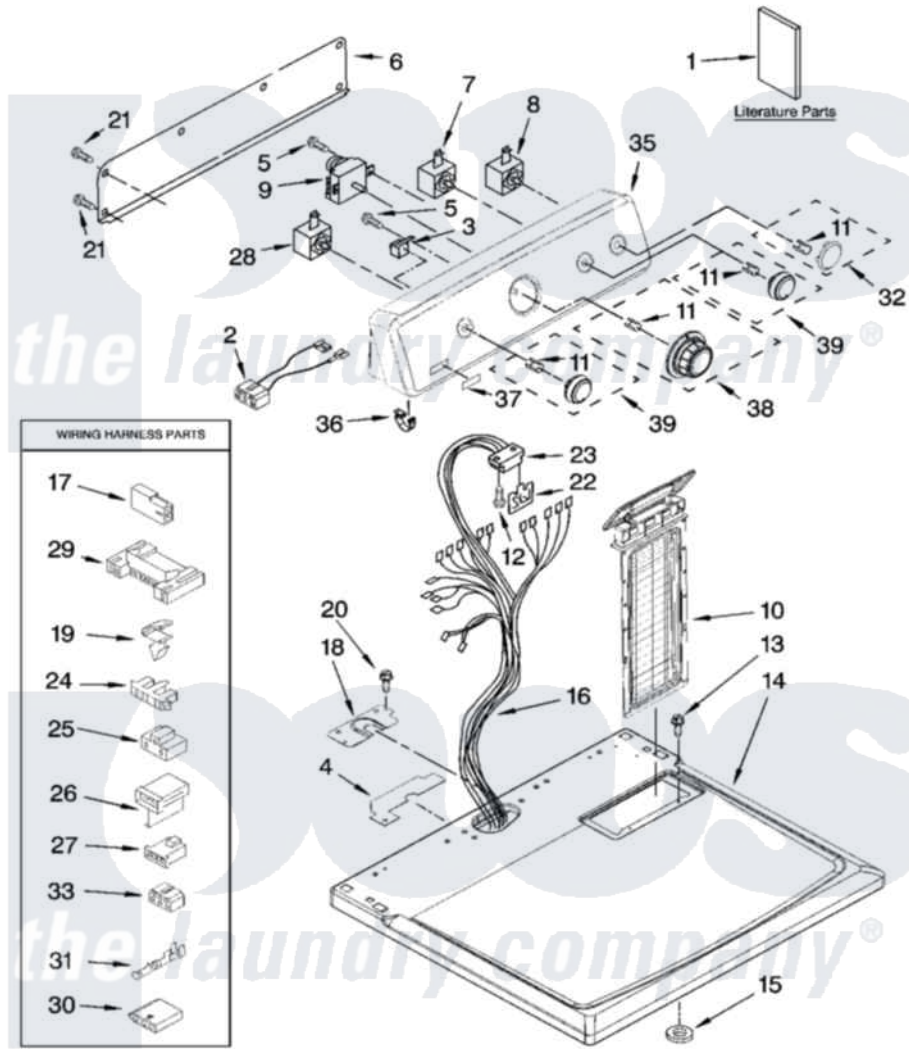

Maytag 7MMGL6741TW1 01 - TOP AND CONSOLE PARTS

TOP AND CONSOLE PARTS

For Model: 7MMGL6741TW1
(Meteorite)

29" GAS DRYER

8-07 Litho in U.S.A.(LT)

1

Part No. W10155374 Rev. A

Maytag [Residential Maytag 7MMGL6741TW1 Dryer Parts](#) Parts Diagram 01 - TOP AND CONSOLE PARTS

[Click on the part number to view part](#)

Item	Original Part Number	Replaced By	Status	Part Description
1	W10118200		Not Available	Sheet, Cycle Feature
"	W10118198		Not Available	Instructions, Installation
"	W10119084		Not Available	Wiring Diagram
2	W10119726			Wire, Jumper
3	694419			Mini-Buzzer
4	W10112603			Seal, Harness
5	8533971	90767		Screw, 8A X 3/8 HeX Washer Head Tapping
6	W10112577			Panel, Rear Console
7	8530169			Switch, Temperature
8	3398094			Switch, Push To Start
9	8566184			Timer Assembly
10	8565972			Screen, Lint
11	8536939			Clip, Knob
12	359625	487240		Screw, For Mtg. Service Capacitor
13	688082	487240		Screw, For Mtg. Service

13	000903	407440	Capacitor
14	W10112599		Top
15	237446	487596	Washer
16	W10111000		Harness, Wiring
17	717252		Receptacle, Terminal
18	337686	Not Available	SCREW, 8-18 X .500
19	3394427		Clip-Harness
20	W10112578		Harness, Bracket
21	693995		Screw, Hex Head
22	8558178		Control, Electronic
23	3391885		Connector, Edge
24	3397269		Connector, Timer
25	3401144		Connector
26	3403499		Connector, 2-Postion
27	3403498		Connector, 3-Position
28	3405156		Switch, Rotary
29	3395683		Receptacle, Multi-Terminal
30	3936144		Do-It-Yourself Repair Manuals
31	94614		Terminal
32	W10112574	W10110037	Knob
33	3347243		Block, Disconnect
35	W10116405	W10144639	Console
36	8312709		Clip-Console
37	W10112569	W10203949	Medallion
38	W10112573	W10110036	Knob
39	W10112572	W10110035	Knob