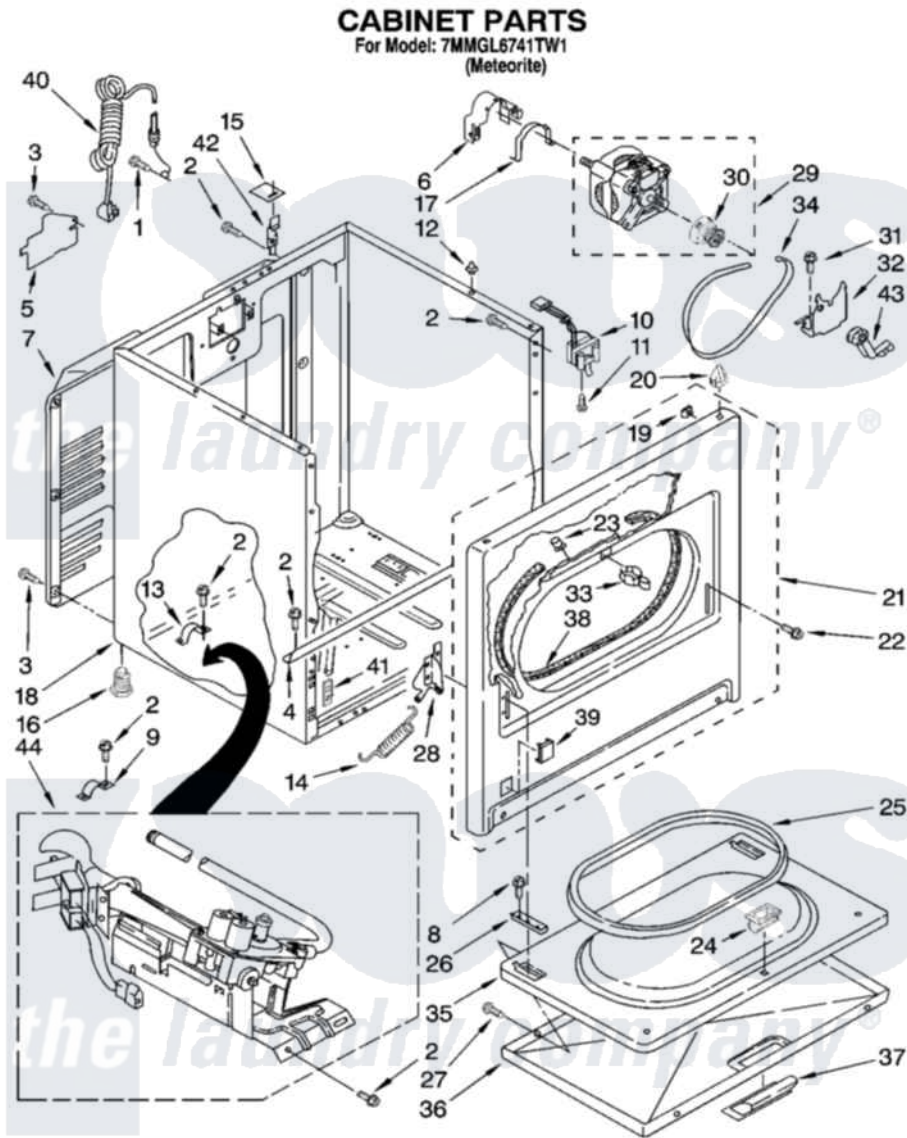

# Maytag 7MMGL6741TW1 02 - CABINET PARTS

W10155374

3

Maytag Residential Maytag 7MMGL6741TW1 Dryer Parts Parts Diagram 02 - CABINET PARTS  
 Click on the part number to view part

Item	Original Part Number	Replaced By	Status	Part Description
1	697776	<a href="#">4331106</a>		Screw, No.10-32 X 7/16
2	343641	<a href="#">681414</a>		Screw, 10AB X 1/2
3	<a href="#">693995</a>			Screw, Hex Head
4	<a href="#">8541400</a>			Bracket, Cabinet
5	<a href="#">3396795</a>			Cover, Terminal Block
6	<a href="#">3404162</a>			Clamp, Motor
7	3396805	<a href="#">280043</a>		Panel-Rear
8	3357011	<a href="#">308685</a>		Side Trim )
9	<a href="#">3980175</a>			Clamp, Elbow
10	<a href="#">3406107</a>			Door Switch Assembly
11	697773	<a href="#">3395530</a>		Screw
12	<a href="#">98669</a>			Lock, Front Top
13	<a href="#">341029</a>			Clamp, Pipe Door Spring
14	<a href="#">W10041960</a>			Spring, Door
15	<a href="#">18849</a>			Pad, Top Hinge
16	3392100	<a href="#">49621</a>		Feet-Leveling