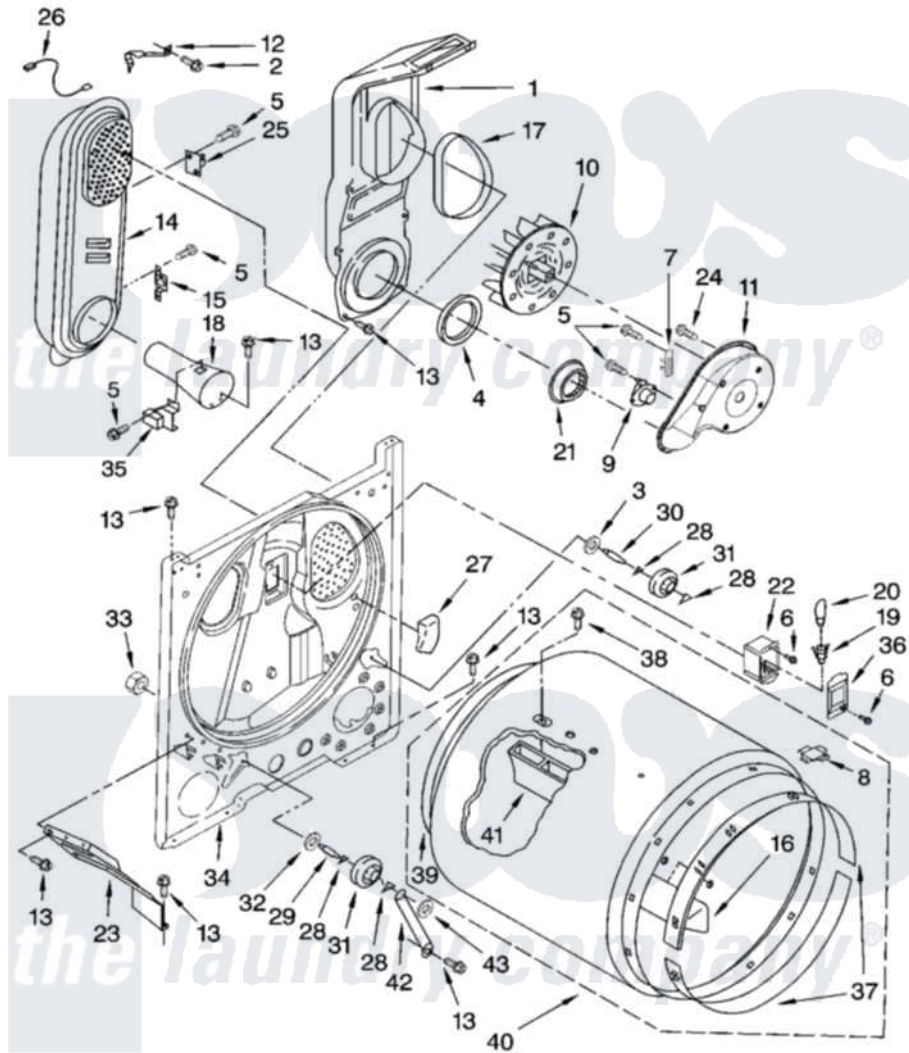

Maytag 7MMGL6741TW1 03 - BULKHEAD PARTS

BULKHEAD PARTS

For Model: 7MMGL6741TW1
(Meteorite)

W10155374

5

Maytag [Residential Maytag 7MMGL6741TW1 Dryer Parts](#) Parts Diagram 03 - BULKHEAD PARTS
Click on the part number to view part

Item	Original Part Number	Replaced By	Status	Part Description
1	348368			Lint Chute Assembly
2	489463			Screw, 8-18 X 1/16
3	3388703			Washer, Support
4	347139			Seal, Lint Chute
5	90767			Screw, 8A X 3/8 HeX Washer Head Tapping
6	487909	488729		Screw
7	3392519			Thermal Limiter
8	8066086			Plug, Drum Hole
9	8318268			Thermostat, Internal-Bias
10	694089			Wheel, Blower
11	8577230			Housing, Blower
12	3398161			CLIP
13	343641	681414		Screw, 10AB X 1/2
14	8530285	279980		Box
15	3403140			Thermostat, High-Limit 205F
16	3403636			Baffle, Drum

17	339956		Seal, Air Duct To Bulkhead
18	8066049		Funnel, Burner Light
19	W10136369		Socket, Drum Light Assembly
20	3406124	22002263	Lamp
21	696302		Shield, Exhaust
22	3977373		Bracket, Drum Light
23	3406022		Bracket, Bulkhead
24	3390647	488729	Screw
25	280010		Kit, Thermal Cut-Off
26	3401707		Jumper, Tco-High Limit
27	3976479	279366	Electrode
28	690997		Washer, Thrust
29	3399506	W10359270	Shaft, Drum Roller Threads
30	3399507	W10359269	Shaft, Drum Roller Threads
31	3397590	349241T	Support
32	348197		Washer, Support
33	3359452		Nut, Lock
34	3403414		Bulkhead
35	338906		Radiant, Sensor
36	3402841	8532165	Lens, Drum Light
37	692526	279441	BeaRng-Rng
38	W10109200		Screw, Baffle Mounting
39	3406130	279857	Seal
40	695587		Drum Assembly
41	692490		Baffle, Drum
42	3976434		Bracket, Support Shaft
43	90296		Nut, Push On