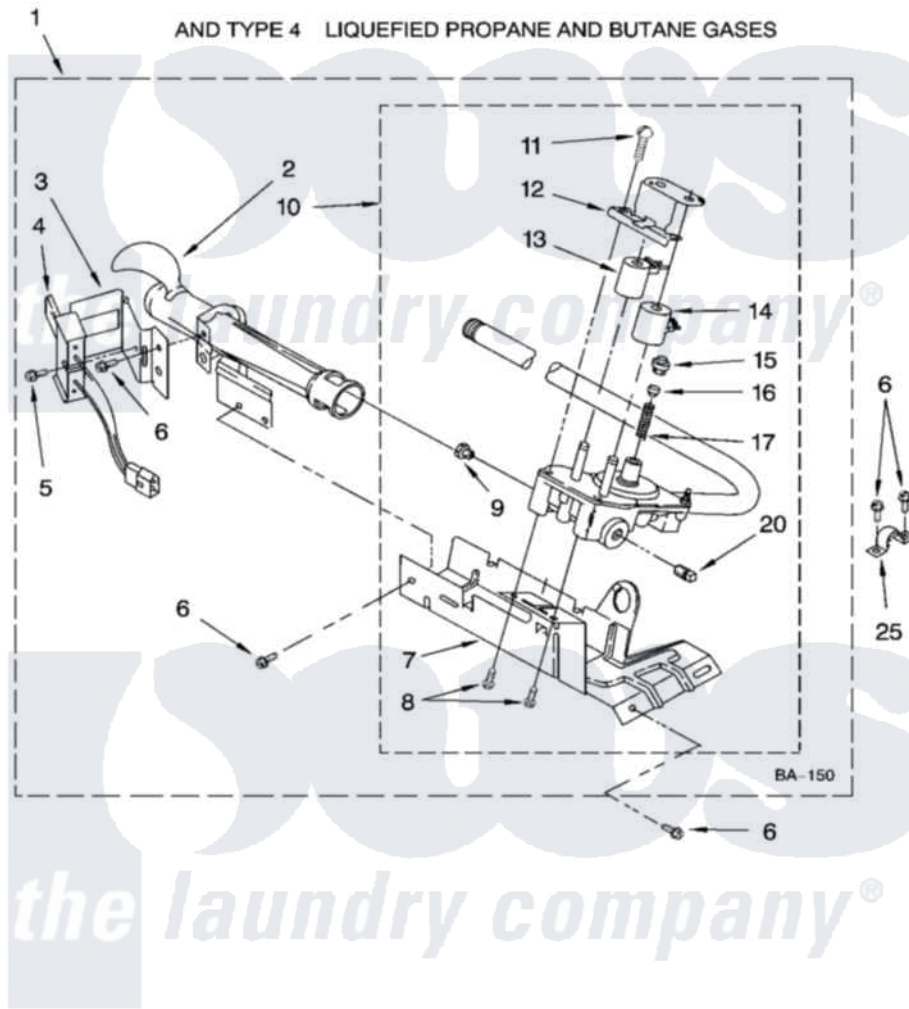

Maytag 7MMGL6741TW1 04 - 8318272 BURNER ASSEMBLY, OPTIONAL PARTS (NOT INCLUDED)

8318272 BURNER ASSEMBLY

For Model: 7MMGL6741TW1
(Meteorite)

W10155374

7

Maytag [Residential Maytag 7MMGL6741TW1 Dryer Parts](#) Parts Diagram 04 - 8318272 BURNER ASSEMBLY, OPTIONAL PARTS (NOT INCLUDED).
Click on the part number to view part

Item	Original Part Number	Replaced By	Status	Part Description
1	8318272	W10465748		Burner-Gas
2	688617	693140		Burner
3	694298			Bracket, Ignitor
4	686590	279311		Ignitor
5	3393909			Screw, 8-32 X 7/8
6	343641	681414		Screw, 10AB X 1/2
7	693986			Base, Burner
8	3387057			Screw, 10-16 X 1/2 Orifice, Burner
9	234826			Orifice, Burner Type 1
"	229742			Orifice, Burner
"	234868			Orifice, Burner
10	8318277	W10337269		Valve-Gas
11	694421			Screw, Bracket Mounting
12	694538			Bracket, Shunt