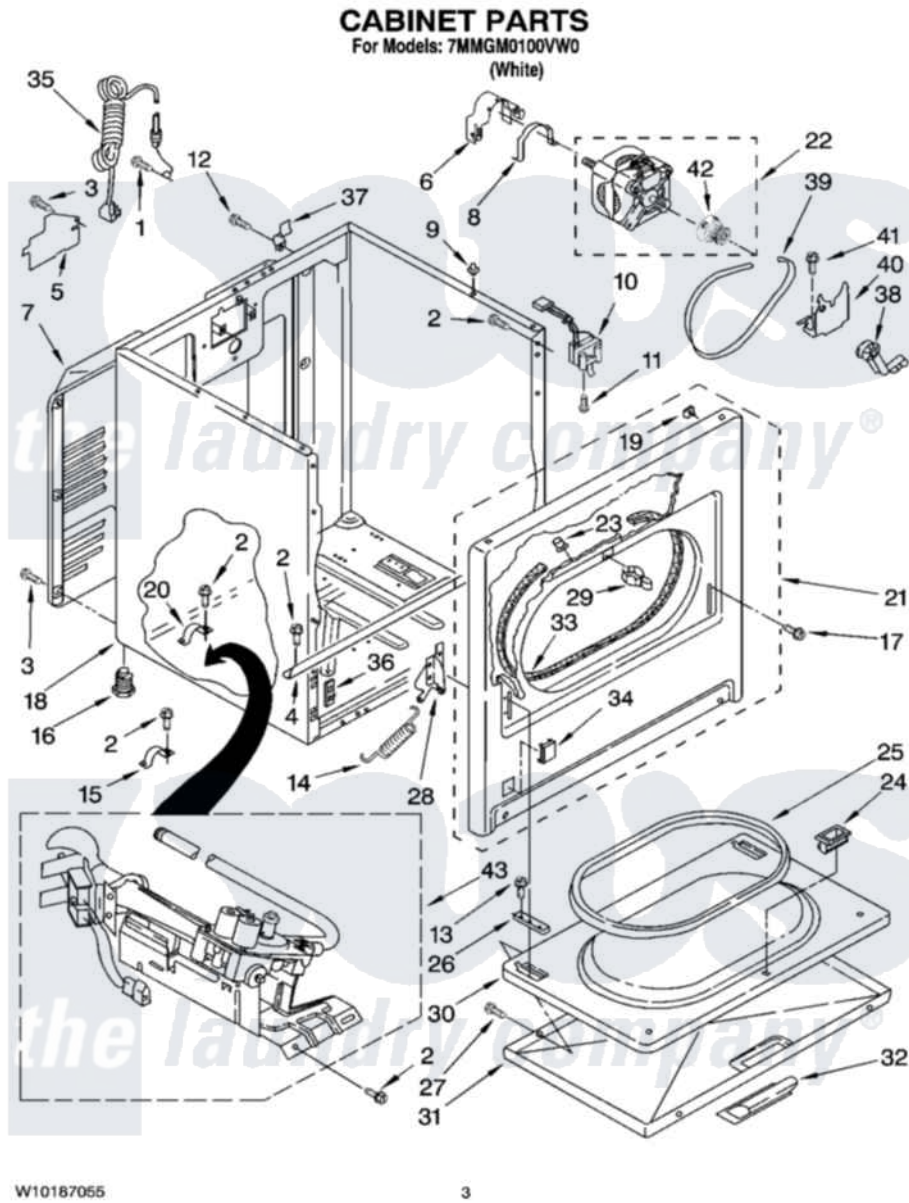

Maytag 7MMGM0100VW0 02 - CABINET PARTS

Maytag [Residential Maytag 7MMGM0100VW0 Dryer Parts](#) Parts Diagram 02 - CABINET PARTS
Click on the part number to view part

Item	Original Part Number	Replaced By	Status	Part Description
1	697776	4331106		Screw, No.10-32 X 7/16
2	343641	681414		Screw, 10AB X 1/2
3	693995			Screw, Hex Head
4	8541400			Bracket, Cabinet
5	3396795			Cover, Terminal Block
6	3404162			Clamp, Motor
7	3396805	280043		Panel-Rear
8	660658			Clamp, Motor Mounting 343481 685441
9	690363	18776		Lock, Front Top
10	3406107			Door Switch Assembly
11	697773	3395530		Screw
12	359625	487240		Screw, For Mtg. Service Capacitor
13	3357011	308685		Side Trim)
14	W10041960			Spring, Door
15	3980175			Clamp, Elbow

16	3392100	49621	Feet-Leveling
"	279810		Foot-Optional
17	342043	486146	Screw
18	8530603	8533643	Cabinet
19	98234		Clip, U-Bend
20	341029		Clamp, Pipe Door Spring
21	8563641		Panel Front
22	8066206	279827	Motor-Drive
23	685203	279220	Clip
24	3389441		Door Catch Assembly
25	3390731		Seal, Door
26	337189		Clip, Hinge
27	694091		Trim, Side Right Hand
28	8066057		Hinge, Door
"	8066056		Hinge, Door
29	696144	279570	Latch
30	695737		Door, Rear
31	3393549		Door, Front
32	8559777		Handle, Door
33	3406129		Seal And Bearing Assembly
34	3394975		Plug, Front Panel
35	344020	3401402	Cord, Power
36	3394083		Clip, Front Panel
37	8066217		Hinge, Top
38	691366		Idler And Pulley Assembly
39	W10131364	341241	Belt
40	348780		Base, Motor
41	3400500		Bolt, 3405245 5/16-18 X 3/4
42	8066184		Pulley, Motor
43	8318272	W10465748	Burner-Gas