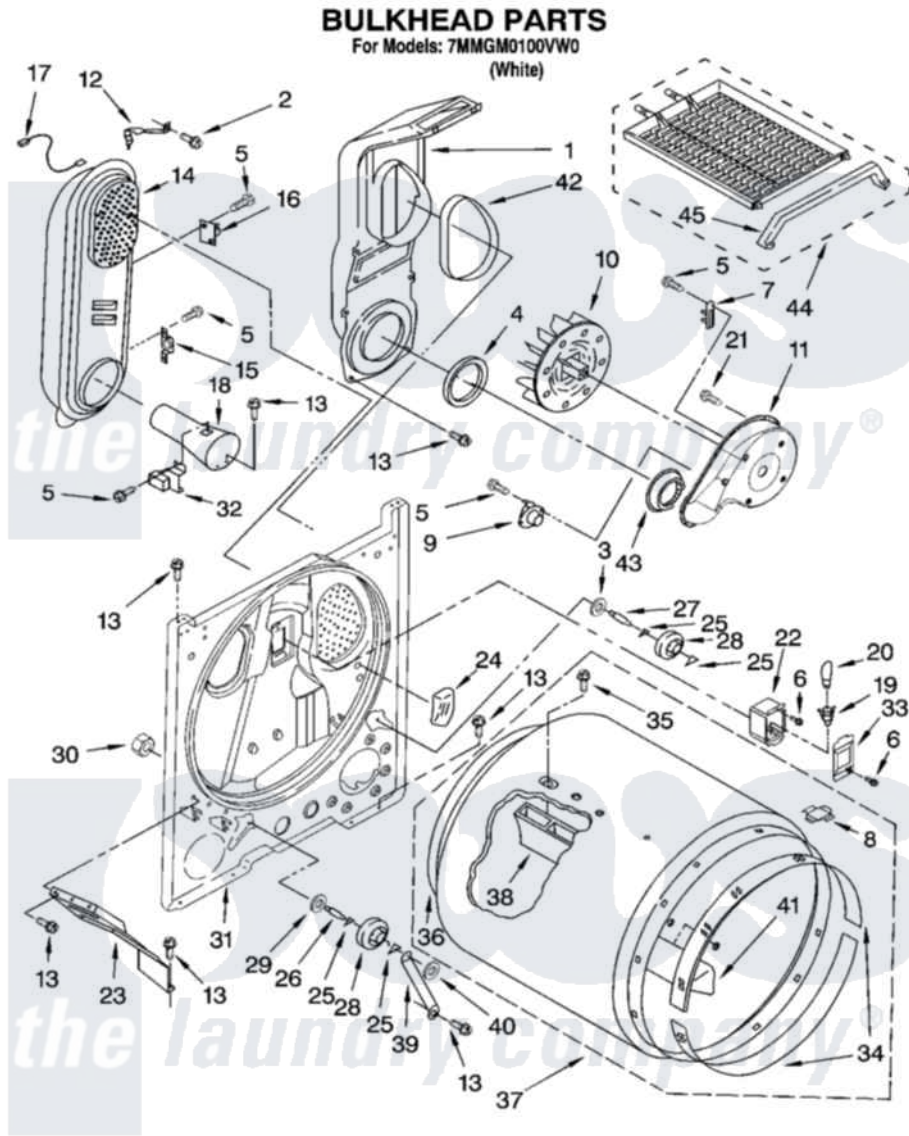

Maytag 7MMGM0100VW0 03 - BULKHEAD PARTS

W10187055

5

Maytag Residential Maytag 7MMGM0100VW0 Dryer Parts Parts Diagram 03 - BULKHEAD PARTS
 Click on the part number to view part

Item	Original Part Number	Replaced By	Status	Part Description
1	348368			Lint Chute Assembly
2	489463			Screw, 8-18 X 1/16
3	3388703			Washer, Support
4	347139			Seal, Lint Chute
5	90767			Screw, 8A X 3/8 HeX Washer Head Tapping
6	487909	488729		Screw
7	3390719			Thermal-Fuse
8	8066086			Plug, Drum Hole
9	8577274			Thermostat 295F
10	694089			Wheel, Blower
11	8577231			Housing, Blower
12	3398161			CLIP
13	343641	681414		Screw, 10AB X 1/2
14	8530285	279980		Box
15	3403140			Thermostat, High-Limit 205F
16	280010			Kit, Thermal Cut-Off

17	3401707		Jumper, Tco-High Limit
18	8066049		Funnel, Burner Light
19	W10136369		Socket, Drum Light Assembly
20	3406124	22002263	Lamp
21	3390647	488729	Screw
22	3977373		Bracket, Drum Light
23	3406022		Bracket, Bulkhead
24	3976479	279366	Electrode
25	690997		Washer, Thrust
26	3399506	W10359270	Shaft, Drum Roller Threads
27	3399507	W10359269	Shaft, Drum Roller Threads
28	3397590	349241T	Support
29	348197		Washer, Support
30	3359452		Nut, Lock
31	3403414		Bulkhead
32	338906		Radiant, Sensor
33	3402841	8532165	Lens, Drum Light
34	692526	279441	BeaRng-Rng
35	W10109200		Screw, Baffle Mounting
36	3406130	279857	Seal
37	695587		Drum Assembly
38	692490		Baffle, Drum
39	3976434		Bracket, Support Shaft
40	90296		Nut, Push On
41	3403636		Baffle, Drum
42	339956		Seal, Air Duct To Bulkhead
43	696302		Shield, Exhaust
44	3406839		Dry Rack Assembly
45	692989		BRacket, Dry Rack