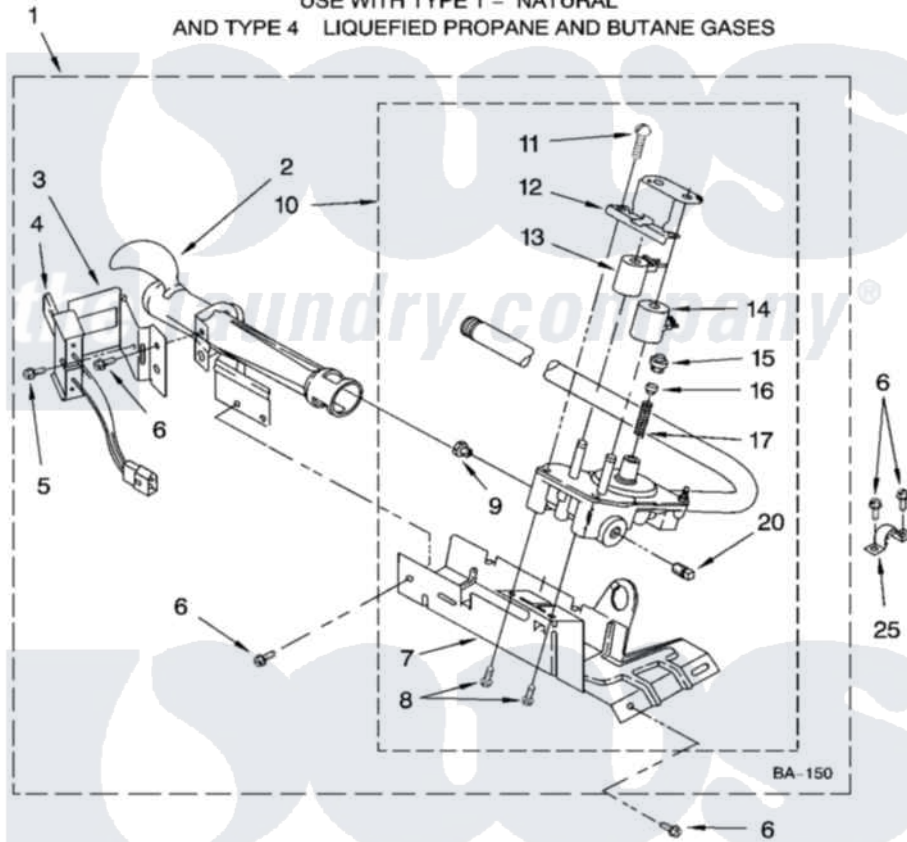

Maytag 7MMGM0100VW0 04 - 8318272 BURNER ASSEMBLY, OPTIONAL PARTS (NOT INCLUDED)

8318272 BURNER ASSEMBLY

For Models: 7MMGM0100VW0

(White)

USE WITH TYPE 1 - NATURAL
AND TYPE 4 LIQUEFIED PROPANE AND BUTANE GASES

W10187055

7

Maytag [Residential Maytag 7MMGM0100VW0 Dryer Parts](#) Parts Diagram 04 - 8318272 BURNER ASSEMBLY, OPTIONAL PARTS (NOT INCLUDED).
Click on the part number to view part

Item	Original Part Number	Replaced By	Status	Part Description
1	8318272	W10465748		Burner-Gas
2	688617	693140		Burner
3	694298			Bracket, Ignitor
4	686590	279311		Ignitor
5	3393909			Screw, 8-32 X 7/8
6	343641	681414		Screw, 10AB X 1/2
7	693986			Base, Burner
8	3387057			Screw, 10-16 X 1/2 Orifice, Burner
9	234826			Orifice, Burner Type 1
"	229742			Orifice, Burner
"	234868			Orifice, Burner
10	8318277	W10337269		Valve-Gas
11	694421			Screw, Bracket Mounting
12	694538			Bracket, Shunt