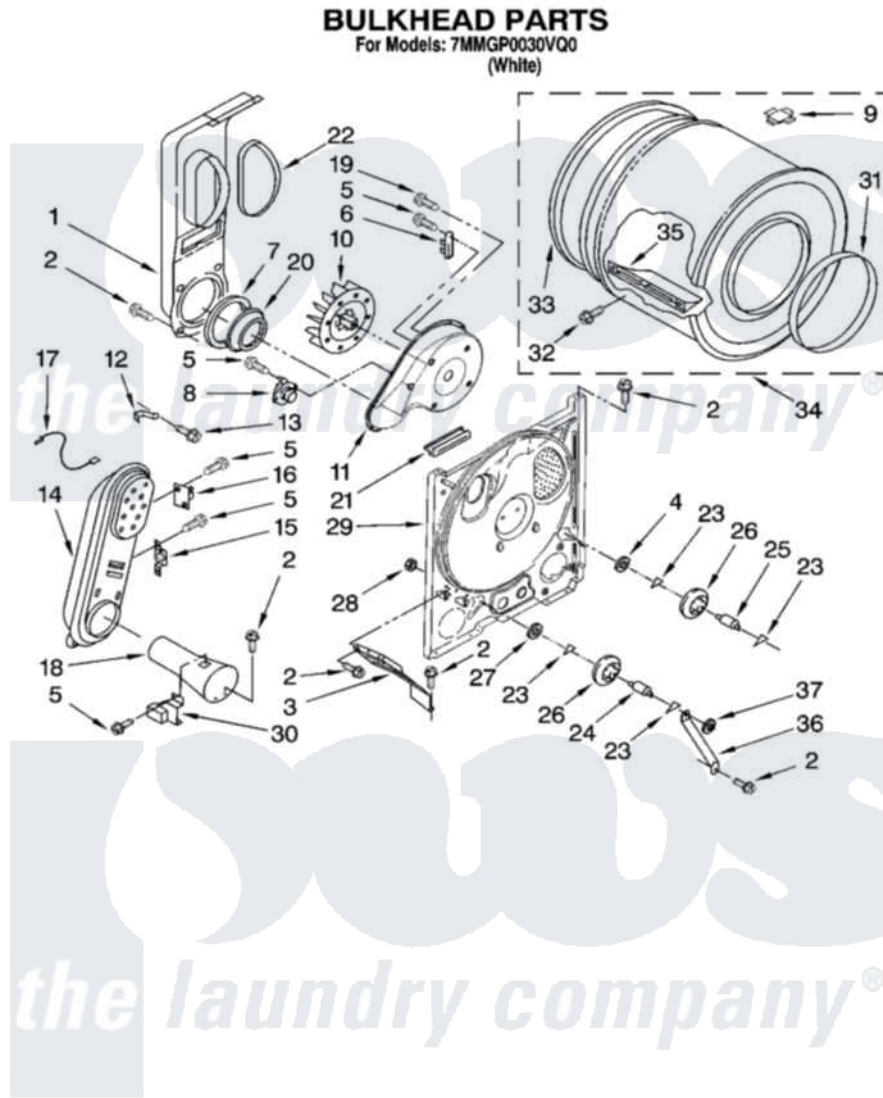

**Maytag 7MMGP0030VQ0 04 - BULKHEAD PARTS, OPTIONAL PARTS
(NOT INCLUDED)**

W10188361

7

Maytag [Residential Maytag 7MMGP0030VQ0 Dryer Parts](#) Parts Diagram 04 - BULKHEAD PARTS, OPTIONAL PARTS
(NOT INCLUDED)

[Click on the part number to view part](#)

Item	Original Part Number	Replaced By	Status	Part Description
1	694283	279505		Chute
2	343641	681414		Screw, 10AB X 1/2
3	3406022			Bracket, Bulkhead
4	3388703			Washer, Support
5	90767			Screw, 8A X 3/8 HeX Washer Head Tapping
6	3392519			Thermal Limiter
7	347139			Seal, Lint Chute
8	3387134			Thermostat, Internal-Bias
9	8066086			Plug, Drum Hole
10	694089			Wheel, Blower
11	8577230			Housing, Blower
12	3398161			CLIP
13	489463			Screw, 8-18 X 1/16
14	8530285	279980		Box

15	3403140		Thermostat, High-Limit 205F
16	280010		Kit, Thermal Cut-Off
17	3401707		Jumper, Tco-High Limit
18	8066048		Funnel, Burner
19	3390647	488729	Screw
20	696302		Shield, Exhaust
21	3392247	686889	Pad
22	339956		Seal, Air Duct To Bulkhead
23	690997		Washer, Thrust
24	3399506	W10359270	Shaft, Drum Roller Threads
25	3399507	W10359269	Shaft, Drum Roller Threads
26	3397590	349241T	Support
27	348197		Washer, Support
28	3359452		Nut, Lock
29	8529955	279793	Bulkhead
30	338906		Radiant, Sensor
31	3394509		Ring, Bearing
32	W10109200		Screw, Baffle Mounting
33	8066085	239087	Seal
34	3396777	697760	Drum
35	342847		Baffle, Drum
36	3976435		Bracket, Support
37	90296		Nut, Push On
	BLANK	Not Available	ACCESSORY PARTS
"	279948	4392065	Kit, Dryer Repair
"	346764		Kit, Hold Down
"	8522199		Accessory Parts
"	689790		Dry Rack
"	72017		Paint, Touch-Up
"	350930		Paint, Pressurized Spray B
"	350938		Paint, Pressurized Spray B
"	799344		Paint, Touch-Up)