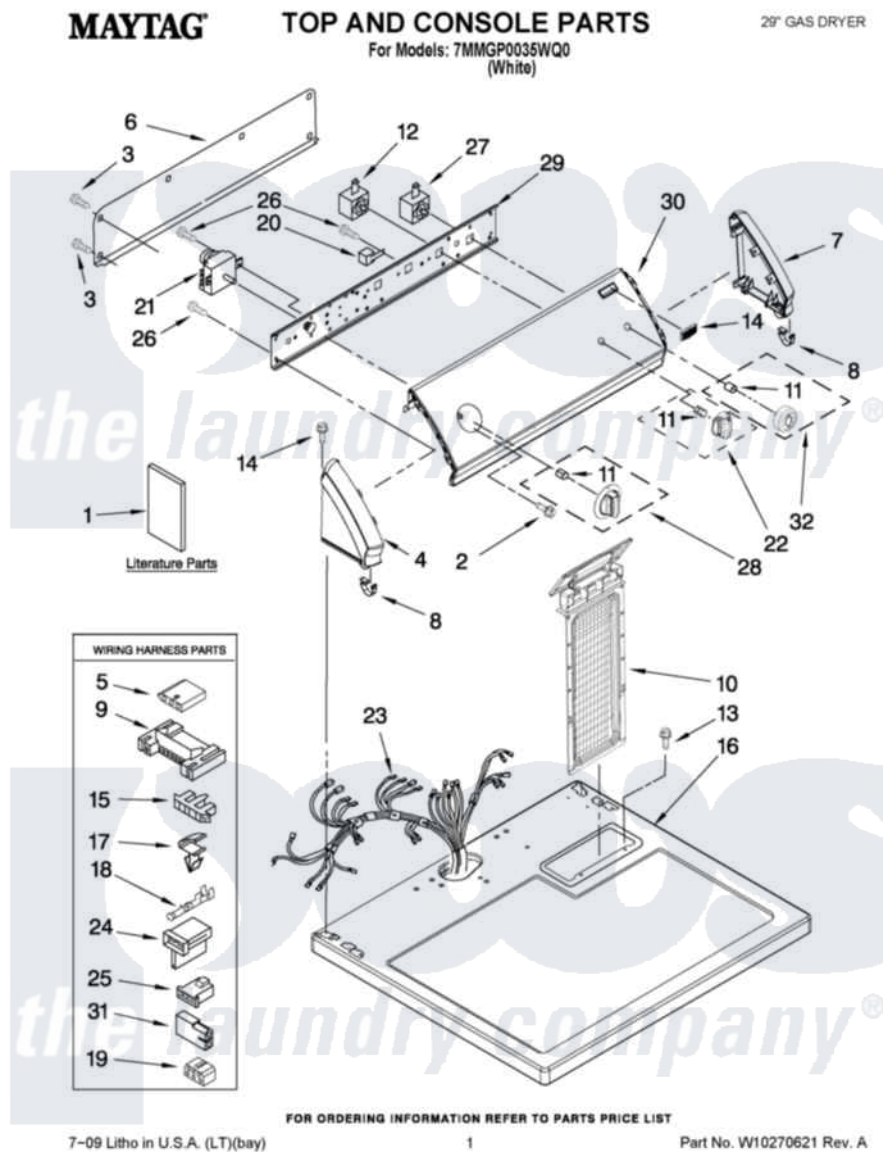

Maytag 7MMGP0035WQ0 01 - TOP AND CONSOLE PARTS

Maytag Residential Maytag 7MMGP0035WQ0 Dryer Parts Parts Diagram 01 - TOP AND CONSOLE PARTS
 Click on the part number to view part

Item	Original Part Number	Replaced By	Status	Part Description
1	W10118198		Not Available	Instructions, Installation
"	W10246604		Not Available	SHEET, CYCLE FEATURE
"	W10185979			Wiring Diagram Cycle Feature
2	8533951	3400859		Screw, Grounding
3	693995			Screw, Hex Head
4	8559502			Cap, End
5	3936144			Do-It-Yourself Repair Manuals
6	8274261			Do-It-Yourself Repair Manuals
7	8559501			Cap, End
8	8312709			Clip-Console
9	3395683			Receptacle, Multi-Terminal
10	8559786			Screen, Lint
11	8536939			Clip, Knob
12	3405152			Switch, Wrinkle Shield
13	688983	487240		Screw, For Mtg. Service Capacitor
14	W10153170			Medallion Cabinet

15	3397269		Connector, Timer
16	8559800	8563663	Top
17	3394427		Clip-Harness
18	94614		Terminal
19	3347243		Block, Disconnect
20	694419		Mini-Buzzer
21	W10185969		Timer Assembly, 60 Hz
22	3956788		Knob, Control
23	W10111050		Harness, Wiring
24	3403499		Connector, 2-Postion
25	3403498		Connector, 3-Position
26	8533971	90767	Screw, 8A X 3/8 HeX Washer Head Tapping
27	3977456		Switch, Push-To-Start
28	8571409		Timer Knob Assembly
29	8559772		Bracket, Control
30	W10244063		Panel, Control
31	717252		Receptacle, Terminal
32	3956790		Knob, Push-To-Start