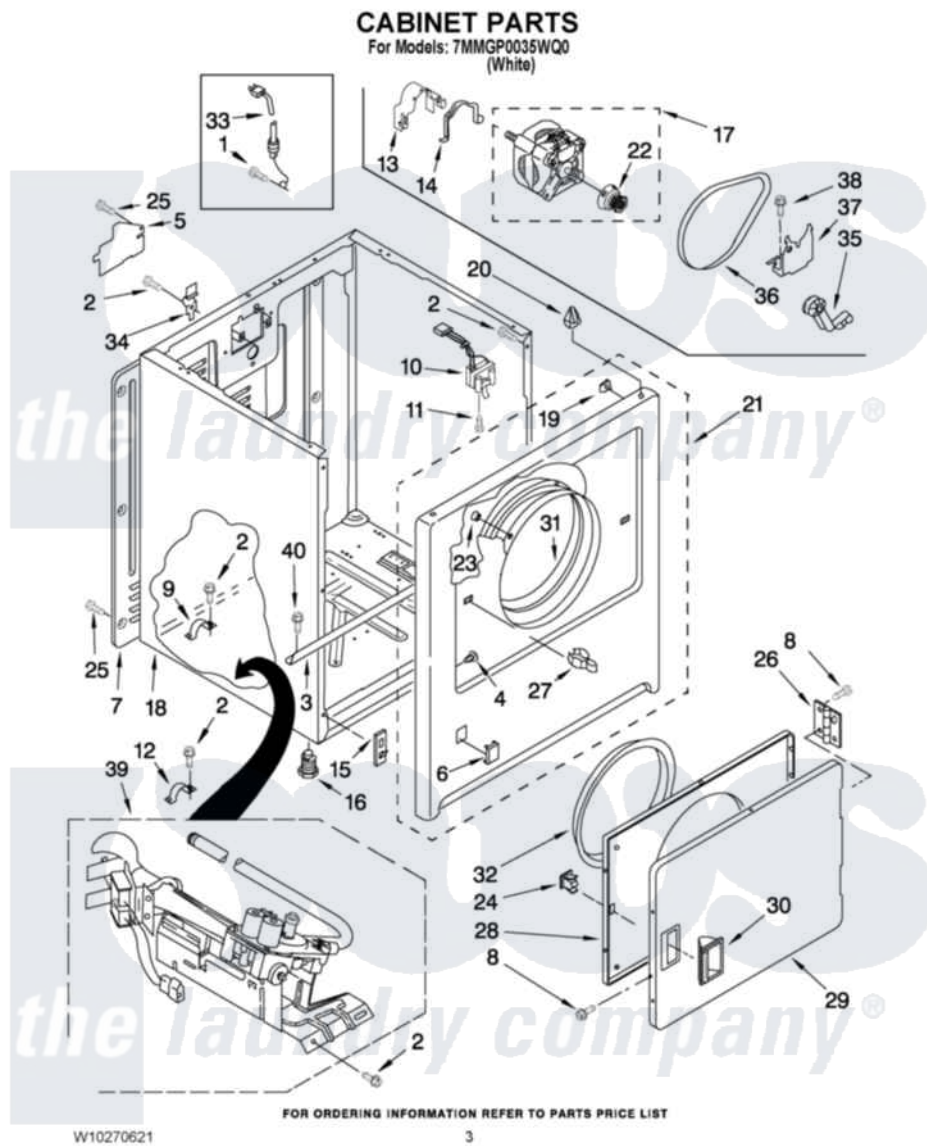

Maytag 7MMGP0035WQ0 02 - CABINET PARTS

Maytag Residential Maytag 7MMGP0035WQ0 Dryer Parts Parts Diagram 02 - CABINET PARTS
Click on the part number to view part

Item	Original Part Number	Replaced By	Status	Part Description
1	8533974	4331106		Screw, No.10-32 X 7/16
2	343641	681414		Screw, 10AB X 1/2
3	8541400			Bracket, Cabinet
4	3404413			Plug, Hinge Hole
5	3396795			Cover, Terminal Block
6	3394975			Plug, Front Panel
7	3396807	280040		Panel-Rear
8	342055	488627		Screw
9	341029			Clamp, Pipe Door Spring
10	3406104	3406105		Door Switch Assembly
11	697773	3395530		Screw
12	3980175			Clamp, Elbow
13	3404162			Clamp, Motor
14	W10121316			Plug, Multivent
15	3394083			Clip, Front Panel
16	3392100	49621		Feet-Leveling

"	279810		Foot-Optional
17	8066206	279827	Motor-Drive
18	8530603	8533643	Cabinet
19	98234		Clip, U-Bend
20	690363	18776	Lock, Front Top
21	3403574	279846	Panel
22	8066184		Pulley, Motor
23	685203	279220	Clip
24	690081	279570	Latch
25	693995		Screw, Hex Head
26	3405514	W10362431	Hinge And Pin Assembly
27	696144	279570	Latch
28	3403371		Door, Inner
29	3403361		Door Front
30	8559779		Handle, Door
31	8066124	279264	Air Channel Box
32	3405245		5/16-18 X 3/4
33	344020	3401402	Cord, Power
34	8066217		Hinge, Top
35	691366		Idler And Pulley Assembly
36	W10131364	341241	Belt
37	348780		Base, Motor
38	3400500		Bolt, 3405245 5/16-18 X 3/4
39	8318272	W10465748	Burner-Gas
40	3390631		Screw, 10-16 X 3/8