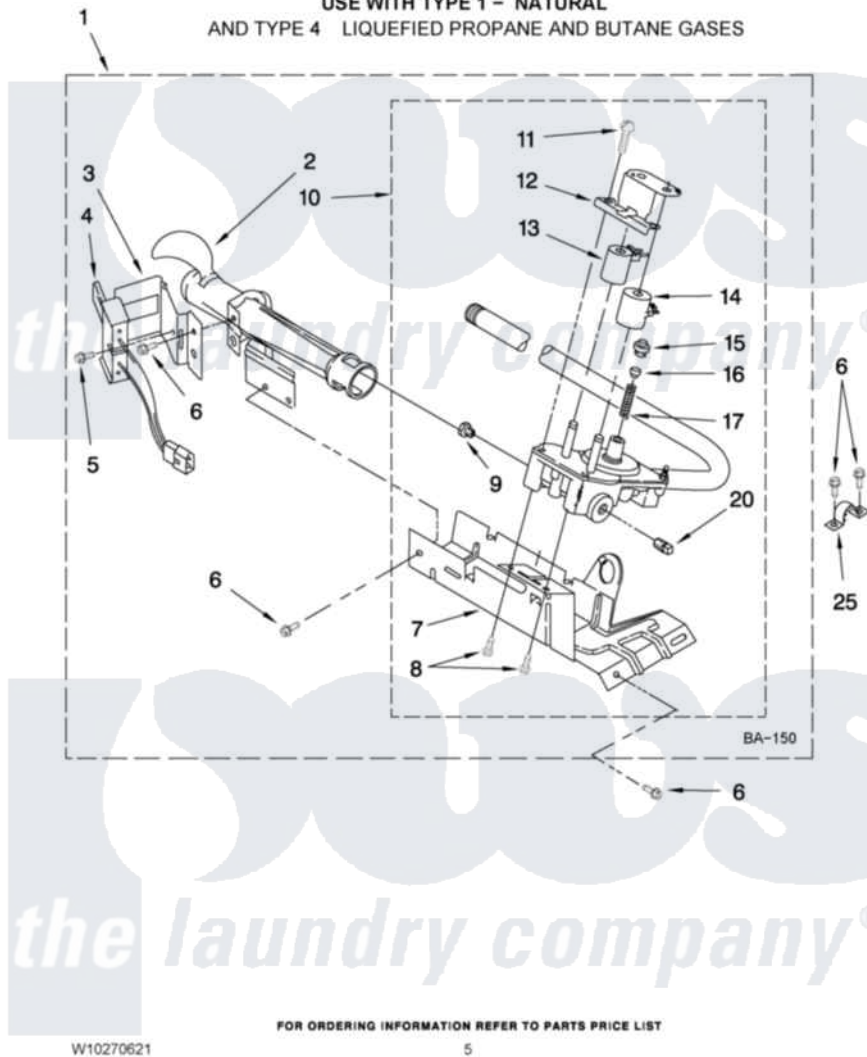

Maytag 7MMGP0035WQ0 03 - 8318272 BURNER ASSEMBLY

8318272 BURNER ASSEMBLY

For Models: 7MMGP0035WQ0
(White)

USE WITH TYPE 1 - NATURAL
AND TYPE 4 LIQUEFIED PROPANE AND BUTANE GASES

FOR ORDERING INFORMATION REFER TO PARTS PRICE LIST

W10270621

5

Maytag Residential Maytag 7MMGP0035WQ0 Dryer Parts Parts Diagram 03 - 8318272 BURNER ASSEMBLY
Click on the part number to view part

Item	Original Part Number	Replaced By	Status	Part Description
1	8318272	W10465748		Burner-Gas
2	688617	693140		Burner
3	694298			Bracket, Ignitor
4	686590	279311		Ignitor
5	3393909			Screw, 8-32 X 7/8
6	343641	681414		Screw, 10AB X 1/2
7	693986			Base, Burner
8	3387057			Screw, 10-16 X 1/2 Orifice, Burner
9	234826			Orifice, Burner Type 1
"	229742			Orifice, Burner
"	234868			Orifice, Burner
10	8318277	W10337269		Valve-Gas
11	694421			Screw, Bracket Mounting
12	694538			Bracket, Shunt
13	694540			Coil, 60 Hz
14	694539			Coil, 60 Hz

15	694424		Leak, Limiter
16	694423		Screw, Regulator Adjustment
17	694422		Spring, Regulator
20	239822	W10295523	Plug, Pipe
25	341029		Clamp, Pipe Door Spring
NI	694572	49572A	Conversion Kit To Type L.p.g.f