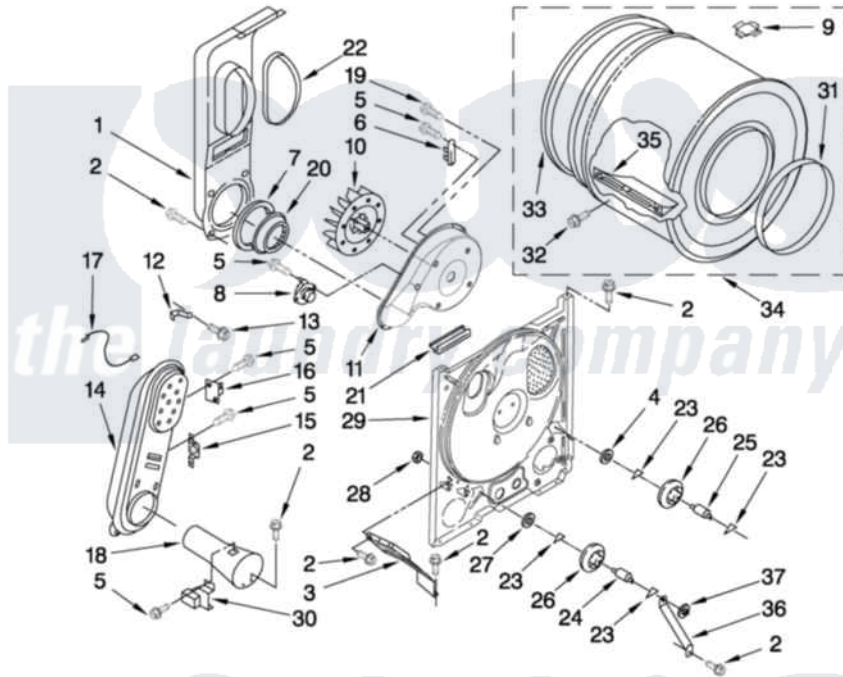

Maytag 7MMGP0035WQ0 04 - BULKHEAD PARTS

BULKHEAD PARTS

For Models: 7MMGP0035WQ0
(White)

W10270621

7

FOR ORDERING INFORMATION REFER TO PARTS PRICE LIST

Maytag [Residential Maytag 7MMGP0035WQ0 Dryer Parts](#) Parts Diagram 04 - BULKHEAD PARTS
Click on the part number to view part

Item	Original Part Number	Replaced By	Status	Part Description
1	694283	279505		Chute
2	343641	681414		Screw, 10AB X 1/2
3	3406022			Bracket, Bulkhead
4	3388703			Washer, Support
5	90767			Screw, 8A X 3/8 HeX Washer Head Tapping
6	3392519			Thermal Limiter
7	347139			Seal, Lint Chute
8	3387134			Thermostat, Internal-Bias
9	8066086			Plug, Drum Hole
10	694089			Wheel, Blower
11	8577230			Housing, Blower
12	3398161			CLIP
13	489463			Screw, 8-18 X 1/16
14	8530285	279980		Box
15	3403140			Thermostat, High-Limit 205F
16	280010			Kit, Thermal Cut-Off

17	3401707		Jumper, Tco-High Limit
18	8066048		Funnel, Burner
19	3390647	488729	Screw
20	696302		Shield, Exhaust
21	3392247	686889	Pad
22	339956		Seal, Air Duct To Bulkhead
23	690997		Washer, Thrust
24	3399506	W10359270	Shaft, Drum Roller Threads
25	3399507	W10359269	Shaft, Drum Roller Threads
26	3397590	349241T	Support
27	348197		Washer, Support
28	3359452		Nut, Lock
29	8529955	279793	Bulkhead
30	338906		Radiant, Sensor
31	3394509		Ring, Bearing
32	W10219342		Screw, Baffle Mounting
33	8066085	239087	Seal
34	3396777	697760	Drum
35	342847		Baffle, Drum
36	3976435		Bracket, Support
37	90296		Nut, Push On