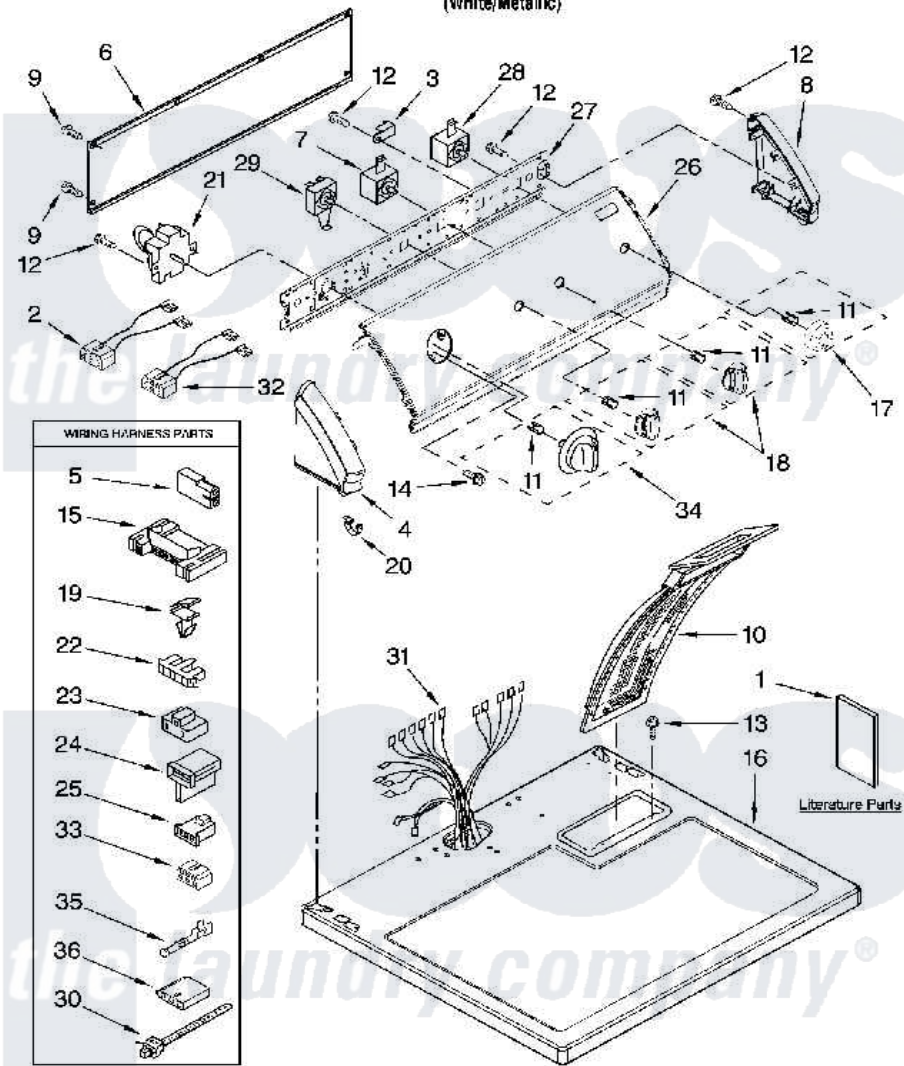

Maytag 7MMGP0070VM0 01 - TOP AND CONSOLE PARTS

MAYTAG™

TOP AND CONSOLE PARTS

29" GAS DRYER

For Model: 7MMGP0070VM0
(White/Metallic)

1 08 Litho in U.S.A. (LAN)

1

Part No. W10186657 Rev. A

Maytag [Residential Maytag 7MMGP0070VM0 Dryer Parts](#) Parts Diagram 01 - TOP AND CONSOLE PARTS

[Click on the part number to view part](#)

Item	Original Part Number	Replaced By	Status	Part Description
1	W10118198		Not Available	Instructions, Installation
"	8578217		Not Available	Wiring Diagram
"	W10155425		Not Available	Sheet, Cycle Feature
2	3401695			Wire, Jumper Buzzer
3	694419			Mini-Buzzer
4	W10128464			Cap, End
5	717252			Receptacle, Terminal
6	8274261			Do-It-Yourself Repair Manuals
7	3399639			Switch, Rotary Temperature
8	W10128463			Cap, End
9	693995			Screw, Hex Head
10	8559787			Screen, Lint
11	8536939			Clip, Knob
12	8533971	90767		Screw, 8A X 3/8 HeX Washer Head Tapping
13	688983	487240		Screw, For Mtg. Service Capacitor

14	8533951	3400859	Screw, Grounding
15	3395683		Receptacle, Multi-Terminal
16	8559800	8563663	Top
17	3956790		Knob, Push-To-Start
18	3956788		Knob, Control
19	3394427		Clip-Harness
20	W10129041		Clip, Console
21	8299765		Timer Assembly
22	3397269		Connector, Timer
23	3401144		Connector
24	3403499		Connector, 2-Postion
25	3403498		Connector, 3-Position
26	W10155415		Panel Control
27	8559772		Bracket, Control
28	3398094		Switch, Push To Start
29	3405152		Switch, Wrinkle Shield
30	3391249		Cable Tie, Push Mount
31	8299878		Harness, Wiring
32	3396029	8539893	Wire, Jumper
33	3347243		Block, Disconnect
34	8571409		Timer Knob Assembly
35	94614		Terminal
36	3936144		Do-It-Yourself Repair Manuals