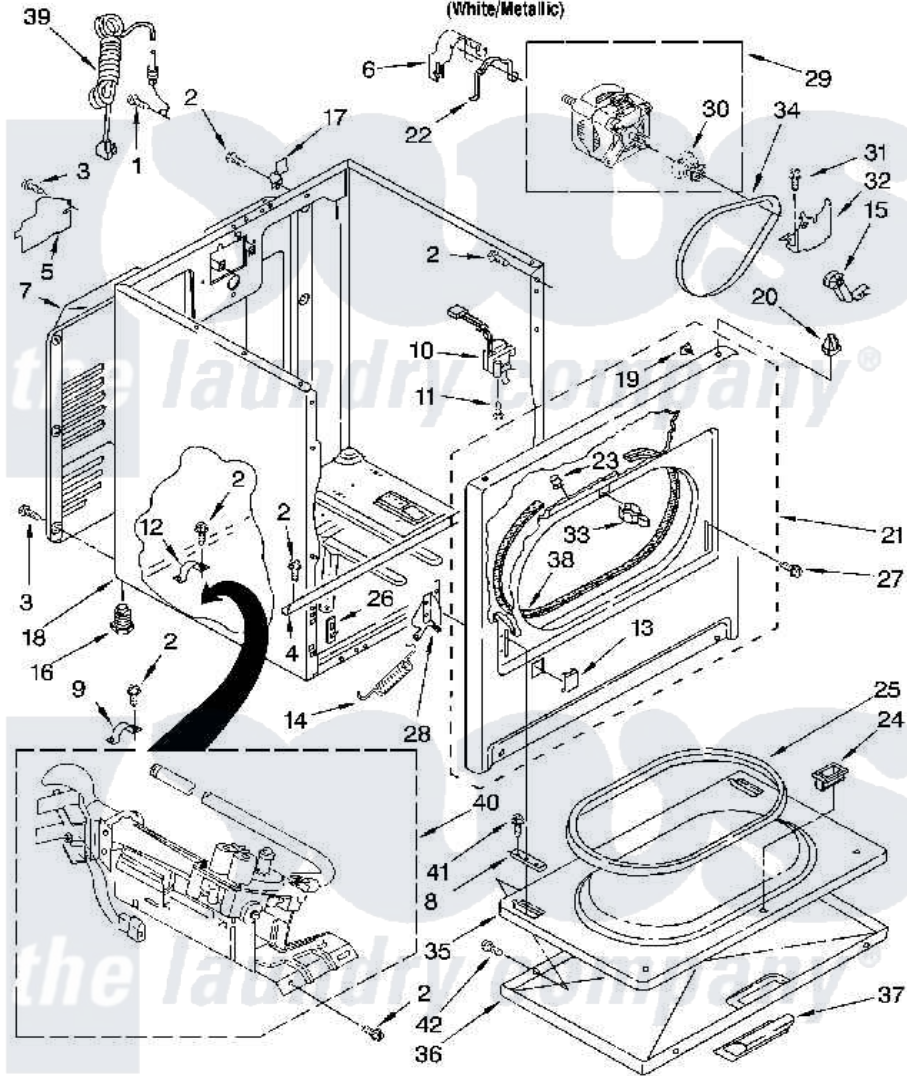

Maytag 7MMGP0070VM0 02 - CABINET PARTS

CABINET PARTS

For Model: 7MMGP0070VM0
(White/Metallic)

W10186657

3

Maytag [Residential Maytag 7MMGP0070VM0 Dryer Parts](#) Parts Diagram 02 - CABINET PARTS

[Click on the part number to view part](#)

Item	Original Part Number	Replaced By	Status	Part Description
1	697776	4331106		Screw, No.10-32 X 7/16
2	343641	681414		Screw, 10AB X 1/2
3	693995			Screw, Hex Head
4	8541400			Bracket, Cabinet
5	3396795			Cover, Terminal Block
6	3404162			Clamp, Motor
7	3396805	280043		Panel-Rear
8	337189			Clip, Hinge
9	3980175			Clamp, Elbow
10	3406109	3406107		Door Switch Assembly
11	697773	3395530		Screw
12	341029			Clamp, Pipe Door Spring
13	3394975			Plug, Front Panel
14	W10041960			Spring, Door
15	691366			Idler And Pulley Assembly
16	3392100	49621		Feet-Leveling

"	279810		Foot-Optional
17	8066217		Hinge, Top
18	8530603	8533643	Cabinet
19	98234		Clip, U-Bend
20	690363	18776	Lock, Front Top
21	8563641		Panel Front
22	660658		Clamp, Motor Mounting 343481 685441
23	685203	279220	Clip
24	3389441		Door Catch Assembly
25	3390731		Seal, Door
26	3394083		Clip, Front Panel
27	342043	486146	Screw
28	8066056		Hinge, Door
"	8066057		Hinge, Door
29	8066206	279827	Motor-Drive
30	8066184		Pulley, Motor
31	3400500		Bolt, 3405245 5/16-18 X 3/4
32	348780		Base, Motor
33	696144	279570	Latch
34	W10131364	341241	Belt
35	695737		Door, Rear
36	3393549		Door, Front
37	8559777		Handle, Door
38	3406129		Seal And Bearing Assembly
39	344020	3401402	Cord, Power
40	8318272	W10465748	Burner-Gas
41	694091		Trim, Side Right Hand
42	3357011	308685	Side Trim)