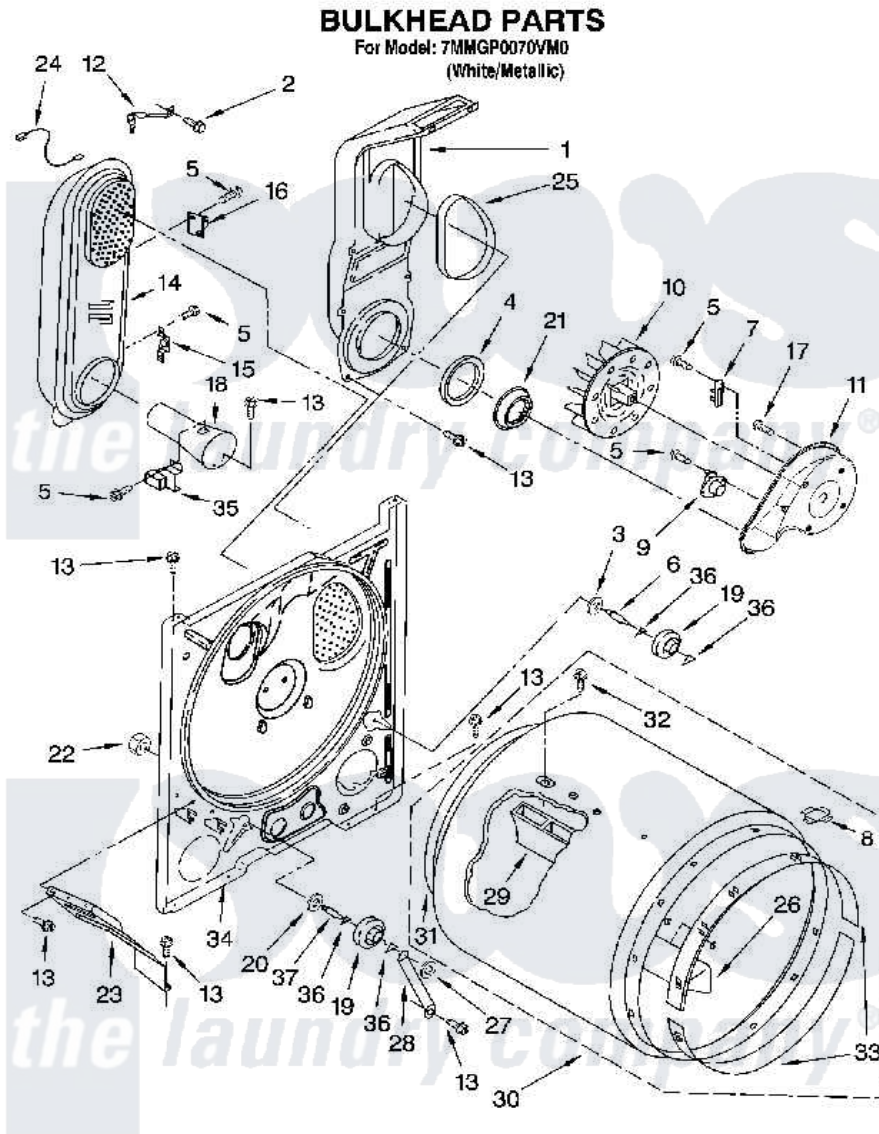

# Maytag 7MMGP0070VM0 03 - BULKHEAD PARTS

W10186657

5

Maytag [Residential Maytag 7MMGP0070VM0 Dryer Parts](#) Parts Diagram 03 - BULKHEAD PARTS  
 Click on the part number to view part

Item	Original Part Number	Replaced By	Status	Part Description
1	<a href="#">348368</a>			Lint Chute Assembly
2	<a href="#">489463</a>			Screw, 8-18 X 1/16
3	<a href="#">3388703</a>			Washer, Support
4	<a href="#">347139</a>			Seal, Lint Chute
5	<a href="#">90767</a>			Screw, 8A X 3/8 HeX Washer Head Tapping
6	3399507	<a href="#">W10359269</a>		Shaft, Drum Roller Threads
7	<a href="#">3392519</a>			Thermal Limiter
8	<a href="#">8066086</a>			Plug, Drum Hole
9	<a href="#">3387134</a>			Thermostat, Internal-Bias
10	<a href="#">694089</a>			Wheel, Blower
11	<a href="#">8577230</a>			Housing, Blower
12	3398161			CLIP
13	343641	<a href="#">681414</a>		Screw, 10AB X 1/2
14	8530285	<a href="#">279980</a>		Box
15	<a href="#">3403140</a>			Thermostat, High-Limit 205F
16	<a href="#">280010</a>			Kit, Thermal Cut-Off

17	3390647	<a href="#">488729</a>	Screw
18	<a href="#">8066049</a>		Funnel, Burner Light
19	3397590	<a href="#">349241T</a>	Support
20	<a href="#">348197</a>		Washer, Support
21	<a href="#">696302</a>		Shield, Exhaust
22	<a href="#">3359452</a>		Nut, Lock
23	<a href="#">3406022</a>		Bracket, Bulkhead
24	<a href="#">3401707</a>		Jumper, Tco-High Limit
25	<a href="#">339956</a>		Seal, Air Duct To Bulkhead
26	<a href="#">3403636</a>		Baffle, Drum
27	<a href="#">90296</a>		Nut, Push On
28	<a href="#">3976434</a>		Bracket, Support Shaft
29	<a href="#">692490</a>		Baffle, Drum
30	<a href="#">695587</a>		Drum Assembly
31	3406130	<a href="#">279857</a>	Seal
32	<a href="#">W10109200</a>		Screw, Baffle Mounting
33	692526	<a href="#">279441</a>	BeaRng-Rng
34	<a href="#">3403410</a>		Bulkhead
35	<a href="#">338906</a>		Radiant, Sensor
36	<a href="#">690997</a>		Washer, Thrust
37	3399506	<a href="#">W10359270</a>	Shaft, Drum Roller Threads