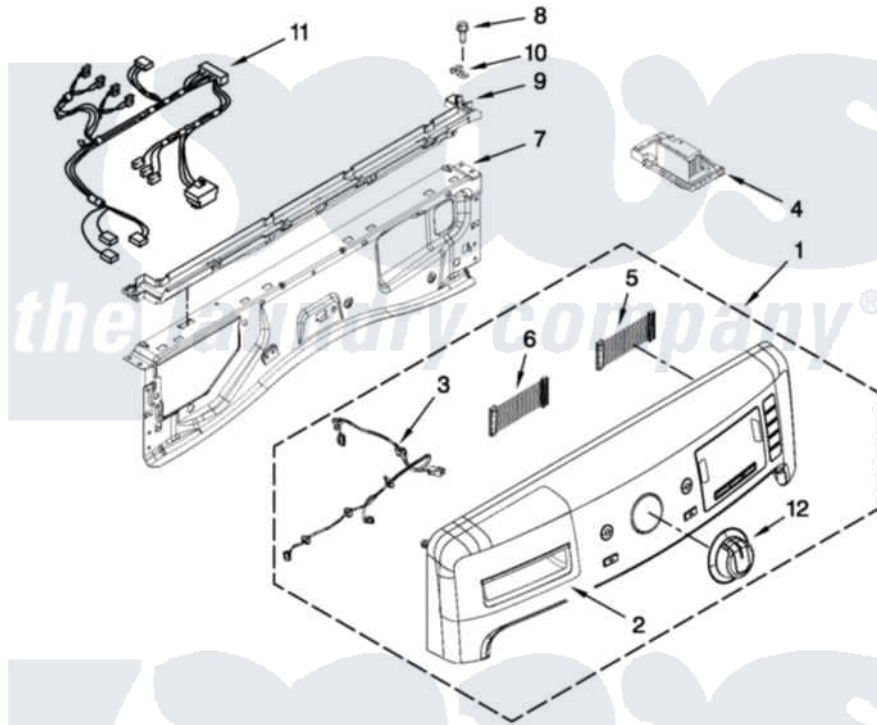

Maytag 7MMHW7000YG0 03 - CONTROL PANEL PARTS

CONTROL PANEL PARTS

For Models: 7MMHW7000YW0, 7MMHW7000YG0
(White) (Cosmetallic)

FOR ORDERING INFORMATION REFER TO PARTS PRICE LIST

4

W10483897

Maytag [Residential Maytag 7MMHW7000YG0 Washer Parts](#) Parts Diagram 03 - CONTROL PANEL PARTS

[Click on the part number to view part](#)

| Item | Original Part Number | Replaced By | Status | Part Description |
|------|---------------------------|-------------|---------------|----------------------------|
| 1 | W10387856 | | | Console Asssembly |
| " | W10387859 | | | Console Asssembly |
| 2 | W10281852 | | | Handle, Dispenser Drawer |
| " | W10315748 | | | Handle, Dispenser Drawer |
| 3 | W10271988 | | | Harness, Main UI |
| 4 | W10410762 | | | Control Unit, Central |
| 5 | W10309986 | | | Cable, Jumper |
| 6 | W10309987 | | | Cable, Jumper |
| 7 | W10208197 | | | Bracket, Console |
| 8 | W10142290 | | | Screw, 8-18 X 5/16 |
| 9 | W10317570 | | | Water Channel |
| 10 | W10317566 | | | Spring, Clip Water Channel |
| 11 | W10271980 | | | Harness, Wiring |
| 12 | W10370392 | | Not Available | KNOB, CONTROL |