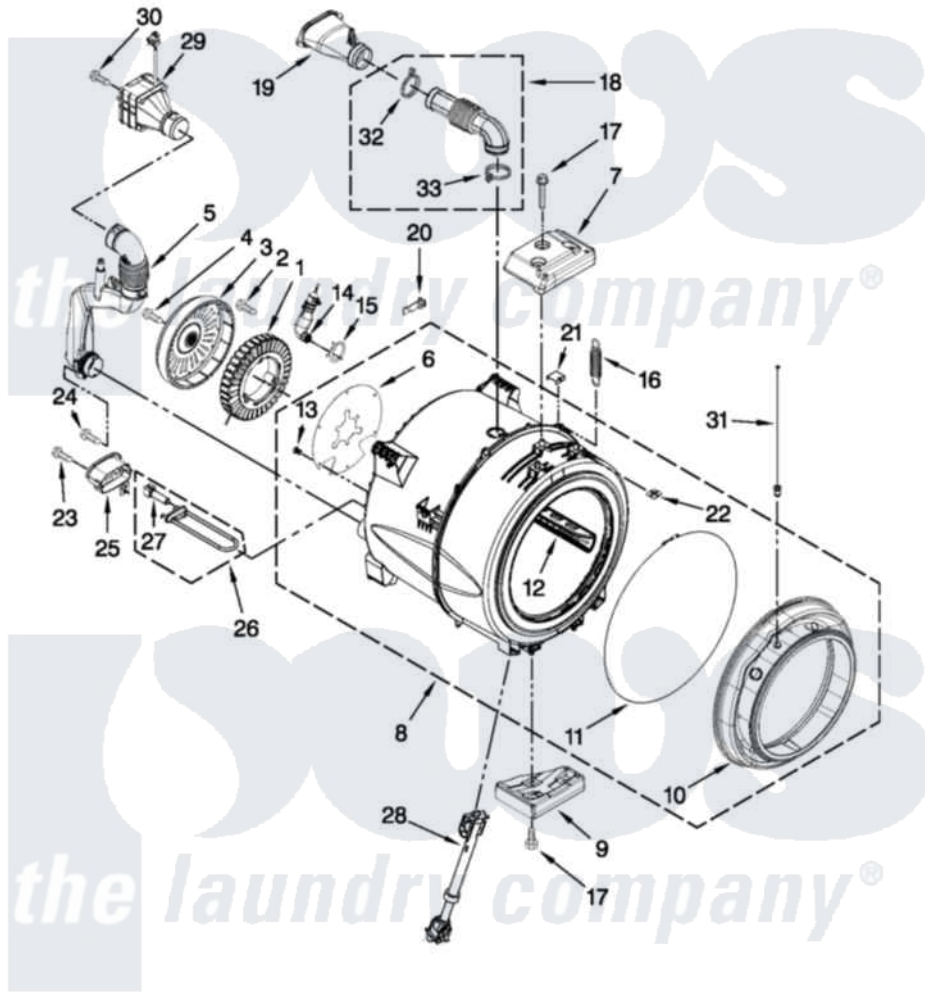

Maytag 7MMHW7000YG0 05 - TUB AND BASKET PARTS

TUB AND BASKET PARTS

For Models: 7MMHW7000YW0, 7MMHW7000YG0
(White) (Cosmetallic)

FOR ORDERING INFORMATION REFER TO PARTS PRICE LIST

W10483897

7

Maytag [Residential Maytag 7MMHW7000YG0 Washer Parts](#) Parts Diagram 05 - TUB AND BASKET PARTS
Click on the part number to view part

Item	Original Part Number	Replaced By	Status	Part Description
1	W10213978	W10365754		Stator
2	W10253476			Screw, Stator Mounting
3	W10213980	W10365755		Rotor
4	W10253477			Screw, Rotor Mounting
5	W10261582			Pipe, Ventilation Assembly
6	W10267637			Shield, Motor
7	W10253014			Counterweight, Top
8	W10355147	W10409998		Tub-Outer
9	W10237535			Counterweight, Bottom
10	W10237499			Bellow
11	W10237502			Retainer, Bellow To Tub
12	W10292810			Baffle, Tub
13	W10273613			Retainer, Push In
14	W10260500			Airtrap Assembly
15	371499			Clamp, Hose
16	W10312146	W10365760		Spring

17	W10261496		Screw, Counterweight
18	W10352811		Vent-Hose Coupling Assembly
19	W10352818		Vent Tube And Cover
20	W10316388		Clip, Harness Diverter
21	8540092		Clamp, Tub
22	8540072	8182512	Nut, Push-In
23	9740848		Screw, Mixing Valve Mounting
24	W10306501		Screw, M4.1-1.8 X 16.5C
25	W10318155		Shield, Heater
26	W10253993	8182666	Element, Heating
27	8181705		Ntc
28	W10312625		Shock Absorber
29	W10434964		Fan, Ventilation Assembly
30	W10305097		Screw, M4.1-1.8 X 57
31	W10272847		Light, Led Assembly
32	W10273034		Clamp, Vent Hose
33	W10353599		Clamp, Hose