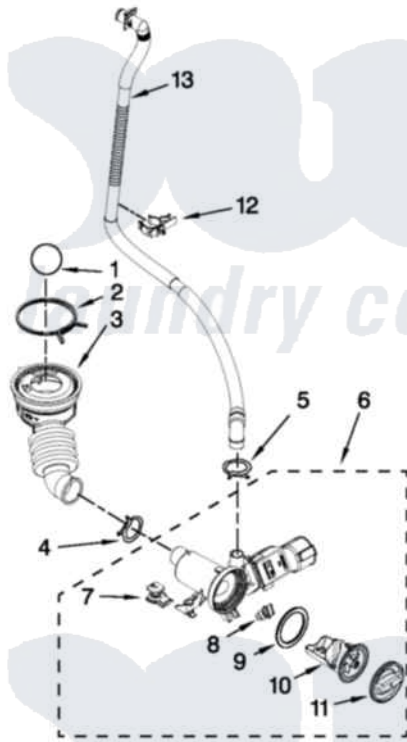

PUMP PARTS

For Models: 7MMHW7000YW0, 7MMHW7000YG0
(White) (Cosmetallic)

FOR ORDERING INFORMATION REFER TO PARTS PRICE LIST

W10483897

9

Maytag [Residential Maytag 7MMHW7000YW0 Washer Parts](#) Parts Diagram 06 - PUMP PARTS
Click on the part number to view part

Item	Original Part Number	Replaced By	Status	Part Description
1	W10003330	W10121657		Ball
2	8181734	696392		Hose Clamp
3	W10241029			Hose, Tub To Pump
4	W10273036			Clamp, Hose
5	356138			Clamp, Hose
6	W10454196			Pump
7	W10338326			Grommet, Damper
8	8182816			Grommet, Damper
9	8181736			Seal, Filter Cap
10	W10241027			Filter, Pump
11	W10338322			Cap, Filter
12	W10441646			Retainer, Drain Hose
13	W10267642			Drain Hose