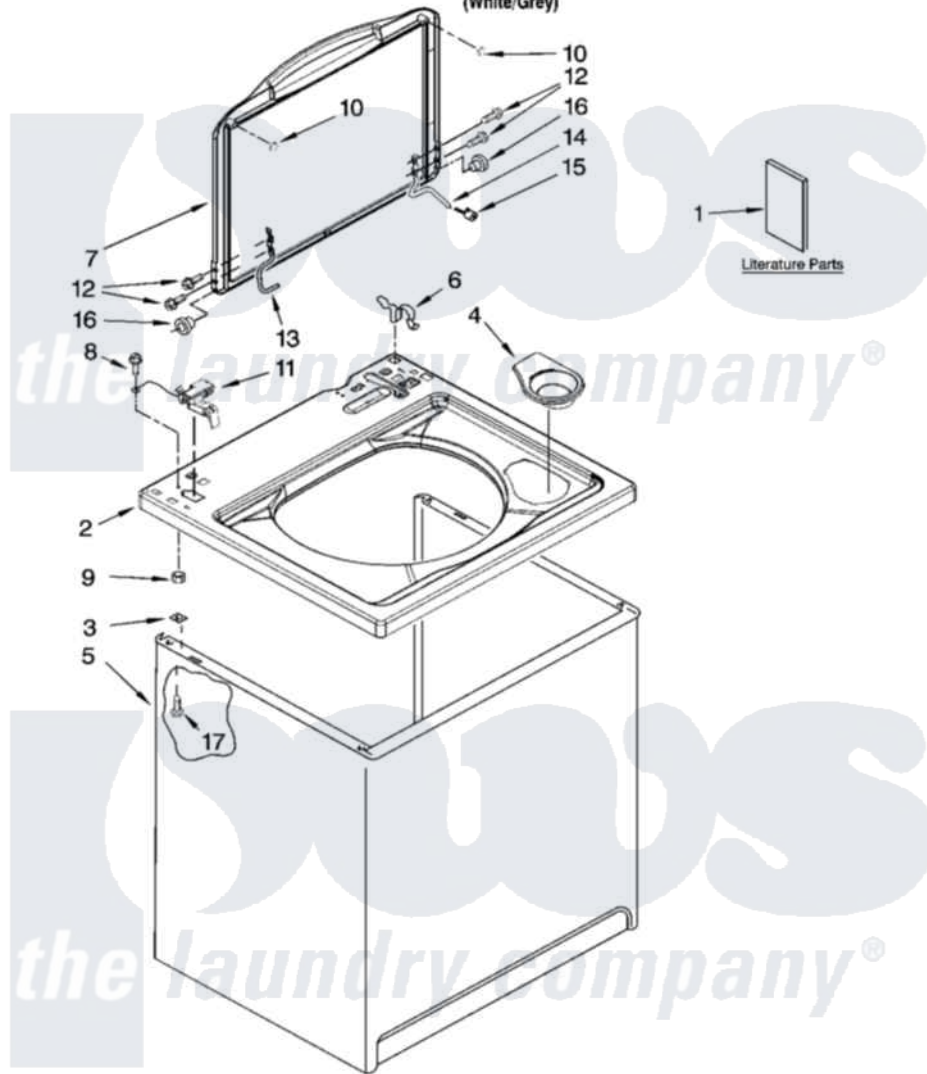

Maytag 7MMMS0100VW0 01 - TOP AND CABINET PARTS

MAYTAG

TOP AND CABINET PARTS

For Model: 7MMMS0100VW0
(White/Grey)

AUTOMATIC
WASHER

3-08 Litho in U.S.A. (drd)

1

Part No. W10184859 Rev. A

Maytag [Residential Maytag 7MMMS0100VW0 Washer Parts](#) Parts Diagram 01 - TOP AND CABINET PARTS

[Click on the part number to view part](#)

Item	Original Part Number	Replaced By	Status	Part Description
1	W10155421		Not Available	Feature Sheet
"	W10096821		Not Available	Use & Care Guide
"	W10155424		Not Available	Energy Guide (Mexico)
"	W10183676		Not Available	Wiring Diagram
2	8543488			Top
3	62750			Spacer, Cabinet To Top (4)
4	8565967			Dispenser, Bleach
5	63424			Cabinet
6	62780			Clip, Top And Cabinet And Rear Panel
7	W10168897			Lid Assembly
8	3351614			Screw, Gearcase Cover Mounting
9	8533959	680762		Nut
10	W10181289			Bumper, Lid
11	8318084			Switch, Lid
12	W10119828			Screw, Lid Hinge Mounting

13	8559336	W10225136	Hinge 7 Pad Assembly
14	54583		Hinge, Lid
15	19119		Bumper, Lid Hinge
16	8319539		Bearing, Lid Hinge
17	3390631		Screw, 10-16 X 3/8