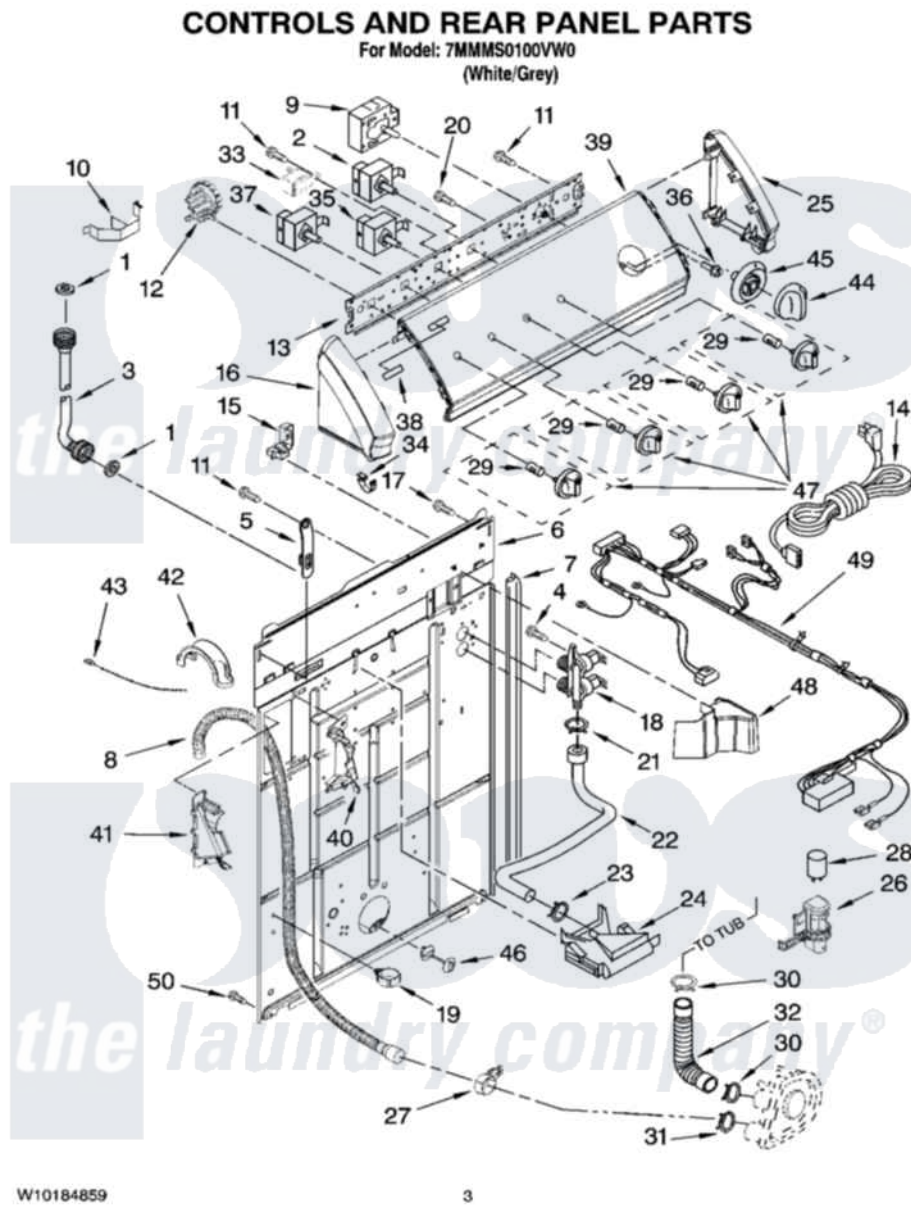

Maytag 7MMMS0100VW0 02 - CONTROLS AND REAR PANEL PARTS

W10184859

3

Maytag Residential Maytag 7MMMS0100VW0 Washer Parts Diagram 02 - CONTROLS AND REAR PANEL PARTS

[Click on the part number to view part](#)

Item	Original Part Number	Replaced By	Status	Part Description
1	3976300	16123		Washer Inlet-Hose Miscellaneous Parts Must be Ordered Separately.
2	3949187	W10168262		Switch, Rotary
3	8571377	89503		Hose-Inlet
"	8571378	89503		Hose-Inlet
4	9740848			Screw, Mixing Valve Mounting
5	8568314			Strap, Console
6	8318015			Panel, Rear
7	62747			Pad, Rear Panel
8	W10122138	W10096921		Drain Hose Assembly
9	3951702			Timer, Control
10	8055003			Clip, Harness And Pressure Switch
11	90767			Screw, 8A X 3/8 HeX Washer Head Tapping
12	8577842	W10339250		Switch-WL

13	8559504	W10392396	Bracket
14	W10115689		Cord, Power
15	3952821	285777	Relief-Str
16	W10128464		Cap, End
17	3351614		Screw, Gearcase Cover Mounting
18	3952164	285805	Valve-Inlet
19	8541667		Clamp, Hose
20	3400073		Screw, Ground
21	301958	596669	Clamp, Manifold
22	8541607	3357328	Hose, Vacuum Break
23	370450	596669	Clamp, Manifold
24	387606	3360977	Break-Vac
25	W10128463		Cap, End
26	8318046		Clip, Capacitor
27	8541668		Clamp, Hose
28	8572717		Capacitor, Motor Start
29	8536939		Clip, Knob
30	3363366	616099	Clamp
31	8317496	285655	Clamp, Hose
32	3951449	285871	Hose
33	694419		Mini-Buzzer
34	W10129041		Clip, Console
35	3949180	W10168257	Switch, Rotary
36	3400818		Screw, Timer Mounting
37	3950347		Switch, Water Temperature
38	W10112569	W10203949	Medallion
39	W10155427		Panel, Console
40	8541669		Bucket, Drain Hose
41	8541658		Bucket, Drain Hose
42	8577378		U-Bend, Drain Hose
43	3347868	W10339879	Tie, Cable
44	3956786		Knob, Timer
45	8559524		Dial, Timer
46	8519200		Support, Rear Panel
47	3956788		Knob, Control
48	8314879		Shield, Inlet Valve
49	W10152822		Harness, Wiring
50	62863	3390631	Screw, 10-16 X 3/8