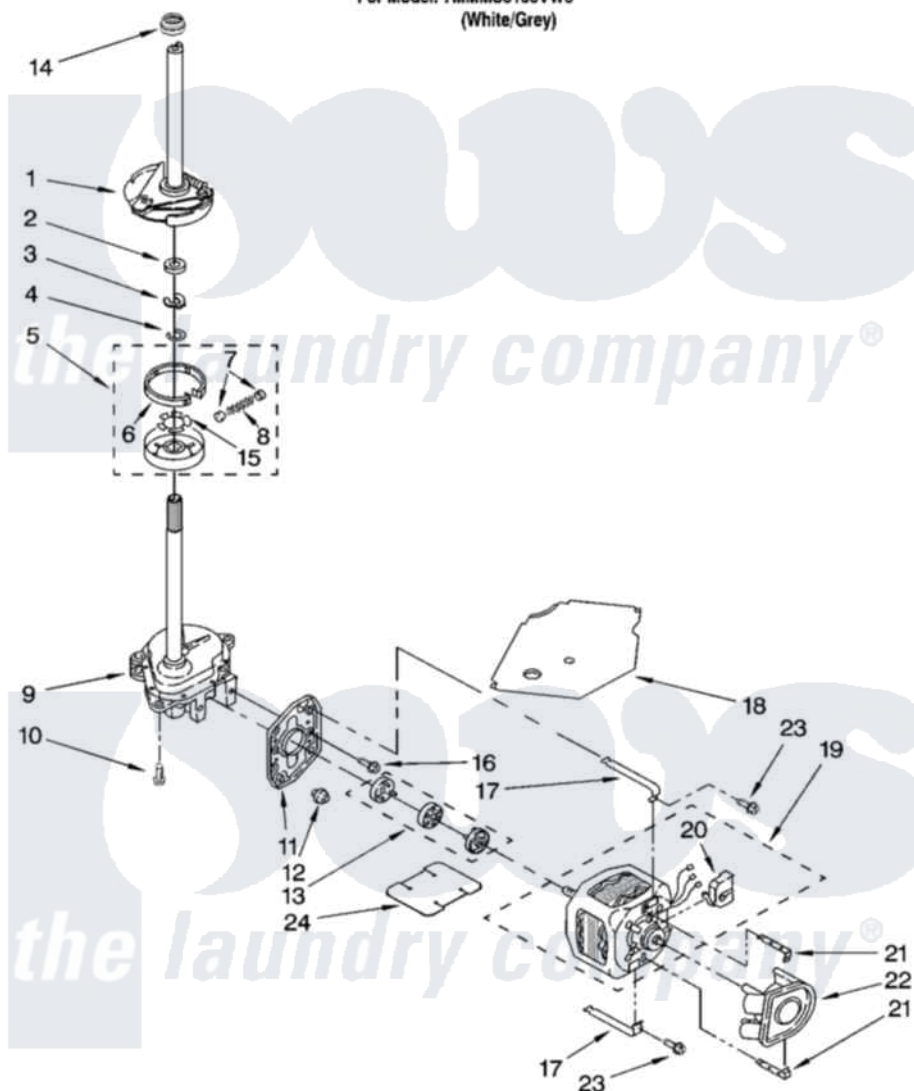

Maytag 7MMMS0100VW0 04 - BRAKE, CLUTCH, GEARCASE, MOTOR AND PUMP PARTS

BRAKE, CLUTCH, GEARCASE, MOTOR AND PUMP PARTS

For Model: 7MMMS0100VW0
(White/Grey)

W10184859

7

Maytag [Residential Maytag 7MMMS0100VW0 Washer Parts](#) Parts Diagram 04 - BRAKE, CLUTCH, GEARCASE, MOTOR AND PUMP PARTS

[Click on the part number to view part](#)

Item	Original Part Number	Replaced By	Status	Part Description
1	388952	285792		Basketdrive
2	63292			Washer, Spin Tube Thrust
3	62697	W10080230		Ring, Spin Tube Support
4	63283	285353		Ring
5	3951311	285785		Clutch
6	3951308	285790		Lining
7	62646			Cap, Clutch Spring
8	3946792			Spring And Damper Assembly
9	8532118	3360629		Gearcase
10	3357334	3400516		Screw Anti-Rattle
11	62611			Plate, Motor Mount To Gearcase
12	62691			Grommet, Motor
13	3978849	285852A		Coupling
14	8577374			Seal, Centerpost

15	3355454		Clip, Main Drive
16	3400516		Screw Anti-Rattle
17	W10086010		Retainer, Motor
18	3362089		Shield, Tub To Motor
19	8528157	661600	Motor, Main Drive
20	3952056		Switch, Main Drive Motor
21	8546127		Retainer, Pump
22	3363394		Pump
23	3387485	273556	Screw, 10-16 X 5/8
24	8316060		Shield, Tub To Motor