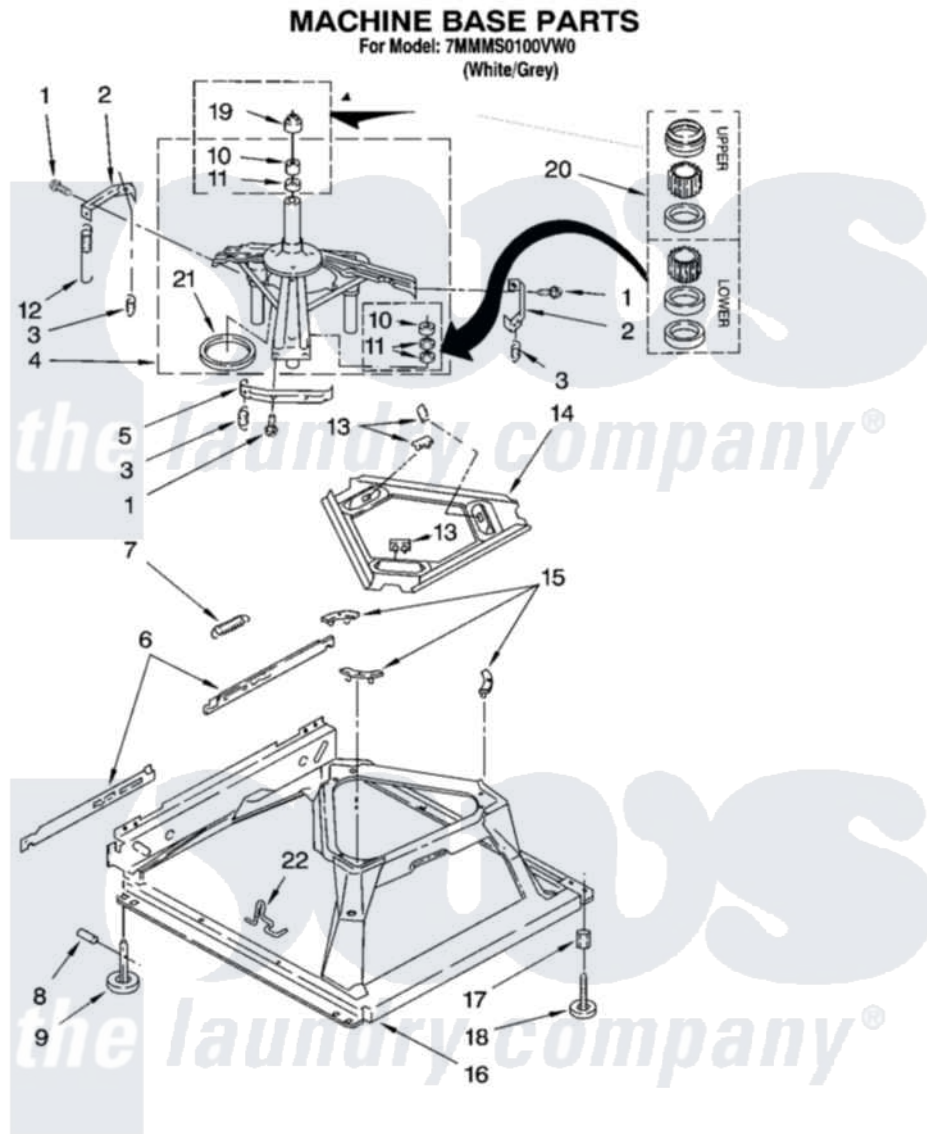

Maytag 7MMMS0100VW0 05 - MACHINE BASE PARTS

8

W10184859

Maytag [Residential Maytag 7MMMS0100VW0 Washer Parts](#) Parts Diagram 05 - MACHINE BASE PARTS
Click on the part number to view part

Item	Original Part Number	Replaced By	Status	Part Description
1	3400076			Screw, Bracket Mounting
2	64067			Bracket, Spring Outer
3	63907			Spring, Suspension
4	8575214	280184		Support
5	64065			Bracket, Spring Outer
6	63466			Link, Leveling Mechanism
7	62597	8316845		Spring
8	62837			Pin, Knurled
9	62596	285244		Feet-Leveling
10	8546455			Bearing, Centerpost
11	357409	359449		Seal, Agitator Shaft
12	388492	W10250667		Spring, Counterweight
13	62568	285219		Pad
14	3946509			Plate, Suspension
15	3363660	285744		Pad
16	3946512	285771		Base

17	3359452	Nut, Lock
18	W10001130	Foot, Leveling
19	8577376	Seal, Centerpost
20	285203	Centerpost Bearing Kit
21	63134	Ring, Sound Deadening
22	W10145155	Retainer, Suspension Spring