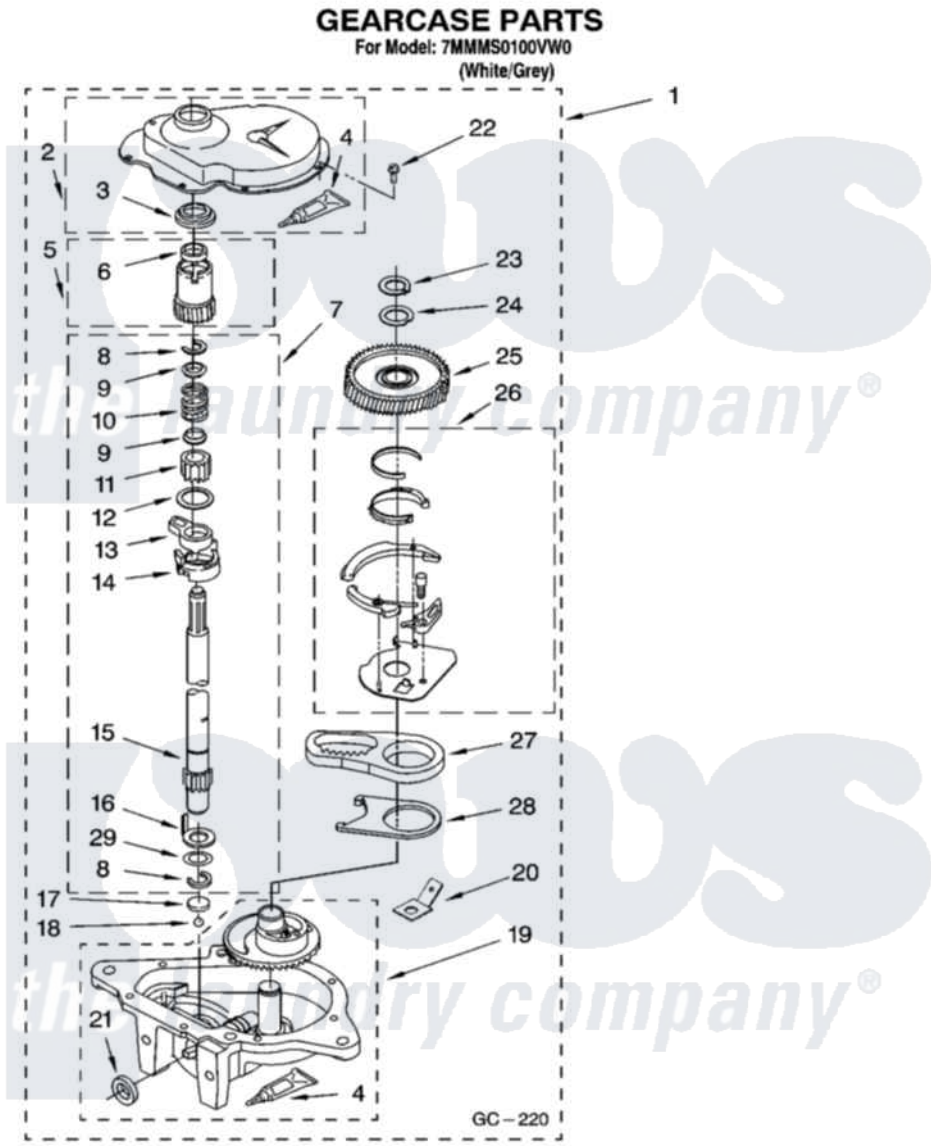

**Maytag 7MMMS0100VW0 08 - GEARCASE PARTS, OPTIONAL PARTS
(NOT INCLUDED)**

12

W10184859

Maytag Residential Maytag 7MMMS0100VW0 Washer Parts Parts Diagram 08 - GEARCASE PARTS, OPTIONAL PARTS (NOT INCLUDED)

Click on the part number to view part

Item	Original Part Number	Replaced By	Status	Part Description
1	8532118	3360629		Gearcase
2	285202			Cover, Gearcase
3	3349985			Seal, Gearcase Cover
4	285195			Sealer Sealer, Gasket
5	63320	285362		Gear and Pinion
6	356427			Seal, Spin Pinion
7	389387			Shaft, Agitator
8	90369		Not Available	Ring, Retaining (2)
9	62677			Retainer, Spring
10	62676			Spring, Agitator
11	63273	285509		Shaft, Agitator
12	62619			Washer, Agitator Gear
13	62580	285206		Cam-Agitator
14	62581	285206		Cam-Agitator
15	285509			Shaft, Agitator