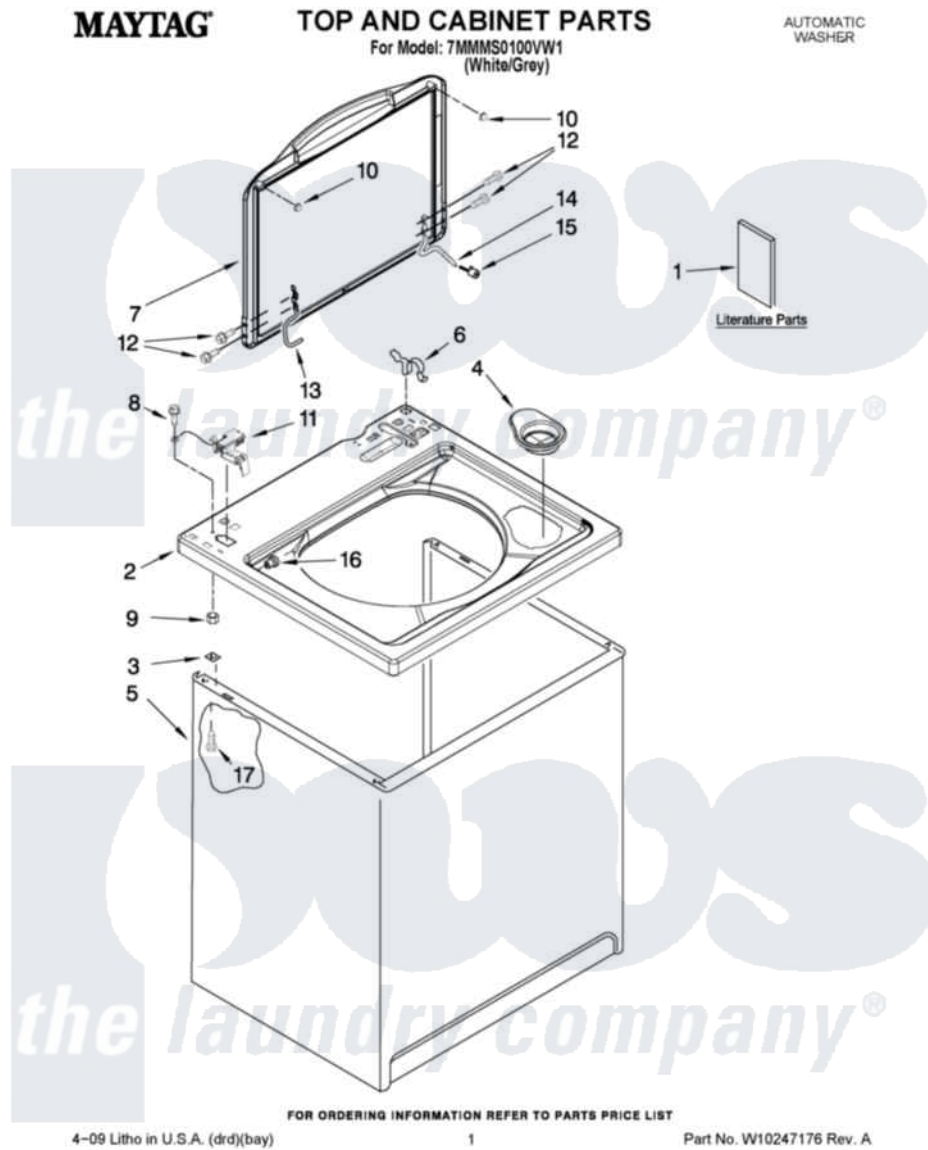

Maytag 7MMMS0100VW1 01 - TOP AND CABINET PARTS

Maytag Residential Maytag 7MMMS0100VW1 Washer Parts Parts Diagram 01 - TOP AND CABINET PARTS
Click on the part number to view part

Item	Original Part Number	Replaced By	Status	Part Description
1	W10155421		Not Available	Feature Sheet
"	W10155456		Not Available	Use & Care Guide
"	W10155424		Not Available	Energy Guide (Mexico)
"	W10224331		Not Available	Wiring Diagram
2	8543488			Top
3	62750			Spacer, Cabinet To Top (4)
4	8566266			Dispenser, Bleach
5	63424			Cabinet
6	62780			Clip, Top And Cabinet And Rear Panel
7	W10168897			Lid Assembly
8	3351614			Screw, Gearcase Cover Mounting
9	8533959	680762		Nut
10	W10181289			Bumper, Lid
11	8318084			Switch, Lid
12	W10119828			Screw, Lid Hinge Mounting

13	8559336	W10225136	Hinge 7 Pad Assembly
14	54583		Hinge, Lid
15	19119		Bumper, Lid Hinge
16	8319539		Bearing, Lid Hinge
17	W10165554		Screw, 10-16 X 3/8