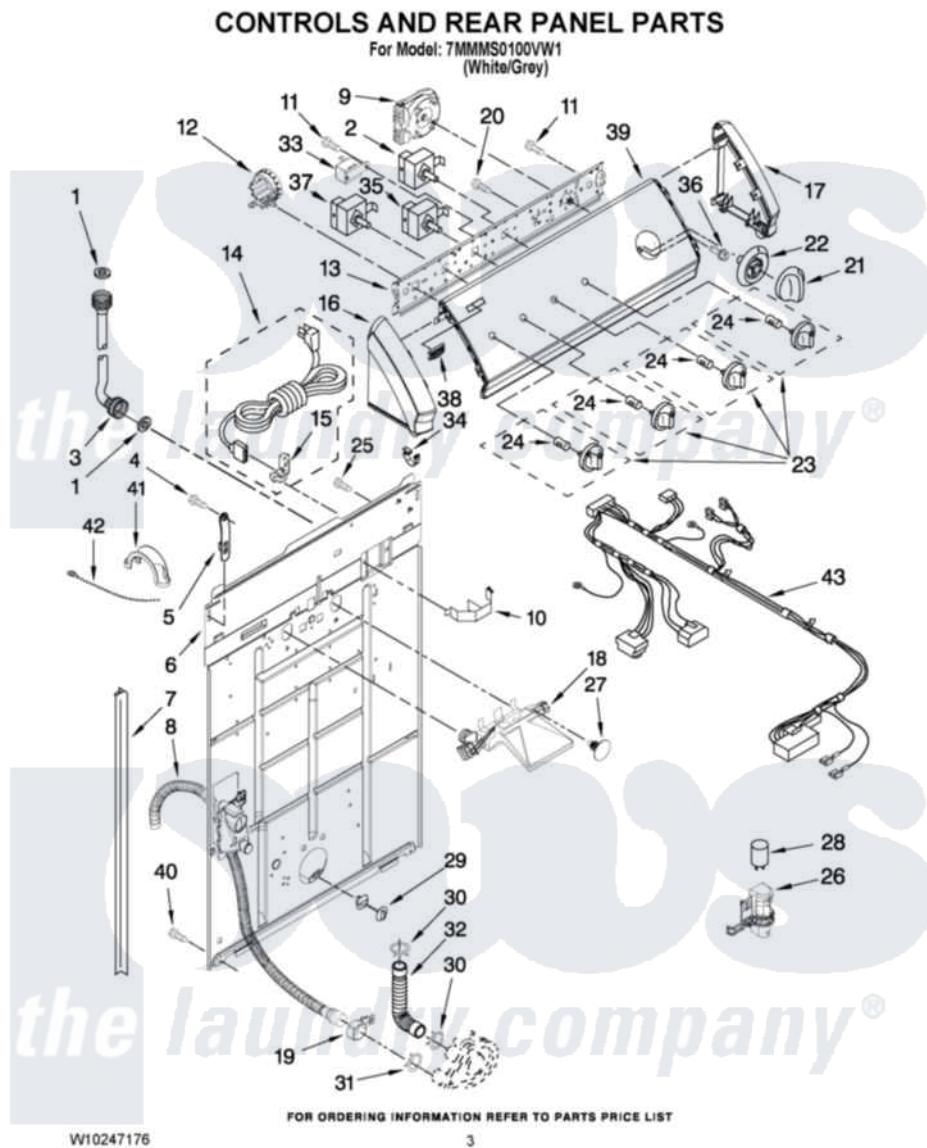

Maytag 7MMMS0100VW1 02 - CONTROLS AND REAR PANEL PARTS

Maytag Residential Maytag 7MMMS0100VW1 Washer Parts Parts Diagram 02 - CONTROLS AND REAR PANEL PARTS

Click on the part number to view part

Item	Original Part Number	Replaced By	Status	Part Description
1	W10242307	16123		Washer Inlet-Hose Miscellaneous Parts Must be Ordered Separately.
2	3949187	W10168262		Switch, Rotary
3	W10194210	89503		Hose-Inlet
"	W10196191	89503		Hose-Inlet
4	9740848			Screw, Mixing Valve Mounting
5	8568314			Strap, Console
6	W10194450			Panel, Rear
7	62747			Pad, Rear Panel
8	W10189267			Drain Hose Assembly
9	8577356			Timer, Control
10	8055003			Clip, Harness And Pressure Switch
11	90767			Screw, 8A X 3/8 HeX Washer Head Tapping
12	8577842	W10339250		Switch-WL

13	8559504	W10392396	Bracket
14	W10115689		Cord, Power
15	3952821	285777	Relief-Str
16	8559502		Cap, End
17	8559501		Cap, End
18	W10278652		Valve, Water Inlet W/Vacuum Break
19	8541668		Clamp, Hose
20	3400073		Screw, Ground
21	3956786		Knob, Timer
22	8559524		Dial, Timer
23	3956788		Knob, Control
24	8536939		Clip, Knob
25	3351614		Screw, Gearcase Cover Mounting
26	8318046		Clip, Capacitor
27	W10000080	8282566	Clip, Pine Tree
28	8572717		Capacitor, Motor Start
29	8519200		Support, Rear Panel
30	3363366	616099	Clamp
31	8317496	285655	Clamp, Hose
32	3951449	285871	Hose
33	694419		Mini-Buzzer
34	8312709		Clip-Console
35	3949180	W10168257	Switch, Rotary
36	3400818		Screw, Timer Mounting
37	3950347		Switch, Water Temperature
38	W10203949		Medallion
39	W10222532		Panel, Console
40	62863	3390631	Screw, 10-16 X 3/8
41	3347868	W10339879	Tie, Cable
42	8577378		U-Bend, Drain Hose
43	W10224861		Harness, Wiring