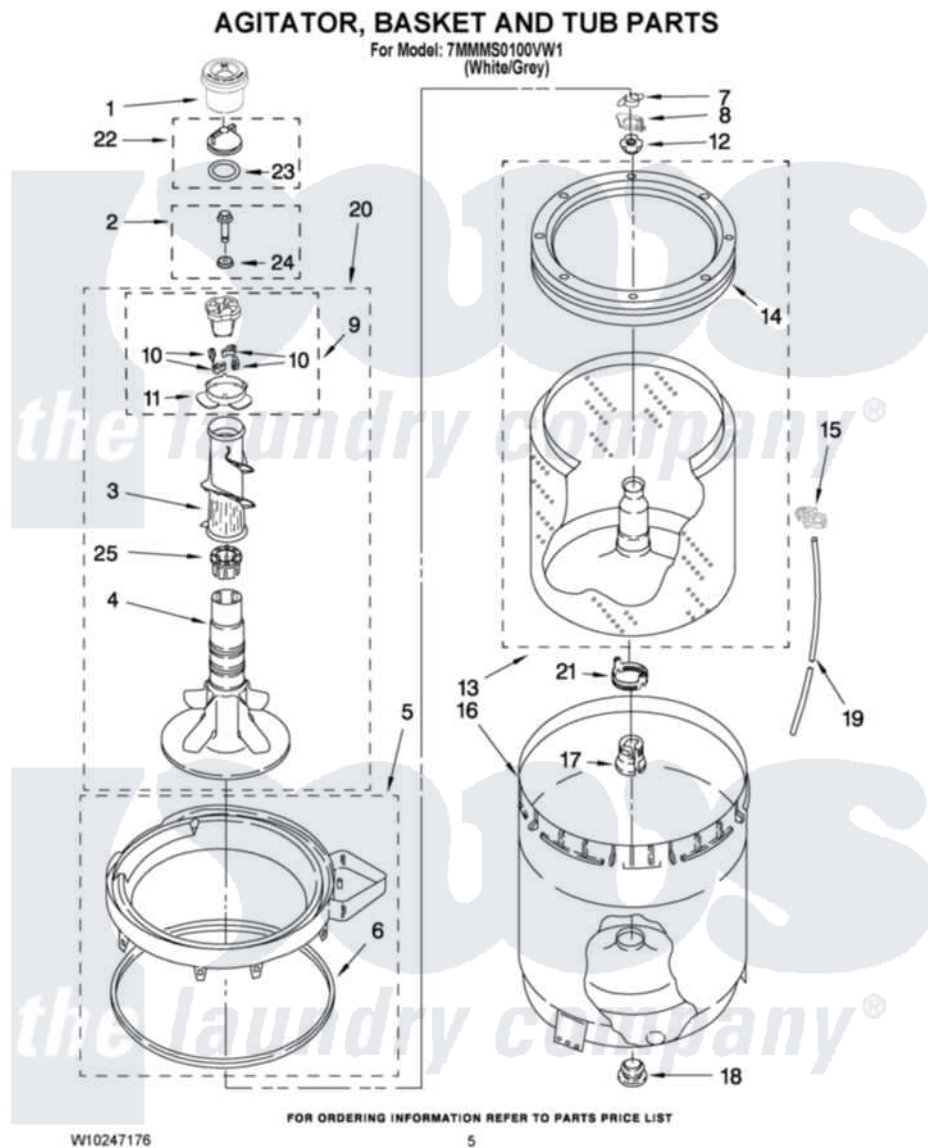

Maytag 7MMMS0100VW1 03 - AGITATOR, BASKET AND TUB PARTS

Maytag [Residential Maytag 7MMMS0100VW1 Washer Parts](#) Parts Diagram 03 - AGITATOR, BASKET AND TUB PARTS

[Click on the part number to view part](#)

Item	Original Part Number	Replaced By	Status	Part Description
1	8565968			Dispenser, Fabric Softener
2	358237			Screw And Washer
3	3349019			Auger, Agitator
4	W10110020			Agitator
5	W10093698			Tub Ring And Gasket
6	3976308			Gasket, Tub Ring
7	3354845			Clip, Agitator
8	8543666			Washer, Agitator
9	3363663	285811		Cam-Agitator
10	3366877	80040		Dog-Agitator
11	3363661			Bearing, Driven Cam
12	21366			Nut, Spanner
13	8526016	W10389328		Clothes Container, Assembly
14	387240			Ring, Balance
15	2219077			Clip, Pressure Switch Hose
16	63849			Strain Relief, Power Cord

17	389140		Tub Block, Basket Drive
18	383727		Gasket, Centerpodt
19	3347780	353244	Hose, Pressure Switch
20	W10093672		Agitator
21	8577198		Filter, Lint
22	3354733	W10074580	Cap, Barrier
23	W10072840		Fabric Softener
24	3949550		Washer
25	3350389	285587	Washer