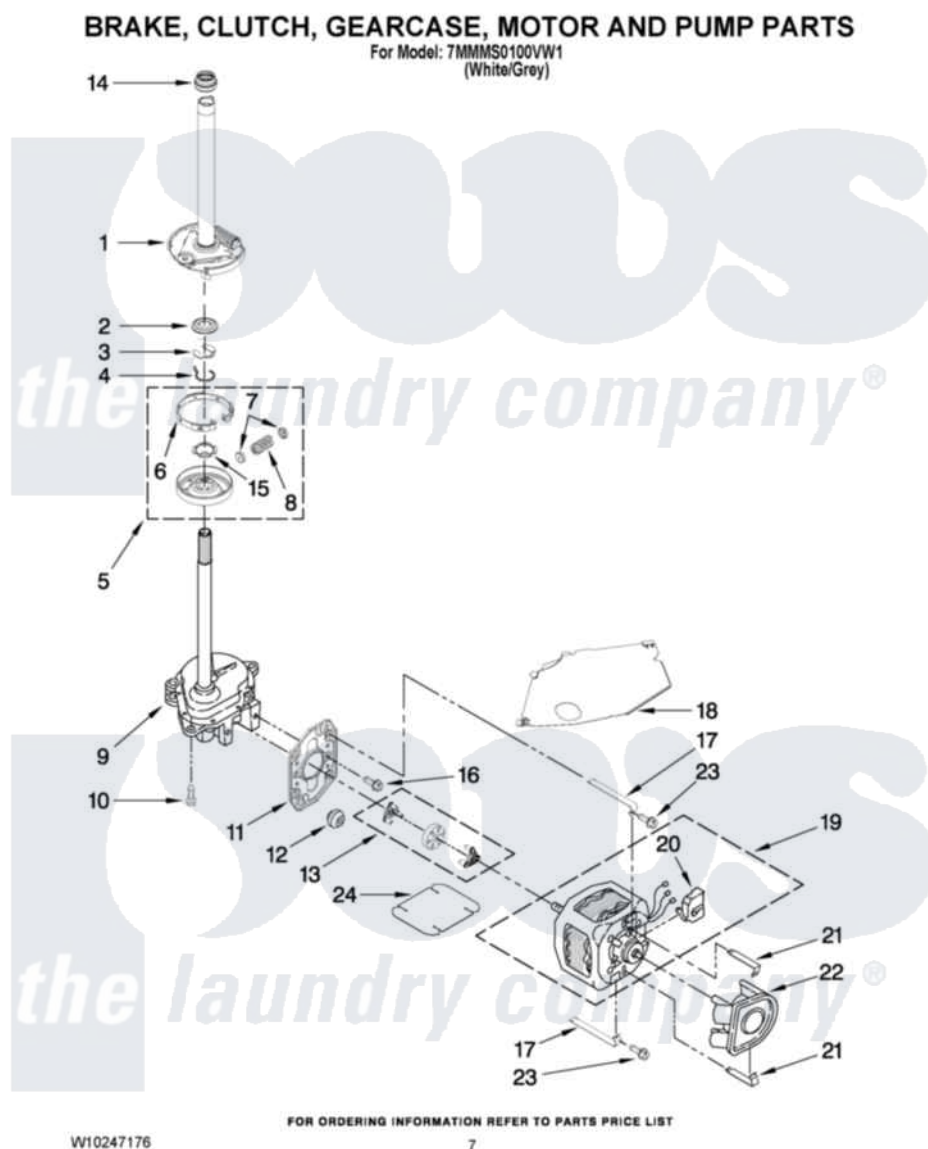

Maytag 7MMMS0100VW1 04 - BRAKE, CLUTCH, GEARCASE, MOTOR AND PUMP PARTS

Maytag [Residential Maytag 7MMMS0100VW1 Washer Parts](#) Parts Diagram 04 - BRAKE, CLUTCH, GEARCASE, MOTOR AND PUMP PARTS
Click on the part number to view part

Item	Original Part Number	Replaced By	Status	Part Description
1	388952	285792		Basketdrive
2	63292			Washer, Spin Tube Thrust
3	62697	W10080230		Ring, Spin Tube Support
4	63283	285353		Ring
5	3951311	285785		Clutch
6	3951308	285790		Lining
7	62646			Cap, Clutch Spring
8	3946792			Spring And Damper Assembly
9	8532118	3360629		Gearcase
10	3357334	3400516		Screw Anti-Rattle
11	62611			Plate, Motor Mount To Gearcase
12	62691			Grommet, Motor
13	3978849	285852A		Coupling
14	8577374			Seal, Centerpost

15	3355454		Clip, Main Drive
16	3400516		Screw Anti-Rattle
17	W10086010		Retainer, Motor
18	3362089		Shield, Tub To Motor
19	8528157	661600	Motor, Main Drive
20	3952056		Switch, Main Drive Motor
21	8546127		Retainer, Pump
22	3363394		Pump
23	3387485	273556	Screw, 10-16 X 5/8
24	3946532		Shield, Motor