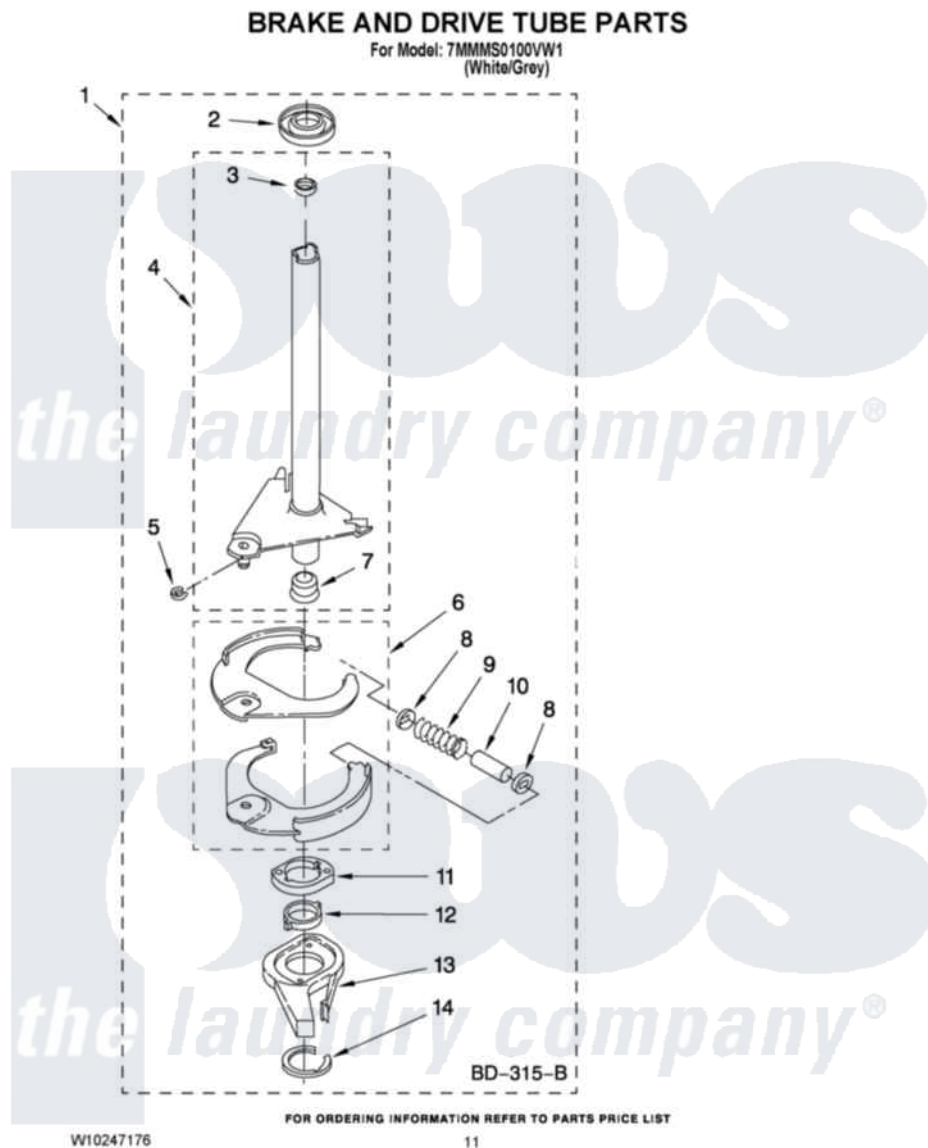

Maytag 7MMMS0100VW1 07 - BRAKE AND DRIVE TUBE PARTS

Maytag [Residential Maytag 7MMMS0100VW1 Washer Parts](#) Parts Diagram 07 - BRAKE AND DRIVE TUBE PARTS

Click on the part number to view part

Item	Original Part Number	Replaced By	Status	Part Description
1	388952	285792		Basketdrive
2	62658			Ring, Thrust
3	356427			Seal, Spin Pinion
4	64027	64208		Tube-Spin
5	64035	W10083190		Ring, Retaining
6	64232	285438		Shoe-Brake
7	62703	8546462		"T" Bearing, Spin Tube
8	3353956	285658		Sleeve
9	387806		Not Available	Spring, Brake
10	3355360	285658		Sleeve
11	661516	8546461		Cam, Brake Release
12	63022			Sleeve, Cam
13	64194	285790		Lining
14	90368	W10083200		Ring, Retaining
NI	285208			Lubricant