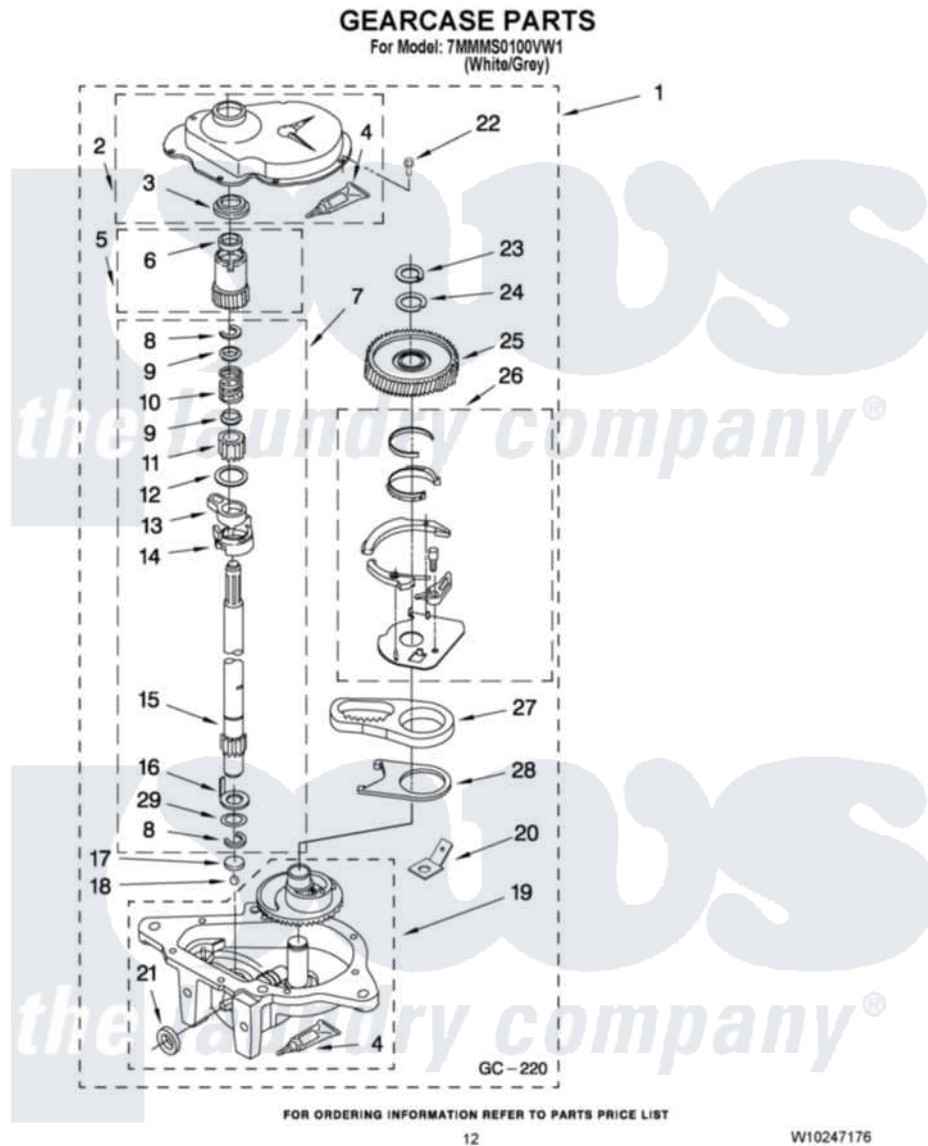

Maytag 7MMMS0100VW1 08 - GEARCASE PARTS

Maytag [Residential Maytag 7MMMS0100VW1 Washer Parts](#) Parts Diagram 08 - GEARCASE PARTS
Click on the part number to view part

Item	Original Part Number	Replaced By	Status	Part Description
1	8532118	3360629		Gearcase
2	285202			Cover, Gearcase
3	3349985			Seal, Gearcase Cover
4	285195			Sealer Sealer, Gasket
5	63320	285362		Gear and Pinion
6	356427			Seal, Spin Pinion
7	389387			Shaft, Agitator
8	90369		Not Available	Ring, Retaining (2)
9	62677			Retainer, Spring
10	62676			Spring, Agitator
11	63273	285509		Shaft, Agitator
12	62619			Washer, Agitator Gear
13	62580	285206		Cam-Agitator
14	62581	285206		Cam-Agitator
15	285509			Shaft, Agitator
16	62618			Washer, Cam Thrust

17	16018	285205	Bearing
18	85529	285205	Bearing
19	389230	285515	Gearcase
20	3949116	Not Available	BLOCK TAB, TERMINAL
21	285352		Seal Kit, Thrust Plug
22	3351614		Screw, Gearcase Cover Mounting
23	3362552	285765	Ring-Retrn
24	285735	285766	Washer Kit, Thrust
25	62570	285362	Gear and Pinon
26	388253	999516	Shelf-Glas
27	3349296	8546456	Rack, Connecting
28	62621		Actuator, Shift
29	388815		Washer, Intermediate 1 3976263 Miscellaneous Parts Bag 2 3976300 Washer, Inlet Hose 3 3366913 Clamp, Hose