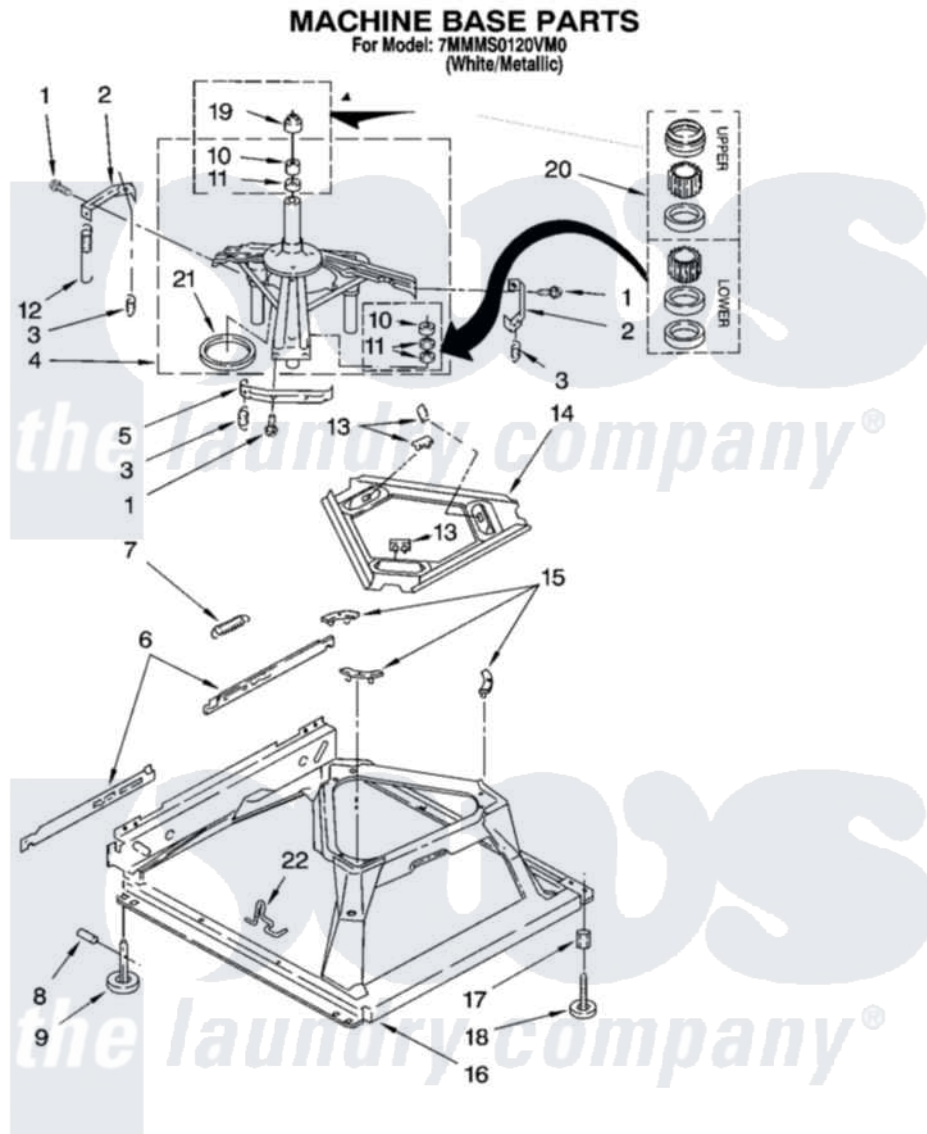

# Maytag 7MMMS0120VM0 05 - MACHINE BASE PARTS

8

W10184860

Maytag [Residential Maytag 7MMMS0120VM0 Washer Parts](#) Parts Diagram 05 - MACHINE BASE PARTS  
Click on the part number to view part

Item	Original Part Number	Replaced By	Status	Part Description
1	<a href="#">3400076</a>			Screw, Bracket Mounting
2	<a href="#">64067</a>			Bracket, Spring Outer
3	<a href="#">63907</a>			Spring, Suspension
4	8575214	<a href="#">280184</a>		Support
5	<a href="#">64065</a>			Bracket, Spring Outer
6	<a href="#">63466</a>			Link, Leveling Mechanism
7	62597	<a href="#">8316845</a>		Spring
8	<a href="#">62837</a>			Pin, Knurled
9	62596	<a href="#">285244</a>		Feet-Leveling
10	<a href="#">8546455</a>			Bearing, Centerpost
11	357409	<a href="#">359449</a>		Seal, Agitator Shaft
12	388492	<a href="#">W10250667</a>		Spring, Counterweight
13	62568	<a href="#">285219</a>		Pad
14	<a href="#">3946509</a>			Plate, Suspension
15	3363660	<a href="#">285744</a>		Pad
16	3946512	<a href="#">285771</a>		Base

17	<a href="#">3359452</a>	Nut, Lock
18	<a href="#">W10001130</a>	Foot, Leveling
19	<a href="#">8577376</a>	Seal, Centerpost
20	<a href="#">285203</a>	Centerpost Bearing Kit
21	<a href="#">63134</a>	Ring, Sound Deadening
22	<a href="#">W10145155</a>	Retainer, Suspension Spring