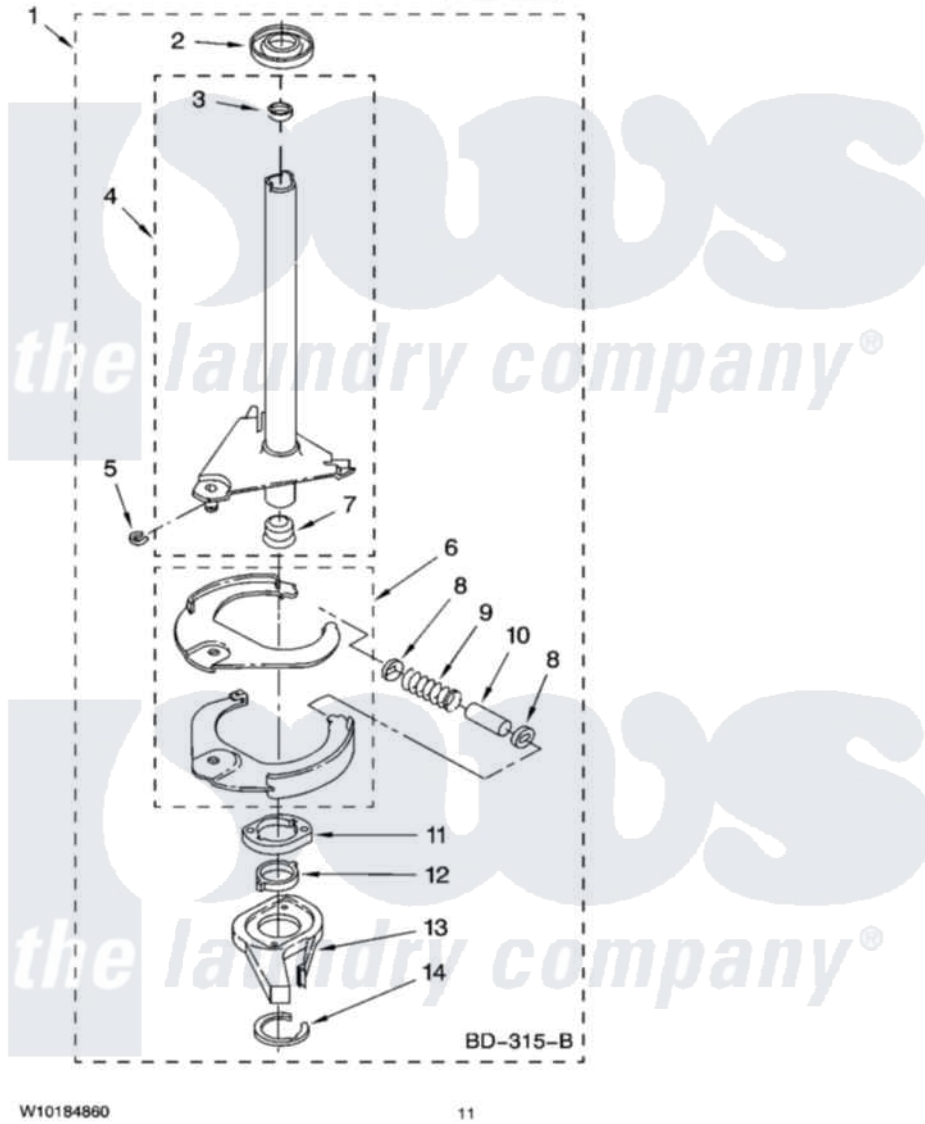

# Maytag 7MMMS0120VM0 07 - BRAKE AND DRIVE TUBE PARTS

## BRAKE AND DRIVE TUBE PARTS

For Model: 7MMMS0120VM0  
(White/Metallic)

W10184860

11

Maytag [Residential Maytag 7MMMS0120VM0 Washer Parts](#) Parts Diagram 07 - BRAKE AND DRIVE TUBE PARTS

[Click on the part number to view part](#)

Item	Original Part Number	Replaced By	Status	Part Description
1	388952	<a href="#">285792</a>		Basketdrive
2	<a href="#">62658</a>			Ring, Thrust
3	<a href="#">356427</a>			Seal, Spin Pinion
4	64027	<a href="#">64208</a>		Tube-Spin
5	64035	<a href="#">W10083190</a>		Ring, Retaining
6	64232	<a href="#">285438</a>		Shoe-Brake
7	62703	<a href="#">8546462</a>		"T" Bearing, Spin Tube
8	3353956	<a href="#">285658</a>		Sleeve
9	387806		Not Available	Spring, Brake
10	3355360	<a href="#">285658</a>		Sleeve
11	661516	<a href="#">8546461</a>		Cam, Brake Release
12	<a href="#">63022</a>			Sleeve, Cam
13	64194	<a href="#">285790</a>		Lining
14	90368	<a href="#">W10083200</a>		Ring, Retaining
NI	BLANK		Not Available	FOLLOWING PARTS NOT ILLUSTRATED
"	<a href="#">285208</a>			Lubricant