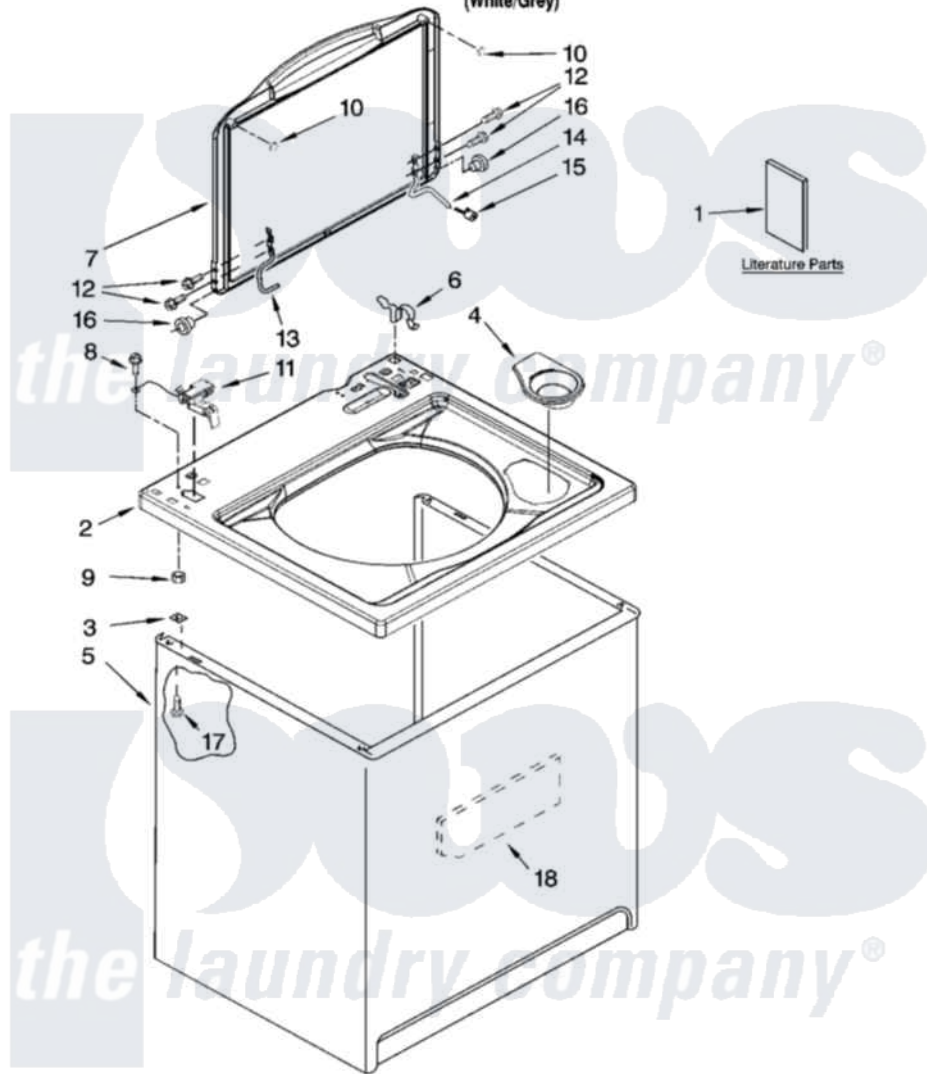

# Maytag 7MMMS0160VW0 01 - TOP AND CABINET PARTS

**MAYTAG**

## TOP AND CABINET PARTS

For Model: 7MMMS0160VW0  
(White/Grey)

AUTOMATIC  
WASHER

3-08 Litho in U.S.A. (drd)

1

Part No. W10184862 Rev. A

Maytag [Residential Maytag 7MMMS0160VW0 Washer Parts](#) Parts Diagram 01 - TOP AND CABINET PARTS

[Click on the part number to view part](#)

Item	Original Part Number	Replaced By	Status	Part Description
1	W10155432		Not Available	Feature Sheet
"	W10096821		Not Available	Use & Care Guide
"	W10155433		Not Available	Energy Guide (Mexico)
"	W10153876		Not Available	Wiring Diagram
2	<a href="#">8543488</a>			Top
3	62750			Spacer, Cabinet To Top (4)
4	<a href="#">8565967</a>			Dispenser, Bleach
5	<a href="#">63424</a>			Cabinet
6	<a href="#">62780</a>			Clip, Top And Cabinet And Rear Panel
7	<a href="#">W10168897</a>			Lid Assembly
8	<a href="#">3351614</a>			Screw, Gearcase Cover Mounting
9	8533959	<a href="#">680762</a>		Nut
10	<a href="#">W10181289</a>			Bumper, Lid
11	<a href="#">8318084</a>			Switch, Lid
12	<a href="#">W10119828</a>			Screw, Lid Hinge Mounting

13	8559336	<a href="#">W10225136</a>	Hinge 7 Pad Assembly
14	<a href="#">54583</a>		Hinge, Lid
15	<a href="#">19119</a>		Bumper, Lid Hinge
16	<a href="#">8319539</a>		Bearing, Lid Hinge
17	<a href="#">3390631</a>		Screw, 10-16 X 3/8
18	<a href="#">3976348</a>		Absorber, Sound