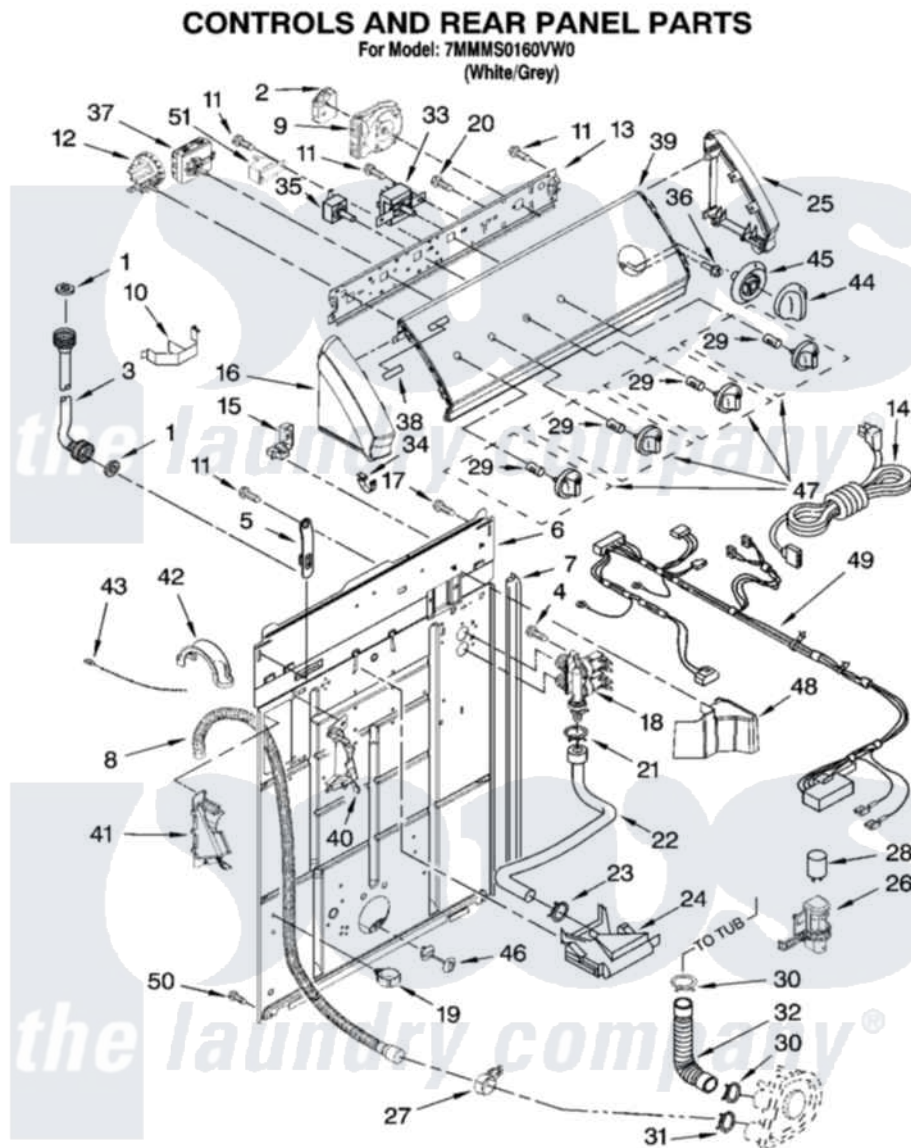

Maytag 7MMMS0160VW0 02 - CONTROLS AND REAR PANEL PARTS

W10184862

3

Maytag Residential Maytag 7MMMS0160VW0 Washer Parts Parts Diagram 02 - CONTROLS AND REAR PANEL PARTS

[Click on the part number to view part](#)

Item	Original Part Number	Replaced By	Status	Part Description
1	3976300	16123		Washer Inlet-Hose Miscellaneous Parts Must be Ordered Separately.
2	8578411			Circuit Board, Agitation Delay
3	8571377	89503		Hose-Inlet
"	8571378	89503		Hose-Inlet
4	9740848			Screw, Mixing Valve Mounting
5	8568314			Strap, Console
6	8318015			Panel, Rear
7	62747			Pad, Rear Panel
8	W10122138	W10096921		Drain Hose Assembly
9	8577787			Timer, Control
10	8055003			Clip, Harness And Pressure Switch
11	90767			Screw, 8A X 3/8 HeX Washer Head Tapping
12	8577842	W10339250		Switch-WL