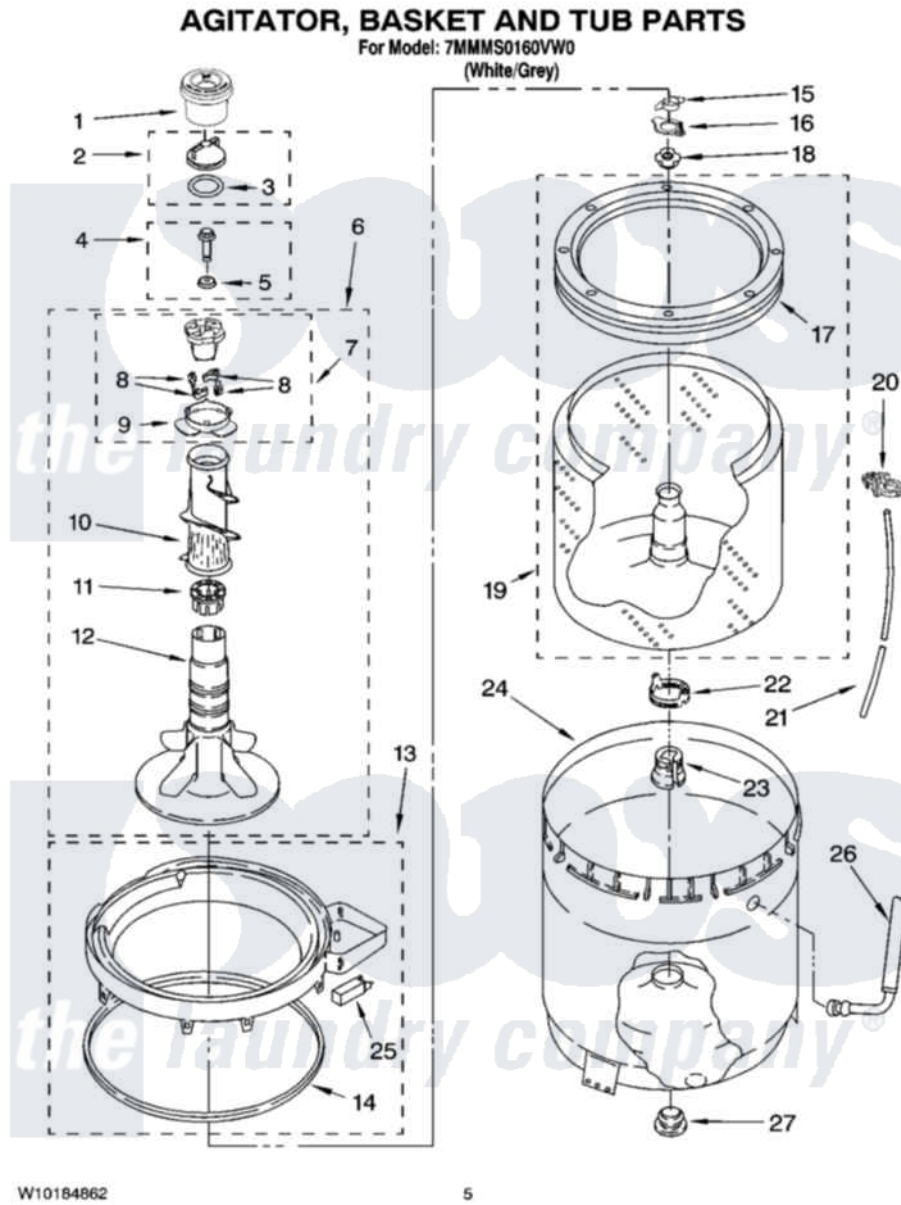

# Maytag 7MMMS0160VW0 03 - AGITATOR, BASKET AND TUB PARTS

Maytag Residential Maytag 7MMMS0160VW0 Washer Parts Parts Diagram 03 - AGITATOR, BASKET AND TUB PARTS

Click on the part number to view part

Item	Original Part Number	Replaced By	Status	Part Description
1	<a href="#">8565968</a>			Dispenser, Fabric Softener
2	3354733	<a href="#">W10074580</a>		Cap, Barrier
3	<a href="#">W10072840</a>			Fabric Softener
4	<a href="#">358237</a>			Screw And Washer
5	<a href="#">3949550</a>			Washer
6	<a href="#">W10093672</a>			Agitator
7	3363663	<a href="#">285811</a>		Cam-Agitator
8	3366877	<a href="#">80040</a>		Dog-Agitator
9	<a href="#">3363661</a>			Bearing, Driven Cam
10	<a href="#">3349019</a>			Auger, Agitator
11	3350389	<a href="#">285587</a>		Washer
12	<a href="#">W10110020</a>			Agitator
13	3954507	<a href="#">W10213410</a>		Ring-Tub
14	3359585	<a href="#">3976308</a>		Gasket, Tub Ring
15	<a href="#">3354845</a>			Clip, Agitator
16	<a href="#">8543666</a>			Washer, Agitator

17	W10118233	<a href="#">W10006326</a>	Balance Ring
18	<a href="#">W10116602</a>		Nut, Spanner
19	<a href="#">8579546</a>		Basket And Balance Ring
20	<a href="#">2219077</a>		Clip, Pressure Switch Hose
21	3347780	<a href="#">353244</a>	Hose, Pressure Switch
22	<a href="#">8577198</a>		Filter, Lint
23	<a href="#">389140</a>		Tub Block, Basket Drive
24	<a href="#">8283125</a>		Tub
25	8318246	<a href="#">W10213410</a>	Ring-Tub
26	<a href="#">3948705</a>		Hose, Bleach
27	<a href="#">383727</a>		Gasket, Centerpodt