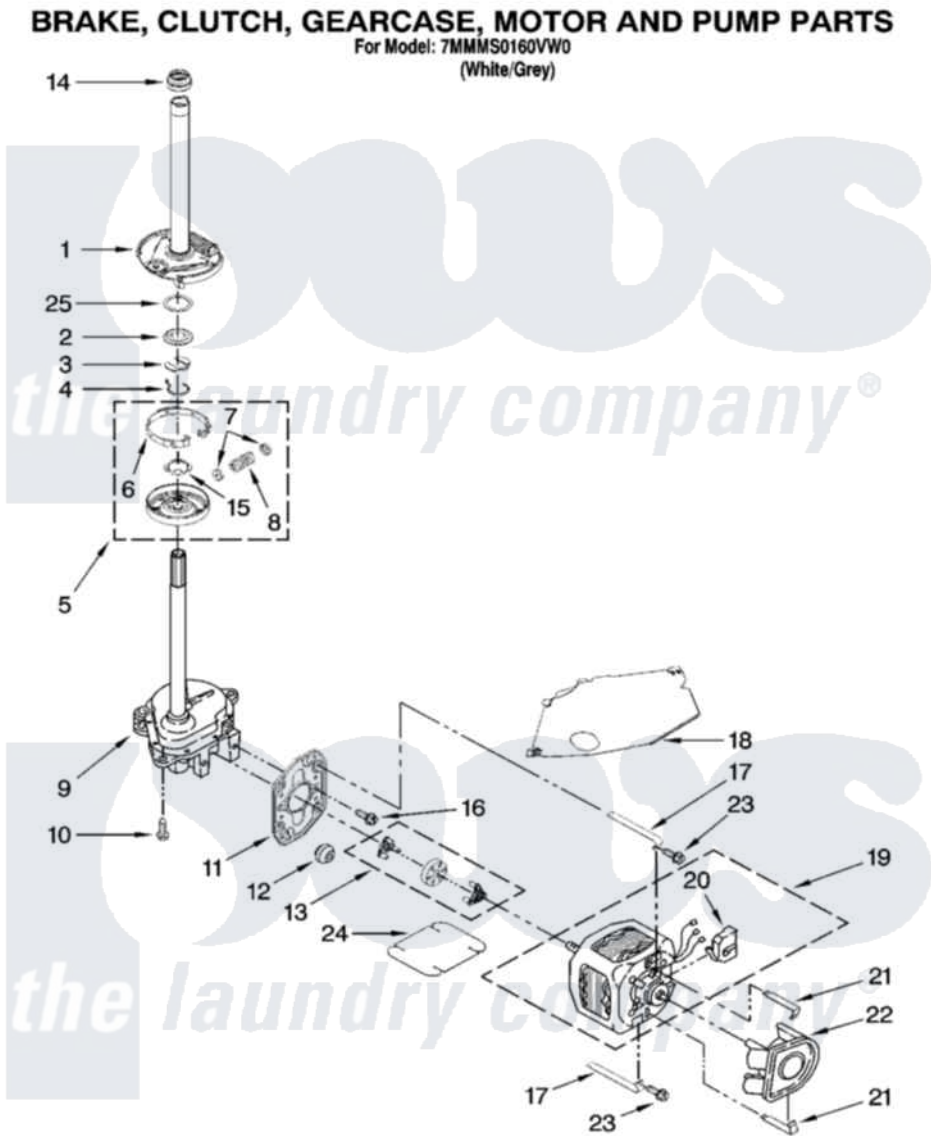

Maytag 7MMMS0160VW0 04 - BRAKE, CLUTCH, GEARCASE, MOTOR AND PUMP PARTS

W10184862

7

Maytag [Residential Maytag 7MMMS0160VW0 Washer Parts](#) Parts Diagram 04 - BRAKE, CLUTCH, GEARCASE, MOTOR AND PUMP PARTS
Click on the part number to view part

Item	Original Part Number	Replaced By	Status	Part Description
1	388952	285792		Basketdrive
2	63292			Washer, Spin Tube Thrust
3	62697	W10080230		Ring, Spin Tube Support
4	63283	285353		Ring
5	3951311	285785		Clutch
6	3951308	285790		Lining
7	62646			Cap, Clutch Spring
8	3946792			Spring And Damper Assembly
9	W10155438	W10140307		Gearcase
10	3357334	3400516		Screw Anti-Rattle
11	62611			Plate, Motor Mount To Gearcase
12	62691			Grommet, Motor
13	3978849	285852A		Coupling
14	8577374			Seal, Centerpost

15	3355454		Clip, Main Drive
16	3400516		Screw Anti-Rattle
17	W10086010		Retainer, Motor
18	3362089		Shield, Tub To Motor
19	8528157	661600	Motor, Main Drive
20	3952056		Switch, Main Drive Motor
21	8546127		Retainer, Pump
22	3363394		Pump
23	3387485	273556	Screw, 10-16 X 5/8
24	8316060		Shield, Tub To Motor
25	8578981		Washer, Thrust